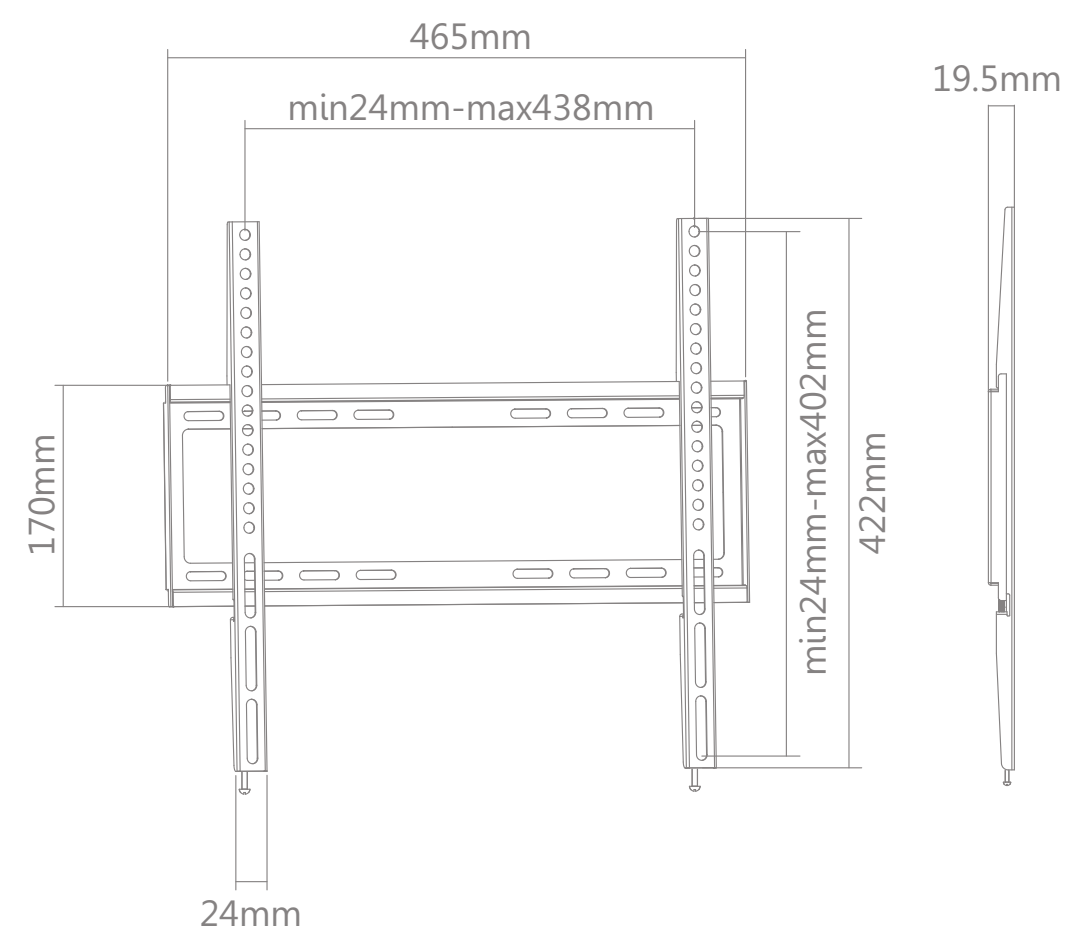

470x175x20mm

Note: Please find out the weight and mounting hole distance of your TV before selecting a suitable mount.