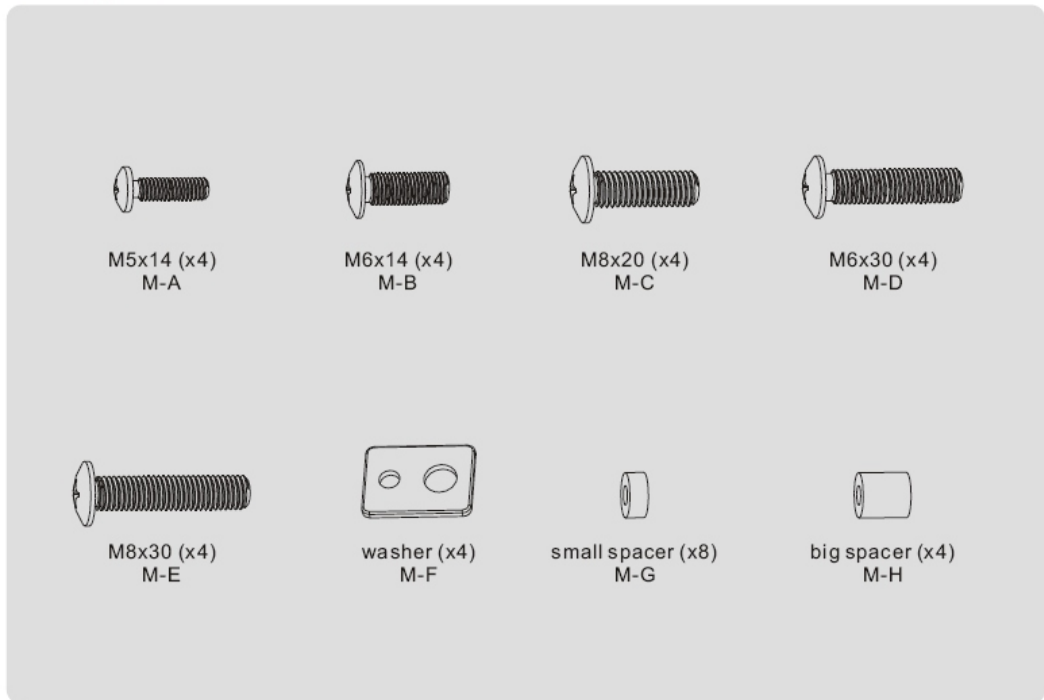

NOTE: ALL MATERIAL COMPLIANT ROHS STANDARD

REVISION INFORMATION			
Rev.	Rev. Date	Modified By	Brief Description

Package M

BestLinkNetware

DRAWN BY	DATE: 2015/6/4	DESCRIPTION: Flat TV Ceiling Mount 32-55" Tilt/Swivel, CE8-0644 Black
CHECKED BY	SHEET 1 of 1	ITEM NO. 502854BK
APPROVED BY	SCALE 1:1	REV. 00
		UNIT: mm 