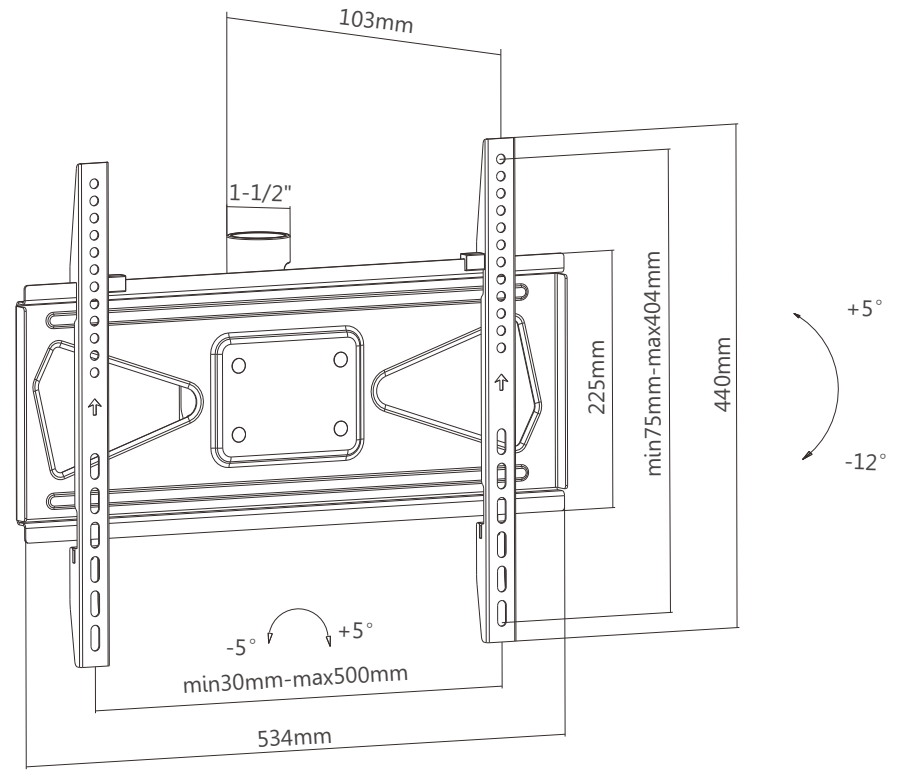

NOTE: ALL MATERIAL COMPLIANT ROHS STANDARD

REVISION INFORMATION			
Rev.	Rev. Date	Modified By	Brief Description

Package M

BestLinkNetware

DRAWN BY	DATE: 2015/6/4	DESCRIPTION: Flat TV Ceiling Mount 32-55" Tilt/Swivel, CE8-0644 Black
CHECKED BY	SHEET 1 of 1	ITEM NO. 502854BK
APPROVED BY	SCALE 1:1	REV. 00
		UNIT: mm 

NO.	PART NAME	SPECIFICATION DESCRIPTION	QTY	UNIT