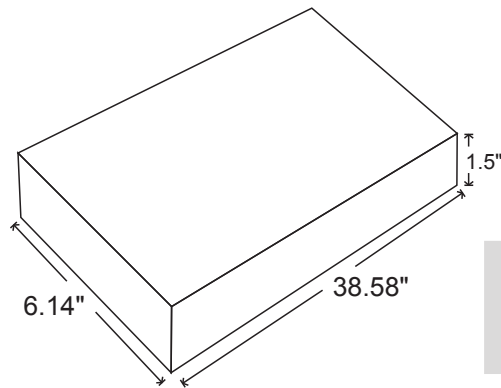

NOTE: CARTON MATERIAL MUST BE A=A

REVISION INFORMATION

Rev.	Rev. Date	Modified By	Brief Description

Unit package  
 Size: 38.58"(L)\*6.14"(W)\*1.5"(H)  
 Weight: 8.14LBS

99.5x18x21

P/O:  
 P/N: 502731BK  
 Q'TY:  
 C/NO.:  
  
 MADE IN CHINA

Carton Size: 39.17"(L)\*7.09"(W)\*8.27"(H)  
 Carton Quantity: 5pcs  
 Carton Weight: 41.8LBS

		<b>RoHS Compliant</b>
P/N: 502731BK		
Q'TY:	PCS	
N.W.:	KGS	
G.W.:	KGS	
Date Code:		
Vender Code: PS00539		

DRAWN BY	DATE: 2022/5/27	DESCRIPTION: Fixed TV Wall Mount LP42-69F	
CHECKED BY	SHEET 1 of 2	ITEM NO. 502731BK	
APPROVED BY	SCALE 1:1	REV. 00	UNIT:mm