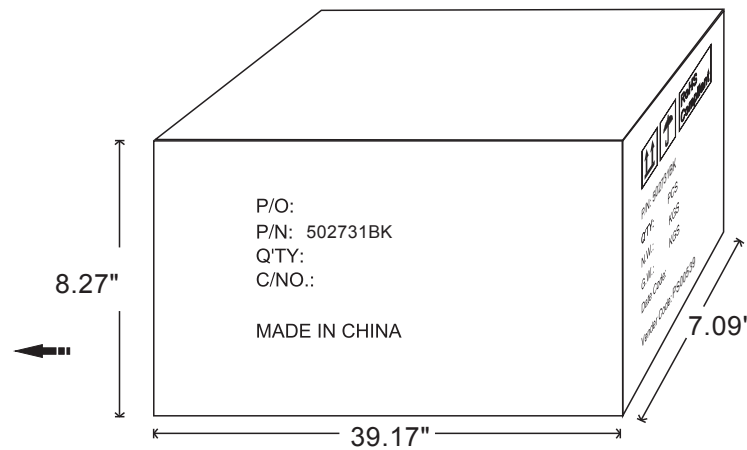

NOTE: CARTON MATERIAL MUST BE A=A

REVISION INFORMATION

Rev.	Rev. Date	Modified By	Brief Description

Unit package  
 Size: 38.58"(L)\*6.14"(W)\*1.5"(H)  
 Weight: 8.14LBS

99.5x18x21

P/O:  
 P/N: 502731BK  
 Q'TY:  
 C/NO.:  
  
 MADE IN CHINA

Carton Size: 39.17"(L)\*7.09"(W)\*8.27"(H)  
 Carton Quantity: 5pcs  
 Carton Weight: 41.8LBS

		<b>RoHS Compliant</b>
P/N: 502731BK		
Q'TY:	PCS	
N.W.:	KGS	
G.W.:	KGS	
Date Code:		
Vender Code: PS00539		

DRAWN BY	DATE: 2022/5/27	DESCRIPTION: Fixed TV Wall Mount LP42-69F	
CHECKED BY	SHEET 1 of 2	ITEM NO. 502731BK	
APPROVED BY	SCALE 1:1	REV. 00	UNIT:mm