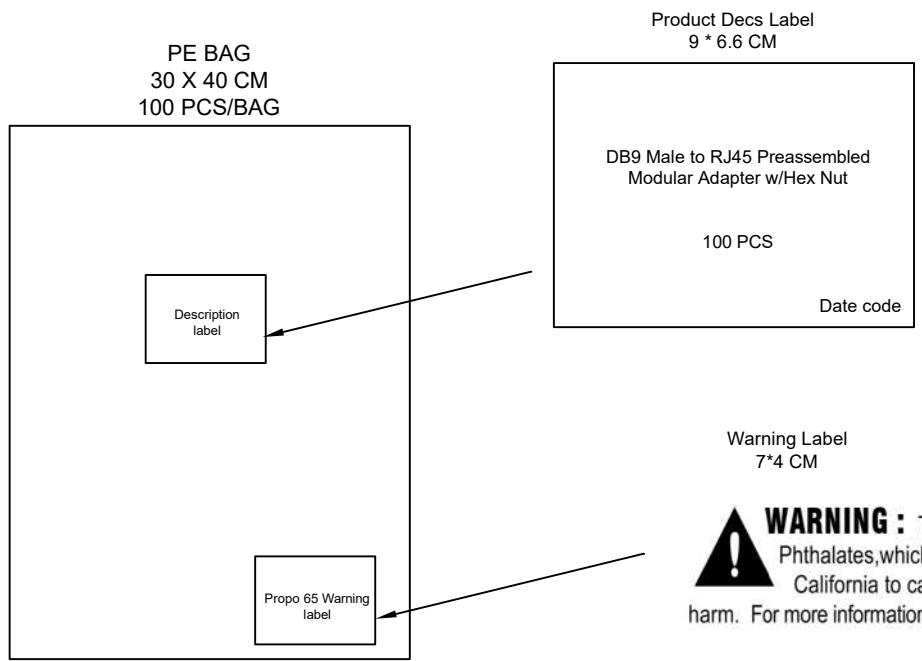

NOTE: ALL MATERIAL COMPLIANT ROHS STANDARD

REVISION INFORMATION			
Rev.	Rev. Date	Modified By	Brief Description
1.0	2022.04.07	Cheng Pu	DB9 M/RJ45 Modular Adapter w/Hex Nut

DRAWN BY Mr. Kuo	DATE: 2022.02.23	DESCRIPTION: DB9 Male to RJ45 Preassembled Modular Adapter w/Hex Nut
CHECK BY Mr. Liu	SHEET 1 of 1	ITEM NO. 272010
APPROVED BY John Lee	SCALE 2:1	REV. 00 UNIT: mm