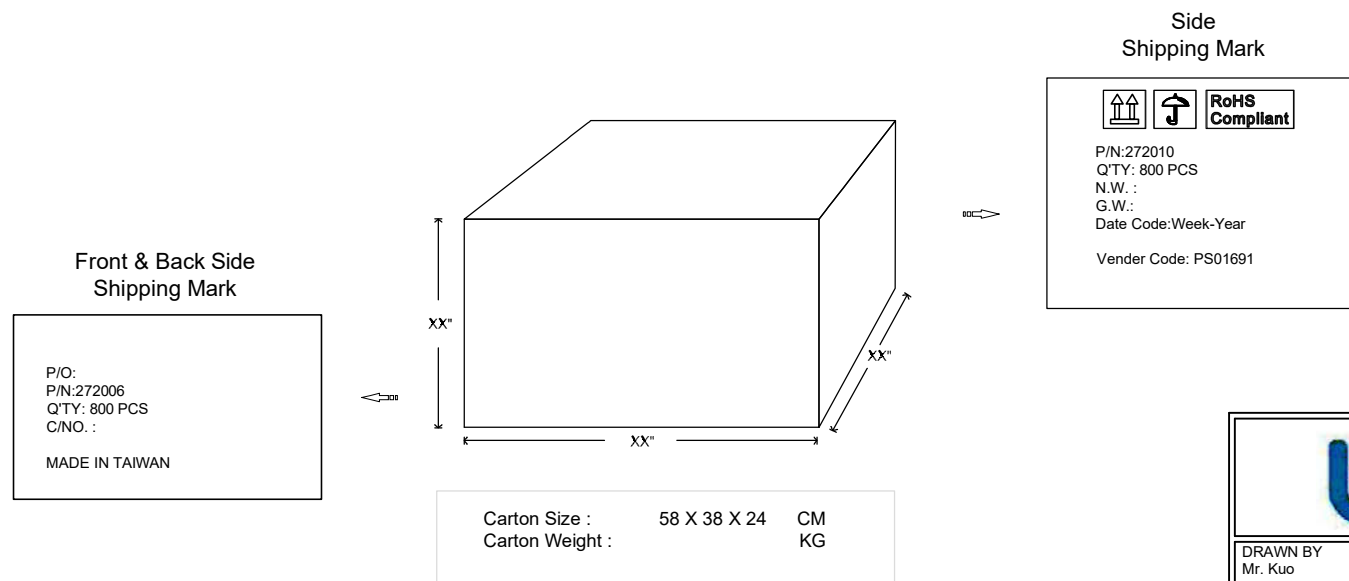

NOTE: ALL MATERIAL COMPLIANT ROHS STANDARD

REVISION INFORMATION			
Rev.	Rev. Date	Modified By	Brief Description
1.0	2022.04.07	Cheng Pu	DB9 M/RJ45 Modular Adapter w/Hex Nut

DRAWN BY Mr. Kuo	DATE: 2022.02.23	DESCRIPTION: DB9 Male to RJ45 Preassembled Modular Adapter w/Hex Nut
CHECK BY Mr. Liu	SHEET 1 of 1	ITEM NO. 272010
APPROVED BY John Lee	SCALE 2:1	REV. 00 UNIT: mm