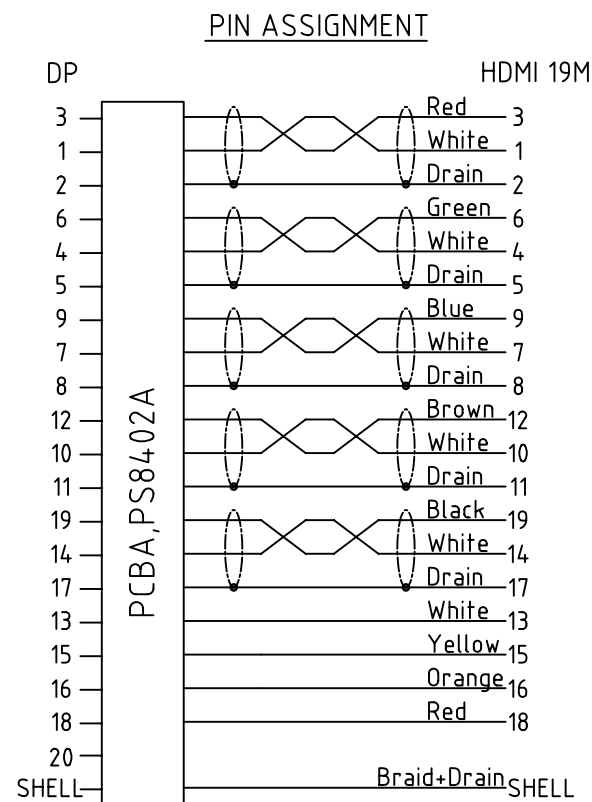

NOTE:ALL MATERIAL COMPLIANT ROHS STANDARD

REVISION INFORMATION			
Rev.	Rev. Date	Modified By	Brief Description

Electrical character:

- 1)100% Open/short/Intermittent testing
- 2)Withstanding voltage:AC/DC 300V AT 10ms.
- 3)Insulation resistance:10M Ohm(min)
- 4)Residual operating current:
  - a.<1.M=0.5mA; b.1.0~2.0M=1.0mA;
  - c.2.0~3.0M=2.0mA; d.3.0~5.0M=3.0mA;
  - e.5.0~10M=5.0mA; f.10~15M=7.0mA;
- 5)Conductive resistance:See the TABLE A
- 6)100% 1080P, 3D, 4Kx2K@30Hz testing

NO.	PART NAME	SPECIFICATION DESCRIPTION	QTY	UNIT
①	Cable	UL20276 (30#CCS*1P+D+A+M)*5+30#CCS*4C+A+D+B(16/4/0.12,Al-Mg)+PVC,Black,OD:6.0mm		
②	Conn	HDMI Male,Pin G/F,Black Insulation,Shell(G/F Plated),Solder type		
③	Conn	DisplayPort Male,Pin G/F,Black Insulation,Shell(G/F Plated),Solder type PCBA:PS8402A		
④	Shell	Display port 20 Pin Shell,ABS,Black,Twinset Type		
⑤	Innermold	PE,Low density		
⑥	Overmold	PVC,45Pa,Black		

Unless specified on the drawing, tolerances are per the follows:

.	+1
.x	+0.2
.xx	+0.05

DRAWN BY	DATE: 2019/06/10	DESCRIPTION: DisplayPort M to HDMI AM cable,30#
CHECKED BY	SHEET 1of2	ITEM NO. 181439
APPROVED BY	SCALE None	REV. 0.0

**SIDE MARK**

Carton Size: 20.67"(L)\*13.58"(W)\*8.86"(H)  
 Carton Quantity: 100 pcs  
 Carton Weight: 24.70LBS

DRAWN BY	DATE: 2016/06/10	DESCRIPTION: DisplayPort M to HDMI AM cable, 30#
CHECKED BY	SHEET 2of2	ITEM NO. 181439
APPROVED BY	SCALE None	REV. 0.0 UNIT:mm