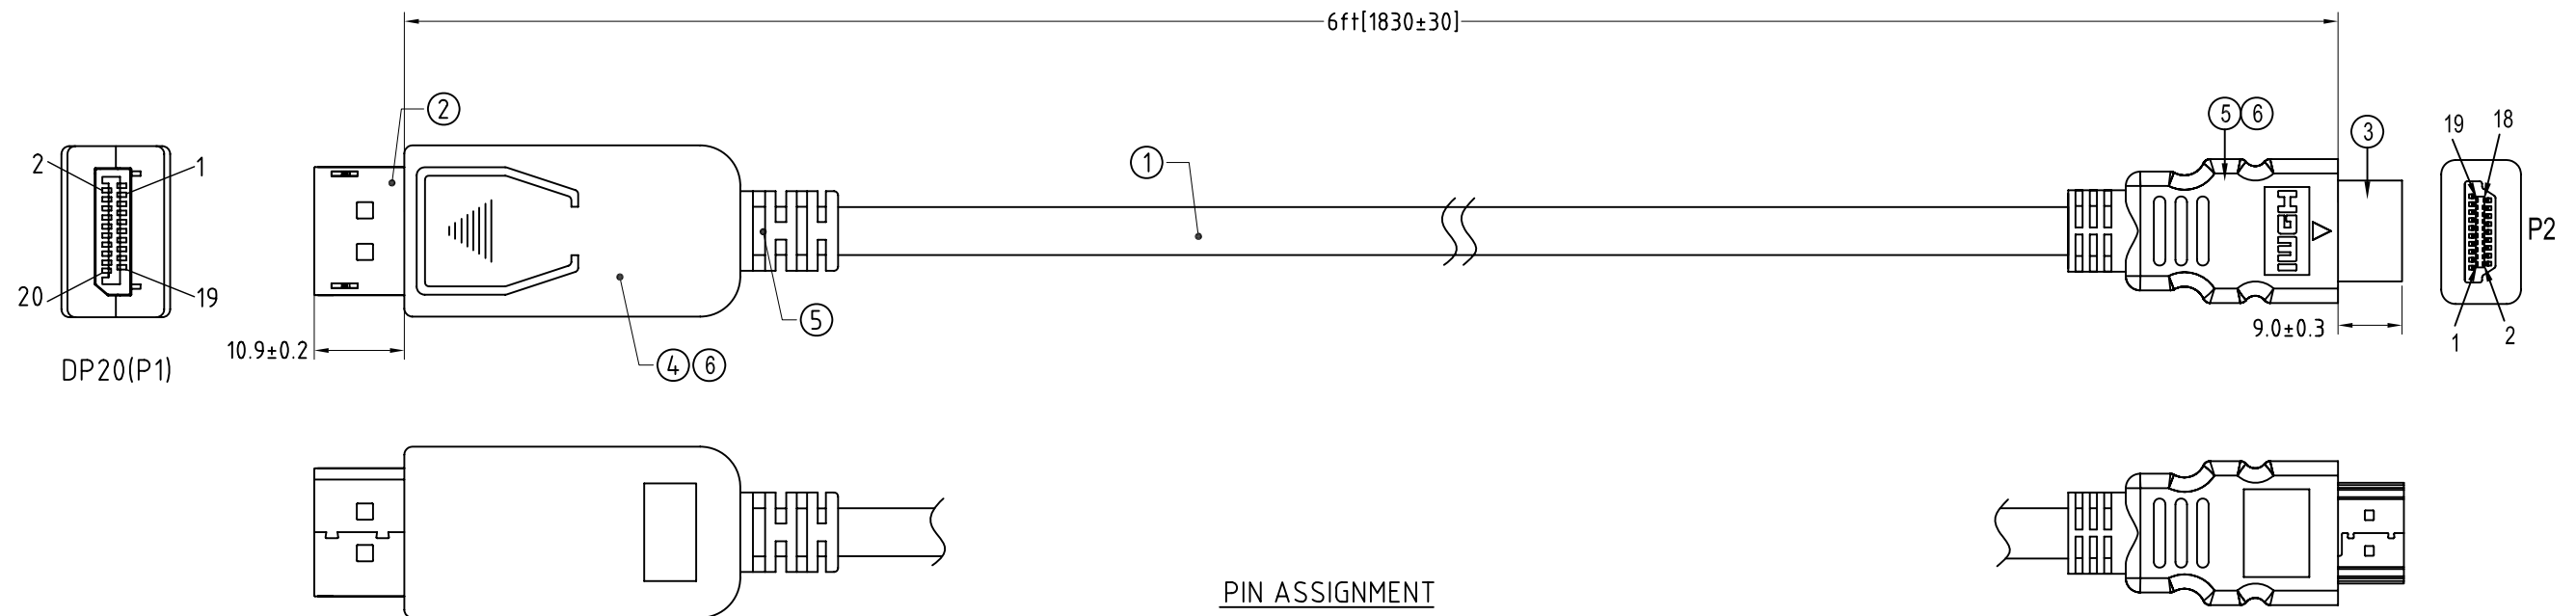

NOTE:ALL MATERIAL COMPLIANT ROHS STANDARD

REVISION INFORMATION			
Rev.	Rev. Date	Modified By	Brief Description

Electrical character:

- 1)100% Open/short/Intermittent testing
- 2)Withstanding voltage:AC/DC 300V AT 10ms.
- 3)Insulation resistance:10M Ohm(min)
- 4)Residual operating current:
  - a.<1.M=0.5mA; b.1.0~2.0M=1.0mA;
  - c.2.0~3.0M=2.0mA; d.3.0~5.0M=3.0mA;
  - e.5.0~10M=5.0mA; f.10~15M=7.0mA;
- 5)Conductive resistance:See the TABLE A
- 6)100% 1080P, 3D, 4Kx2K@30Hz testing

NO.	PART NAME	SPECIFICATION DESCRIPTION	QTY	UNIT
①	Cable	UL20276 (30#CCS*1P+D+A+M)*5+30#CCS*4C+A+D+B(16/4/0.12,Al-Mg)+PVC,Black,OD:6.0mm		
②	Conn	HDMI Male,Pin G/F,Black Insulation,Shell(G/F Plated),Solder type		
③	Conn	DisplayPort Male,Pin G/F,Black Insulation,Shell(G/F Plated),Solder type PCBA:PS8402A		
④	Shell	Display port 20 Pin Shell,ABS,Black,Twinset Type		
⑤	Innermold	PE,Low density		
⑥	Overmold	PVC,45Pa,Black		

Unless specified on the drawing, tolerances are per the follows:

.	+1
.x	+0.2
.xx	+0.05

DRAWN BY	DATE: 2019/06/10	DESCRIPTION: DisplayPort M to HDMI AM cable,30#
CHECKED BY	SHEET 1of2	ITEM NO. 181439
APPROVED BY	SCALE None	REV. 0.0

**SIDE MARK**

Carton Size: 20.67"(L)\*13.58"(W)\*8.86"(H)  
 Carton Quantity: 100 pcs  
 Carton Weight: 24.70LBS

DRAWN BY	DATE: 2016/06/10	DESCRIPTION: DisplayPort M to HDMI AM cable, 30#
CHECKED BY	SHEET 2of2	ITEM NO. 181439
APPROVED BY	SCALE None	REV. 0.0 UNIT:mm