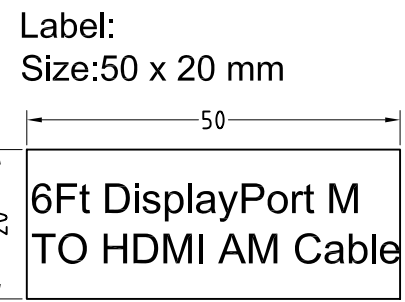

MAIN MARK

Packing Instruction:

1. First of all, protect the connector with dust covers, coil the cable (see attached). Secure the cable with cable tie, and then pack each cable with an individual PE bag, 10 pcs cable in a clear big bag. The label is attached to the PE bag.
2. Seal the PE bag with heat sealing machine.
3. Use a waterproof bag to pack the products before going into master carton. Make sure each individual cable is staggered and positioned tidily. A paperboard is needed in both the bottom and the top of the products.
4. See shipping mark on the left.