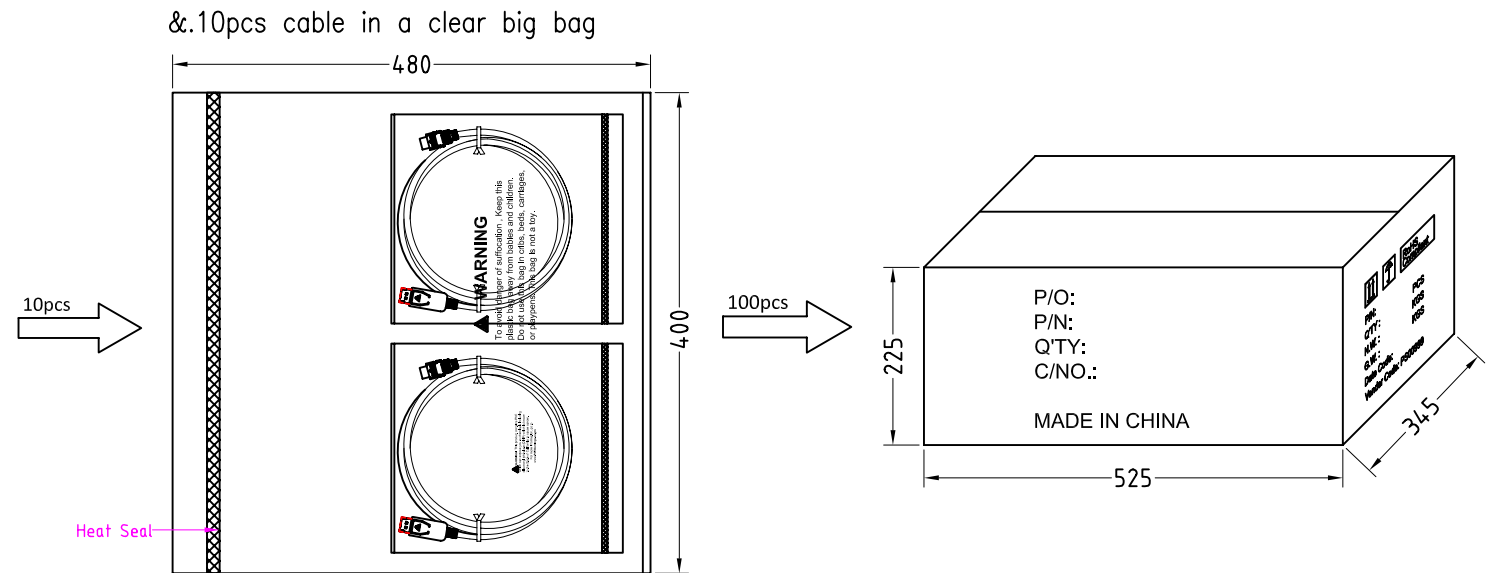

NOTE: CARTON MATERIAL MUST BE A=A

REVISION INFORMATION			
Rev.	Rev. Date	Modified By	Brief Description