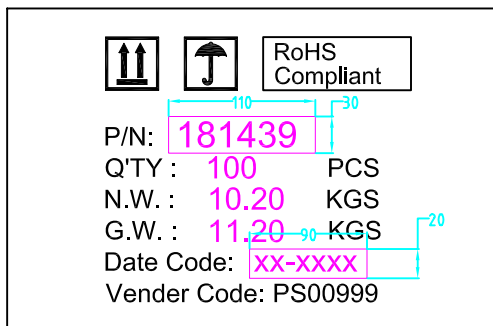

NO.	PART NAME	SPECIFICATION DESCRIPTION	QTY	UNIT
①	Cable	UL20276 (30#CCS*1P+D+A+M)*5+30#CCS*4C+A+D+B(16/4/0.12,Al-Mg)+PVC,Black,OD:6.0mm		
②	Conn	HDMI Male,Pin G/F,Black Insulation,Shell(G/F Plated),Solder type		
③	Conn	DisplayPort Male,Pin G/F,Black Insulation,Shell(G/F Plated),Solder type PCBA:PS8402A		
④	Shell	Display port 20 Pin Shell,ABS,Black,Twinset Type		
⑤	Innermold	PE,Low density		
⑥	Overmold	PVC,45Pa,Black		

Unless specified on the drawing, tolerances are per the follows:

.	+1
.x	+0.2
.xx	+0.05

DRAWN BY	DATE: 2019/06/10	DESCRIPTION: DisplayPort M to HDMI AM cable,30#
CHECKED BY	SHEET 1of2	ITEM NO. 181439
APPROVED BY	SCALE None	REV. 0.0

**SIDE MARK**

Carton Size: 20.67"(L)\*13.58"(W)\*8.86"(H)  
 Carton Quantity: 100 pcs  
 Carton Weight: 24.70LBS

DRAWN BY	DATE: 2016/06/10	DESCRIPTION: DisplayPort M to HDMI AM cable, 30#
CHECKED BY	SHEET 2of2	ITEM NO. 181439
APPROVED BY	SCALE None	REV. 0.0 UNIT:mm