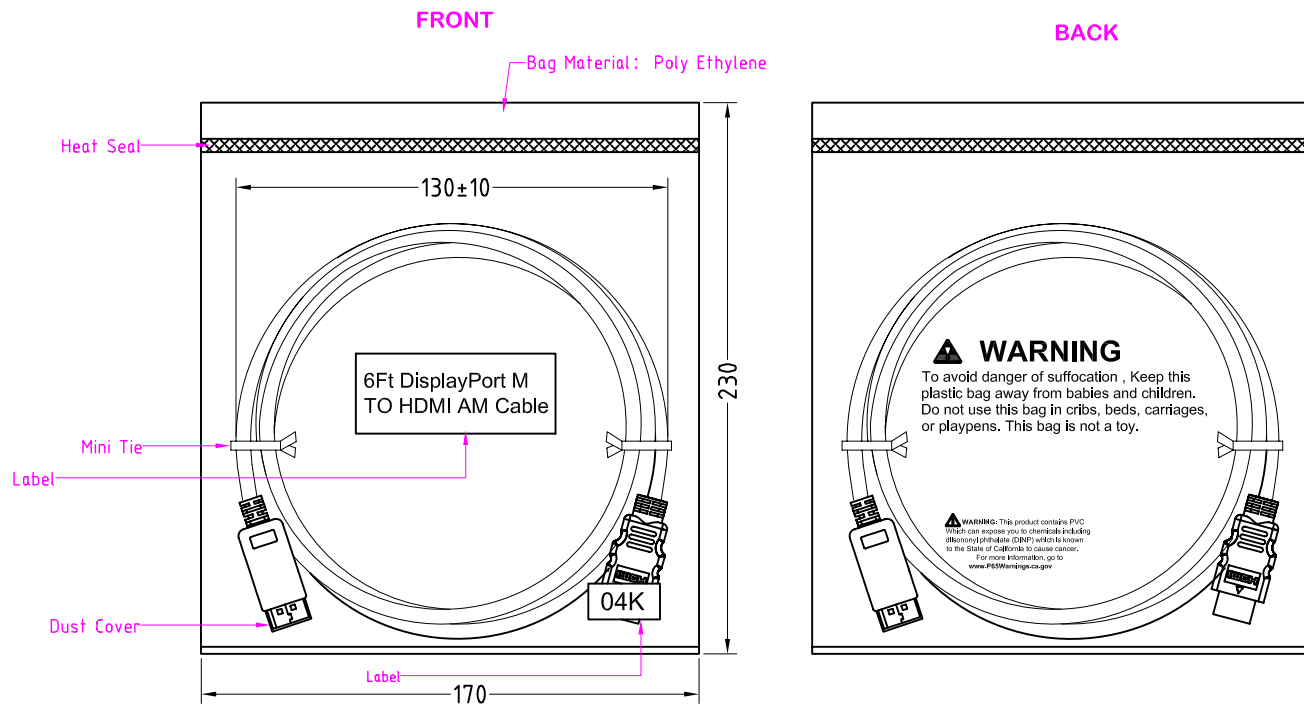

NO.	PART NAME	SPECIFICATION DESCRIPTION	QTY	UNIT
①	Cable	UL20276 (30#CCS*1P+D+A+M)*5+30#CCS*4C+A+D+B(16/4/0.12,Al-Mg)+PVC,Black,OD:6.0mm		
②	Conn	HDMI Male,Pin G/F,Black Insulation,Shell(G/F Plated),Solder type		
③	Conn	DisplayPort Male,Pin G/F,Black Insulation,Shell(G/F Plated),Solder type PCBA:PS8402A		
④	Shell	Display port 20 Pin Shell,ABS,Black,Twinset Type		
⑤	Innermold	PE,Low density		
⑥	Overmold	PVC,45Pa,Black		

Unless specified on the drawing, tolerances are per the follows:

.	+1
.x	+0.2
.xx	+0.05

DRAWN BY	DATE: 2019/06/10	DESCRIPTION: DisplayPort M to HDMI AM cable,30#
CHECKED BY	SHEET 1of2	ITEM NO. 181439
APPROVED BY	SCALE None	REV. 0.0

UNIT:mm

NOTE: CARTON MATERIAL MUST BE A=A

REVISION INFORMATION			
Rev.	Rev. Date	Modified By	Brief Description

**MAIN MARK**

**Packing Instruction:**

1. First of all, protect the connector with dust covers, coil the cable (see attached). Secure the cable with cable tie, and then pack each cable with an individual PE bag, 10 pcs cable in a clear big bag. The label is attached to the PE bag.
2. Seal the PE bag with heat sealing machine.
3. Use a waterproof bag to pack the products before going into master carton. Make sure each individual cable is staggered and positioned tidily. A paperboard is needed in both the bottom and the top of the products.
4. See shipping mark on the left.

**SIDE MARK**

Carton Size: 20.67"(L)\*13.58"(W)\*8.86"(H)  
 Carton Quantity: 100 pcs  
 Carton Weight: 24.70LBS

DRAWN BY	DATE: 2016/06/10	DESCRIPTION: DisplayPort M to HDMI AM cable, 30#
CHECKED BY	SHEET 2of2	ITEM NO. 181439
APPROVED BY	SCALE None	REV. 0.0 UNIT:mm