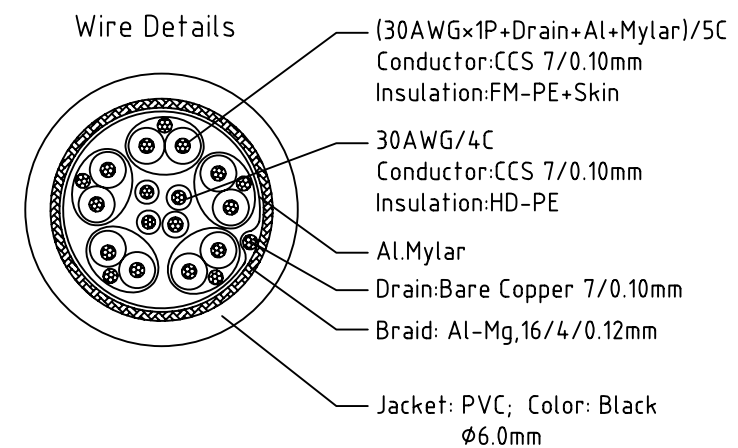

NOTE:ALL MATERIAL COMPLIANT ROHS STANDARD

REVISION INFORMATION			
Rev.	Rev. Date	Modified By	Brief Description

Electrical character:

- 1)100% Open/short/Intermittent testing
- 2)Withstanding voltage:AC/DC 300V AT 10ms.
- 3)Insulation resistance:10M Ohm(min)
- 4)Residual operating current:
  - a.<1.M=0.5mA; b.1.0~2.0M=1.0mA;
  - c.2.0~3.0M=2.0mA; d.3.0~5.0M=3.0mA;
  - e.5.0~10M=5.0mA; f.10~15M=7.0mA;
- 5)Conductive resistance:See the TABLE A
- 6)100% 1080P, 3D, 4Kx2K@30Hz testing

NO.	PART NAME	SPECIFICATION DESCRIPTION	QTY	UNIT
①	Cable	UL20276 (30#CCS*1P+D+A+M)*5+30#CCS*4C+A+D+B(16/4/0.12,Al-Mg)+PVC,Black,OD:6.0mm		
②	Conn	HDMI Male,Pin G/F,Black Insulation,Shell(G/F Plated),Solder type		
③	Conn	DisplayPort Male,Pin G/F,Black Insulation,Shell(G/F Plated),Solder type PCBA:PS8402A		
④	Shell	Display port 20 Pin Shell,ABS,Black,Twinset Type		
⑤	Innermold	PE,Low density		
⑥	Overmold	PVC,45Pa,Black		