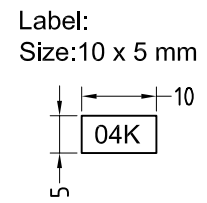

MAIN MARK

Packing Instruction:

1. First of all, protect the connector with dust covers, coil the cable (see attached). Secure the cable with cable tie, and then pack each cable with an individual PE bag, 10 pcs cable in a clear big bag. The label is attached to the PE bag.
2. Seal the PE bag with heat sealing machine.
3. Use a waterproof bag to pack the products before going into master carton. Make sure each individual cable is staggered and positioned tidily. A paperboard is needed in both the bottom and the top of the products.
4. See shipping mark on the left.