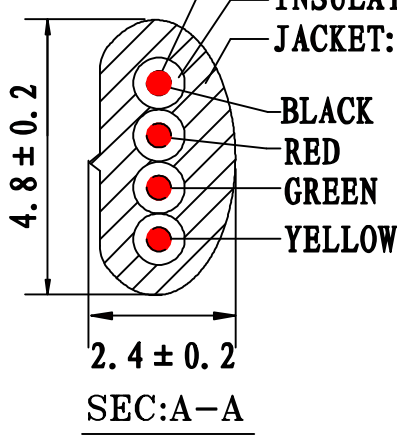

CONDUCTOR: [30AWG (0.12X5) CCA] X4C
 INSULATION: [PP6331 ID: 0.95 ± 0.03] X4C
 JACKET: PVC NOUL 65P

TERMINATION:

P1	P2	COLOR
1	4	BLACK
2	3	RED
3	2	GREEN
4	1	YELLOW

NO	ITEM	DESCRIPTION	Q' TY
①	CABLE		1 PCS
②	PLUG	4P4C FU"	2 PCS
③			
④			
⑤			

PART NO	DRAWING NO	CABLE OVERALL LENGTH "L"	BUYER COLOR	VENDOR COLOR	CUT CABLE LENGTH
	A	(12ft) 3660 ± 50		W-166 LIGHT	3760-3800MM
	B	(12ft) 3660 ± 50		BK-051 LIGHT	3760-3800MM
	C	(25ft) 7625 ± 80		W-166 LIGHT	7870-7810MM
	D	(25ft) 7625 ± 80		BK-051 LIGHT	7870-7810MM

IDRAWING NO: 217-006 ITEM NO: 4C COILED CORD P+P DATE: 2012-07-11 DRAWN: _____ SALES DEPT: _____	CUSTOMER: L-217 UNIT: mm ISSUE (A/O) QA: _____ SALES MANAGER: _____
--	---