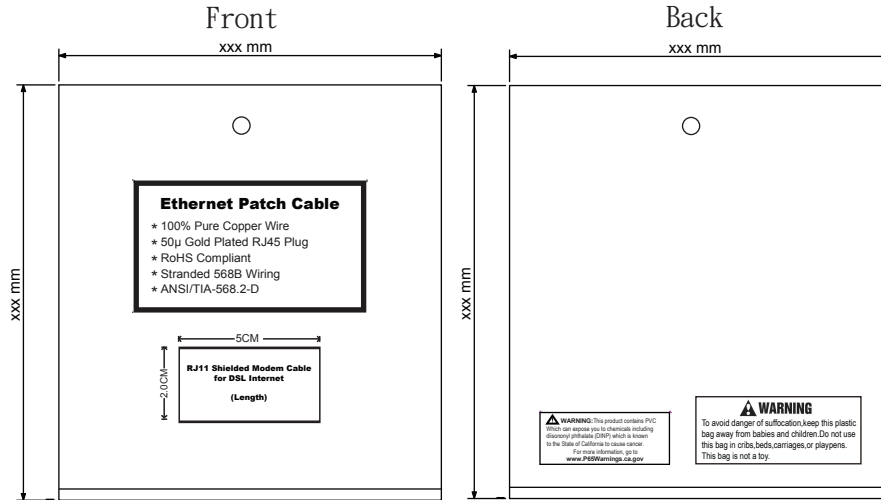

NOTE: ALL MATERIAL COMPLIANT ROHS STANDARD

REVISION INFORMATION			
Rec.	Rec. Date	Modified By	Brief Description
01	2022.04.29	FW	Update for product name & label

PE BAG SIZE(INCH)	PART NO.:	Length/FT	CARTON SIZE(CM)	QTY	CARTON WGHT (lbs)
6.89*9.06	170131	7	40*40*20	120	26
9.25*10.63	170132	15	40*40*20	70	30.1
9.25*10.63	170133	25	40*40*23	50	35
9.25*11.81	170136	50	40*40*23	25	34

PART NO. XX		COLOR	
DESCRIPTION (Length) RJ11 Shielded Modem Cable for DSL Internet			
PO NO.		C/NO. of	
QUANTITY XX	 120	N.W.: KGS	G.W.: KGS
VENDOR CODE PS01455		DATA CODE	MADE IN China

DRAWN BY FW		DATE: 2022/04/29	DESCRIPTION: RJ11 Shielded Modem Cable for DSL Internet	
CHECKED BY ACE		SHEET 2 of 2	ITEM NO. 170131-170136	
APPROVED BY		SCALE 1:1	REC. 00	UNIT: mm 