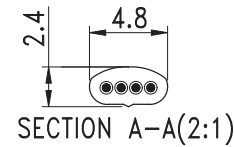

REVISION INFORMATION			
Rev.	Rev. Date	Modified By	Brief Description

US PLUG 6P4C Fu''	US PLUG 6P4C Fu''
2	2(BK)
3	3(RD)
4	4(GN)
5	5(YL)

DRAWN BY : Green	DATE: 2012/04/20	DESCRIPTION: Line Cord With US Plug To US Plug
CHECKED BY	SHEET 1 of 1	ITEM NO. 170108S
APPROVED BY	SCALE 1:1	REV. 00
	UNIT: mm	

NO.	PART NAME	SPECIFICATION DESCRIPTION	QTY	UNIT
③				
②				
①				