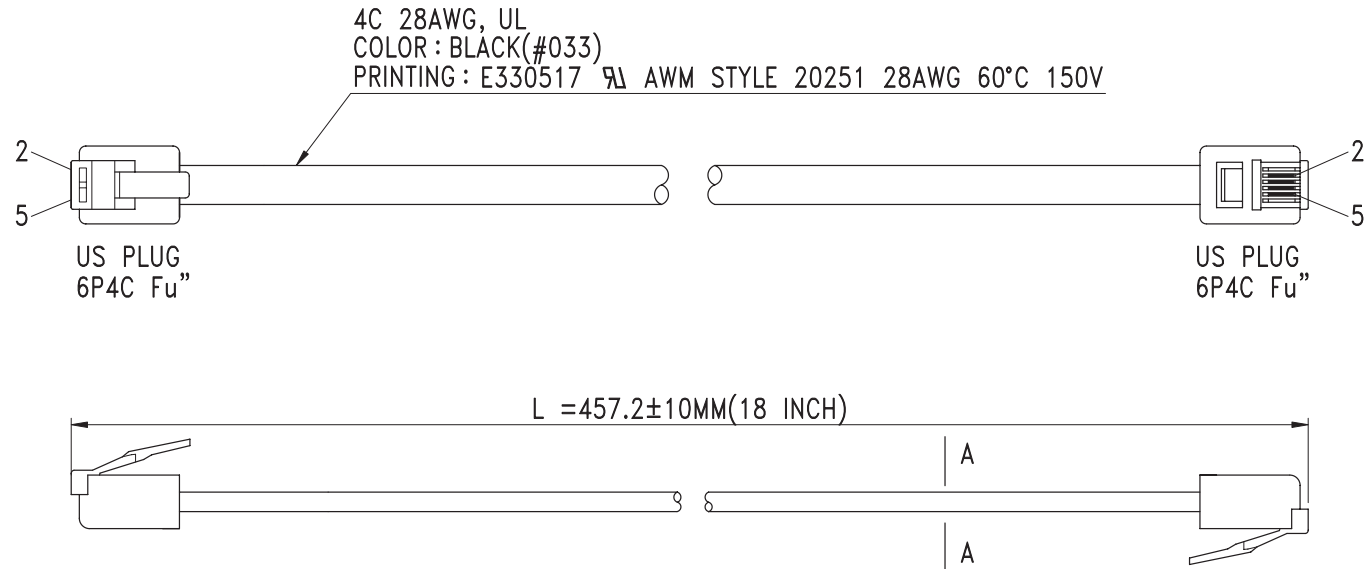

REVISION INFORMATION			
Rev.	Rev. Date	Modified By	Brief Description

US PLUG 6P4C Fu''	US PLUG 6P4C Fu''
2	2(BK)
3	3(RD)
4	4(GN)
5	5(YL)

DRAWN BY : Green	DATE: 2012/04/20	DESCRIPTION: Line Cord With US Plug To US Plug
CHECKED BY	SHEET 1 of 1	ITEM NO. 170108S
APPROVED BY	SCALE 1:1	REV. 00
	UNIT: mm	

NO.	PART NAME	SPECIFICATION DESCRIPTION	QTY	UNIT
③				
②				
①				