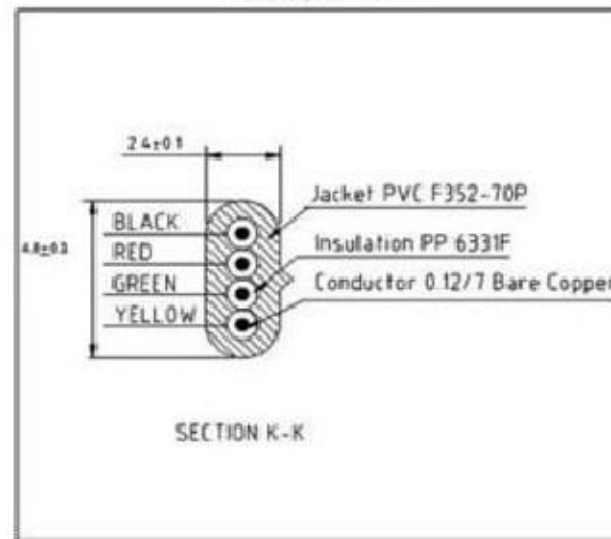

NOTE: ALL MATERIAL COMPLIANT ROHS STANDARD

REVISION INFORMATION			
Rev.	Rev. Date	Modified By	Brief Description

Wiring Diagram

6P4C PLUG (L)	6P4C PLUG®
2-----	2 (BLACK)
3-----	3 (RED)
4-----	4 (GREEN)
5-----	5 (YELLOW)

Cable Specification

Length	Item #
7ft	170101S
14ft	170102S
25ft	170103S

NO.	PART NAME	SPECIFICATION DESCRIPTION	QTY	UNIT
③				
②				
①				

DRAWN BY	DATE:	DESCRIPTION:
CHECKED BY	SHEET 1 of 1	ITEM NO. 170101S
APPROVED BY	SCALE 1:1	REV. 00 UNIT: mm