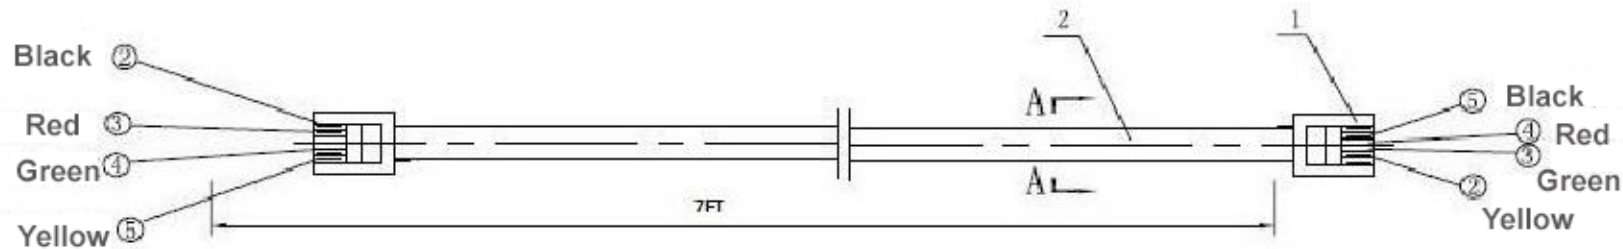

NOTE: ALL MATERIAL COMPLIANT ROHS STANDARD

REVISION INFORMATION			
Rev.	Rev. Date	Modified By	Brief Description

Wiring Diagram

6P4C PLUG (L)	6P4C PLUG®
2-----	2 (BLACK)
3-----	3 (RED)
4-----	4 (GREEN)
5-----	5 (YELLOW)

Cable Specification

Length	Item #
7ft	170101S
14ft	170102S
25ft	170103S

NO.	PART NAME	SPECIFICATION DESCRIPTION	QTY	UNIT
③				
②				
①				

DRAWN BY	DATE:	DESCRIPTION:
CHECKED BY	SHEET 1 of 1	ITEM NO. 170101S
APPROVED BY	SCALE 1:1	REV. 00 UNIT: mm