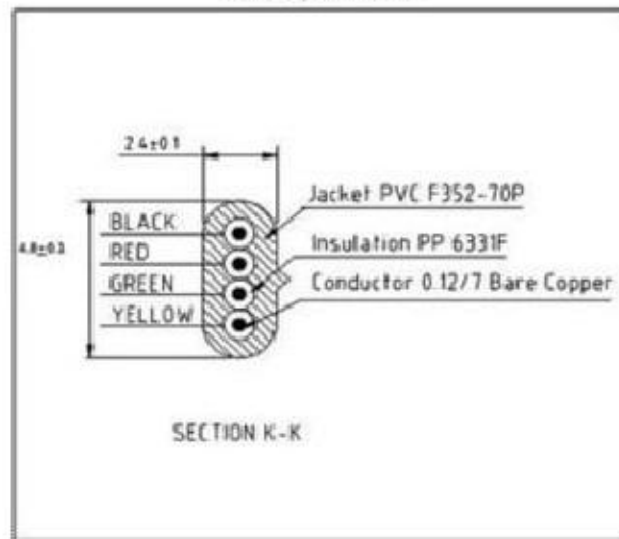

NOTE: ALL MATERIAL COMPLIANT ROHS STANDARD

REVISION INFORMATION			
Rev.	Rev. Date	Modified By	Brief Description

Wiring Diagram

6P4C PLUG (L)	6P4C PLUG®
1-----	4 (BLACK)
2-----	3 (RED)
3-----	2 (GREEN)
4-----	1 (YELLOW)

Cable Specification

Length	Item #
7ft	170101R
14ft	170102R
25ft	170103R

NO.	PART NAME	SPECIFICATION DESCRIPTION	QTY	UNIT
③				
②				
①				

DRAWN BY	DATE:	DESCRIPTION:
CHECKED BY	SHEET 1 of 1	ITEM NO.
APPROVED BY	SCALE 1:1	REV. 00
	UNIT: mm	