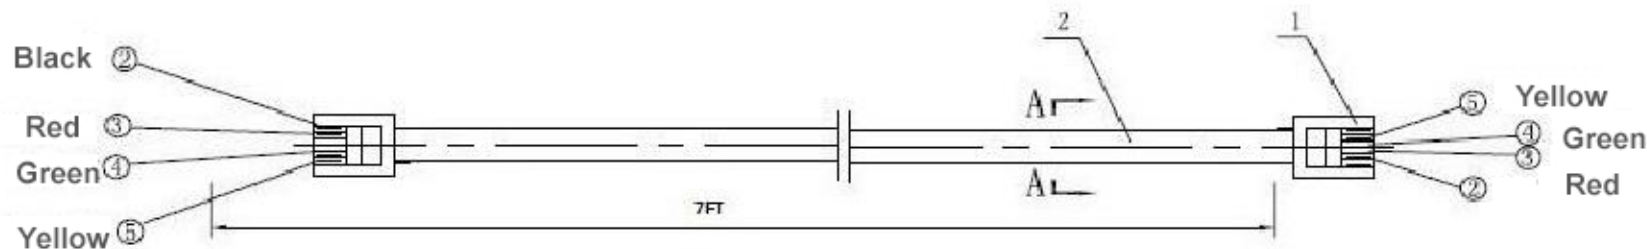

NOTE: ALL MATERIAL COMPLIANT ROHS STANDARD

REVISION INFORMATION			
Rev.	Rev. Date	Modified By	Brief Description

Wiring Diagram

6P4C PLUG (L)	6P4C PLUG®
1-----	4 (BLACK)
2-----	3 (RED)
3-----	2 (GREEN)
4-----	1 (YELLOW)

Cable Specification

Length	Item #
7ft	170101R
14ft	170102R
25ft	170103R

NO.	PART NAME	SPECIFICATION DESCRIPTION	QTY	UNIT
③				
②				
①				

DRAWN BY	DATE:	DESCRIPTION:
CHECKED BY	SHEET 1 of 1	ITEM NO.
APPROVED BY	SCALE 1:1	REV. 00
	UNIT: mm	