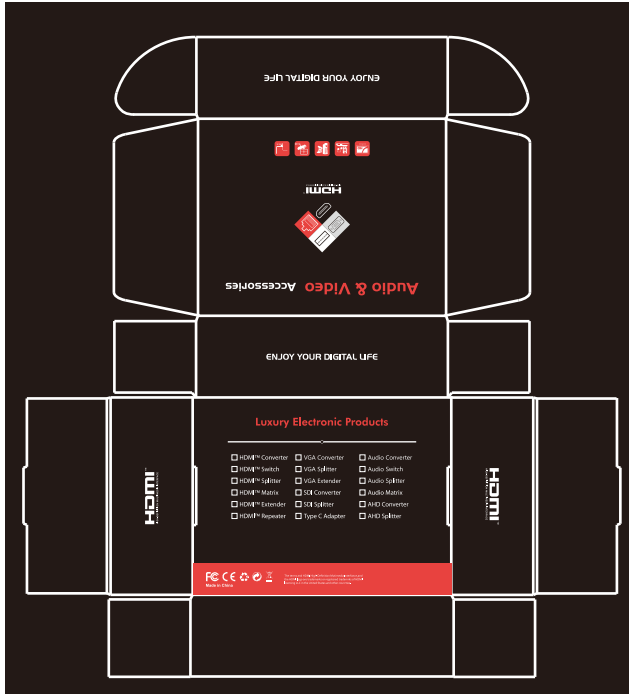

NOTE: ALL MATERIAL COMPLIANT ROHS STANDARD

REVISION INFORMATION			
Rev.	Rev. Date	Modified By	Brief Description

⚠ WARNING: This product contains PVC Which can expose you to chemicals including diisononyl phthalate (DINP) which is known to the State of California to cause cancer. For more information, go to www.P65Warnings.ca.gov

Size: 190MMx145MMx60MM

Remark: The products are with silver silk-screen.

NO.	PART NAME	SPECIFICATION DESCRIPTION	QTY	UNIT
④	Remote Control		1	PCS
③	User Manual		1	PCS
②	Power Supply		1	PCS
①	HDMI Switch 4X1 4K@60Hz		1	PCS

Unless specified on the drawing, tolerances are per the follows:
.x +1
.xx +0.2
.xxx +0.05

DRAWN BY	DATE: 2019/8/30	DESCRIPTION: 4Port Switch 4K@60Hz
CHECKED BY	SHEET 3 of 5	ITEM NO. 110552
APPROVED BY	SCALE 1: 1	REV. 00 UNIT:mm