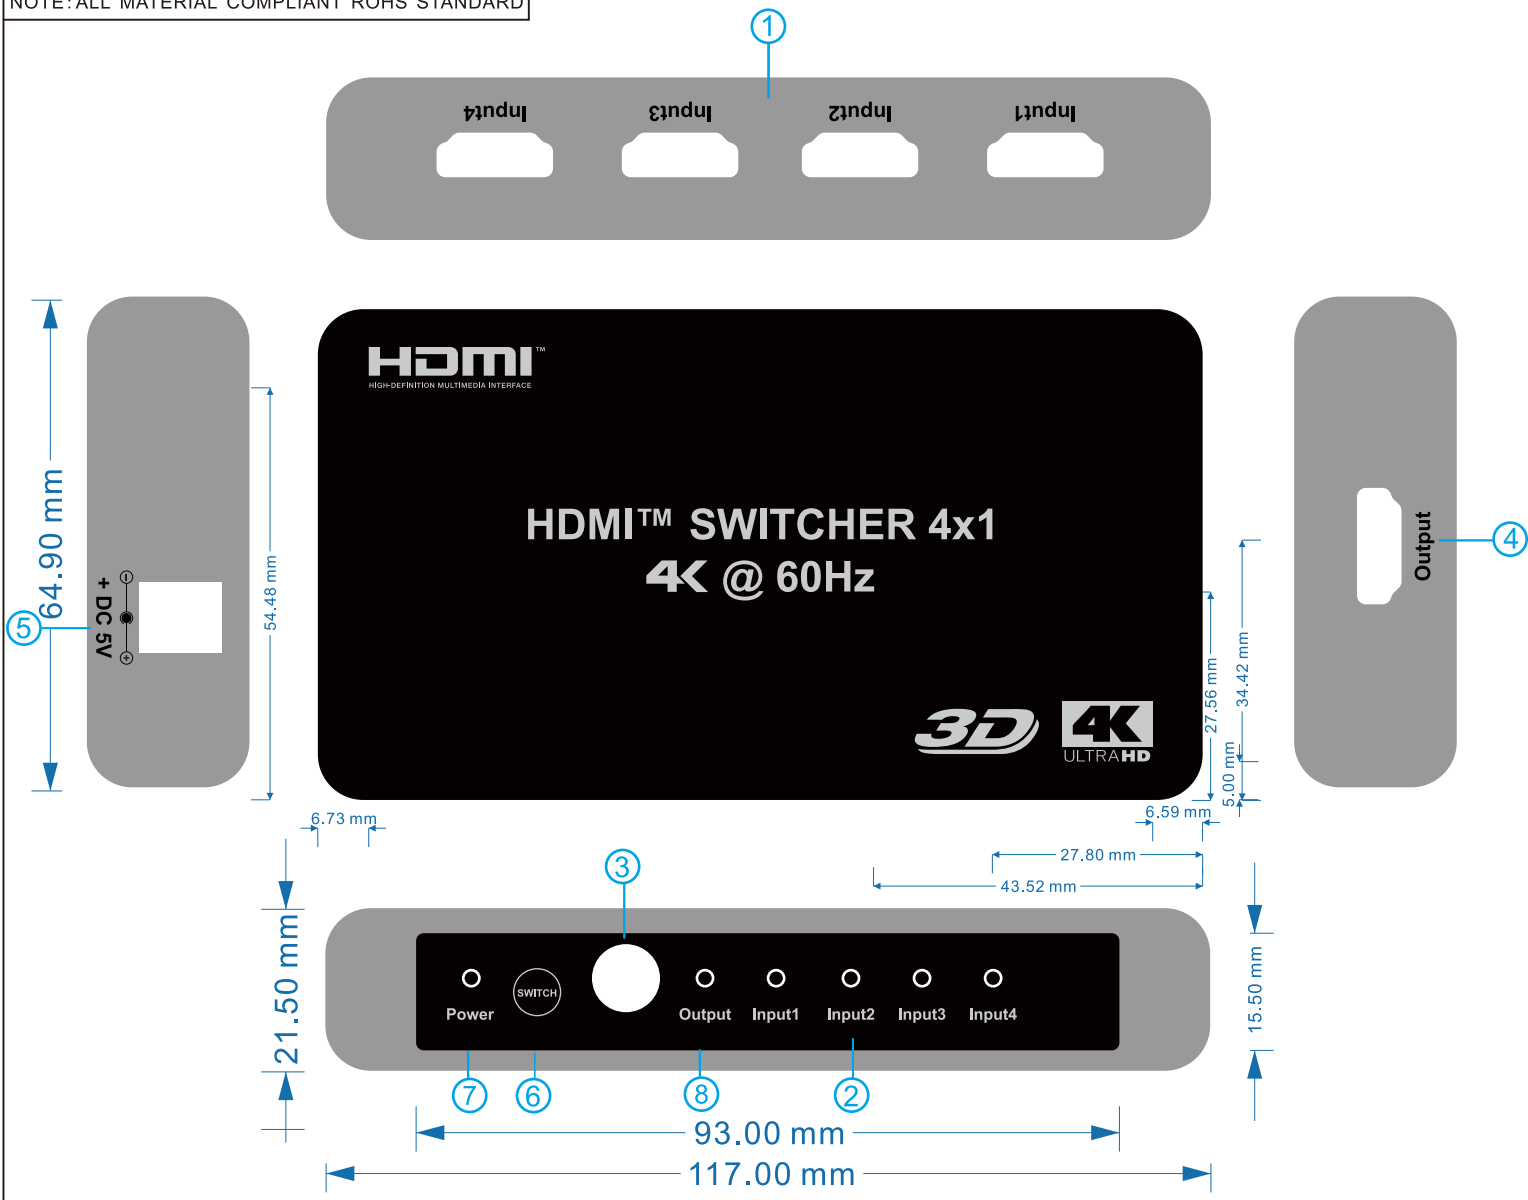

- ① HDMI Input Ports
- ② Input LED
- ③ IR Receiver Port
- ④ HDMI Output Port
- ⑤ DC/5V
- ⑥ Select Button
- ⑦ Power LED
- ⑧ Output LED

| NO. | PART NAME | SPECIFICATION DESCRIPTION | QTY | UNIT |
|-----|-----------|---------------------------|-----|------|
| ③ | | | | |
| ② | | | | |
| ① | | | | |

Unless specified on the drawing, tolerances are per the follows:
 .x +1
 .xx +0.2
 .xxx +0.05

| | | |
|-------------|-----------------|-----------------------------------|
| DRAWN BY | DATE: 2019/8/30 | DESCRIPTION: 4Port Switch 4K@60Hz |
| CHECKED BY | SHEET 1 of 5 | ITEM NO. 110552 |
| APPROVED BY | SCALE 1:1 | REV. 00 UNIT:mm |

| REVISION INFORMATION | | | |
|----------------------|-----------|-------------|-------------------|
| Rev. | Rev. Date | Modified By | Brief Description |
| | | | |

1.0 Introduction

The 4-port HDMI™ 4K switch lets you share a display or projector with four HDMI™-enabled video sources. The switch features four independent inputs that each support 4K resolution and 7.1 surround sound audio. You'll be amazed at how this video switch maintains Ultra HD picture quality. Plus, because the switch is backward compatible with high-definition 1080p, you can rest assured any video source will look great in your digital signage application. Enjoy hassle-free operation with three different switching modes: 1. Manual port Switching 2. Remote control Switching 3. Automatic port Switching

Size: 190MMx145MMx60MM

Remark: The products are with silver silk-screen.

| NO. | PART NAME | SPECIFICATION DESCRIPTION | QTY | UNIT |
|-----|----------------------------|---------------------------|-----|------|
| ④ | Remote Control | | 1 | PCS |
| ③ | User Manual | | 1 | PCS |
| ② | Power Supply | | 1 | PCS |
| ① | HDMI Switch 4X1 4K@60Hz | | 1 | PCS |