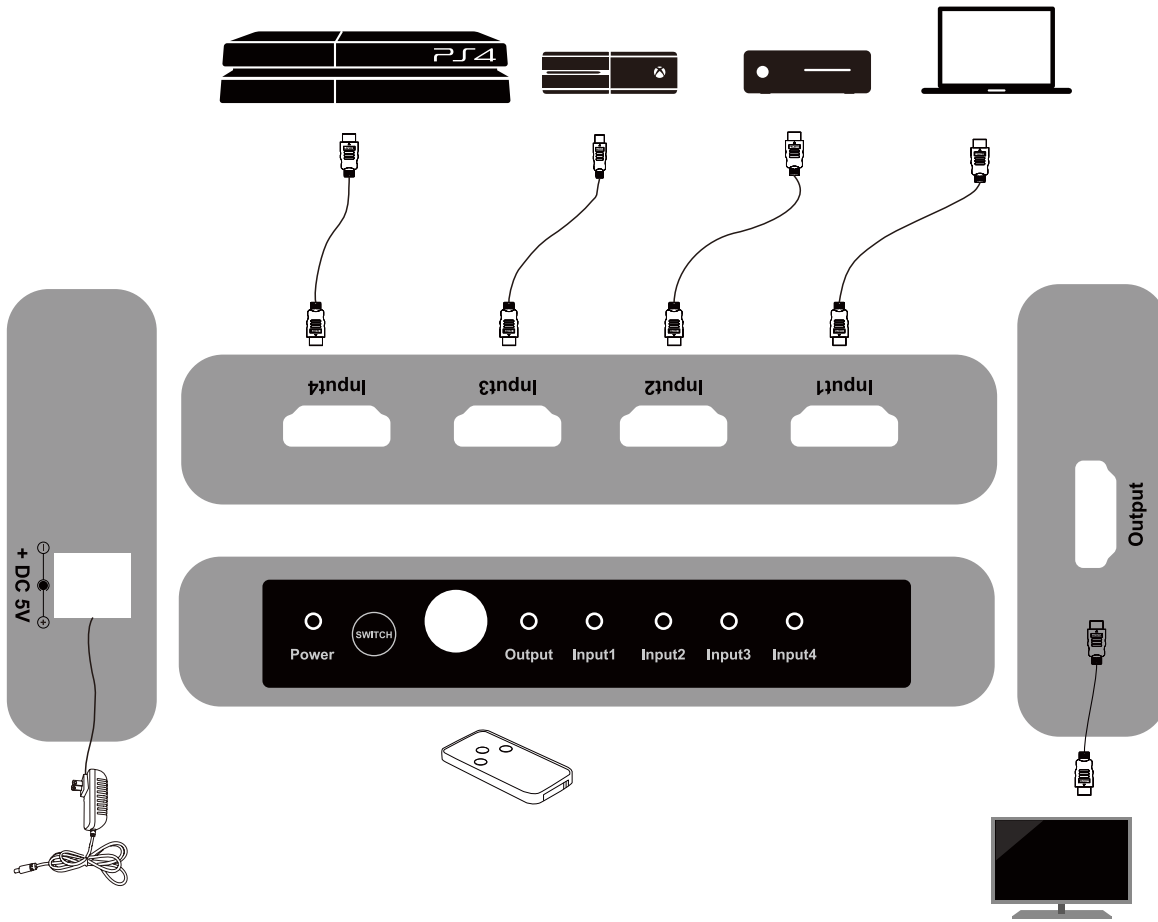

- ① HDMI Input Ports
- ② Input LED
- ③ IR Receiver Port
- ④ HDMI Output Port
- ⑤ DC/5V
- ⑥ Select Button
- ⑦ Power LED
- ⑧ Output LED

| NO. | PART NAME | SPECIFICATION DESCRIPTION | QTY | UNIT |
|-----|-----------|---------------------------|-----|------|
| ③ | | | | |
| ② | | | | |
| ① | | | | |

| REVISION INFORMATION | | | |
|----------------------|-----------|-------------|-------------------|
| Rev. | Rev. Date | Modified By | Brief Description |
| | | | |

1.0 Introduction

The 4-port HDMI™ 4K switch lets you share a display or projector with four HDMI™-enabled video sources. The switch features four independent inputs that each support 4K resolution and 7.1 surround sound audio. You'll be amazed at how this video switch maintains Ultra HD picture quality. Plus, because the switch is backward compatible with high-definition 1080p, you can rest assured any video source will look great in your digital signage application. Enjoy hassle-free operation with three different switching modes: 1. Manual port Switching 2. Remote control Switching 3. Automatic port Switching

Note: Dolby is a trademark of Dolby Laboratories.

3.0 Package Content

- 1) Main Unit
- 2) 5V DC Power Adaptor
- 3) User Manual
- 4) Remote Control

Remark: The products are with silver silk-screen.

| NO. | PART NAME | SPECIFICATION DESCRIPTION | QT'Y | UNIT |
|-----|----------------------------|---------------------------|------|------|
| ④ | Remote Control | | 1 | PCS |
| ③ | User Manual | | 1 | PCS |
| ② | Power Supply | | 1 | PCS |
| ① | HDMI Switch 4X1 4K@60Hz | | 1 | PCS |