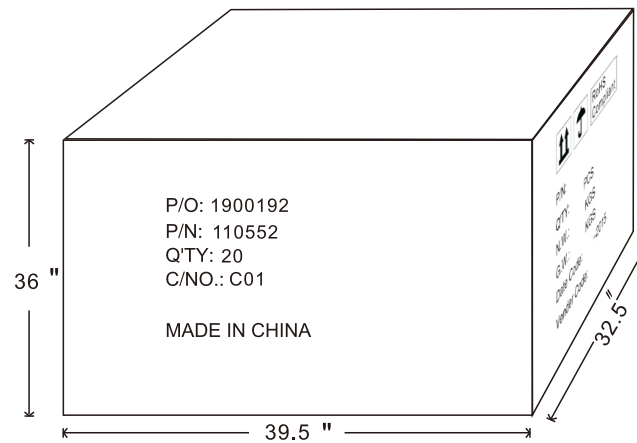

Size: 190MMx145MMx60MM

Remark: The products are with silver silk-screen.

| NO. | PART NAME | SPECIFICATION DESCRIPTION | QTY | UNIT |
|-----|----------------------------|---------------------------|-----|------|
| ④ | Remote Control | | 1 | PCS |
| ③ | User Manual | | 1 | PCS |
| ② | Power Supply | | 1 | PCS |
| ① | HDMI Switch 4X1 4K@60Hz | | 1 | PCS |

Side Mark

**RoHS
Compliant**

P/N: 110552
 Q'TY: 20 PCS
 N.W.: 6.02 KGS
 G.W.: 6.72 KGS
 Date Code: 36-2019
 Vender Code: PS01412

Main Mark

P/O: 1900192
 P/N: 110552
 Q'TY: 20
 C/NO.: C01
 MADE IN CHINA

Carton Size: 39.5(L)*32.5(W)*36(H)cm
 Carton Quantity: 20 pcs
 Carton Weight: 14.82 LBS