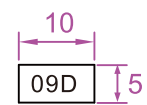

NOTE: ALL MATERIAL COMPLIANT ROHS STANDARD

REVISION INFORMATION			
Rev.	Rev. Date	Modified By	Brief Description

⚠ WARNING: This product contains PVC Which can expose you to chemicals including diisononyl phthalate (DINP) which is known to the State of California to cause cancer. For more information, go to www.P65Warnings.ca.gov

Size: 190MMx145MMx60MM

Remark: The products are with silver silk-screen.

NO.	PART NAME	SPECIFICATION DESCRIPTION	QTY	UNIT
④	Remote Control		1	PCS
③	User Manual		1	PCS
②	Power Supply		1	PCS
①	HDMI Switch 4X1 4K@60Hz		1	PCS

Unless specified on the drawing, tolerances are per the follows:
.x +1
.xx +0.2
.xxx +0.05

DRAWN BY	DATE: 2019/8/30	DESCRIPTION: 4Port Switch 4K@60Hz
CHECKED BY	SHEET 3 of 5	ITEM NO. 110552
APPROVED BY	SCALE 1: 1	REV. 00 UNIT:mm