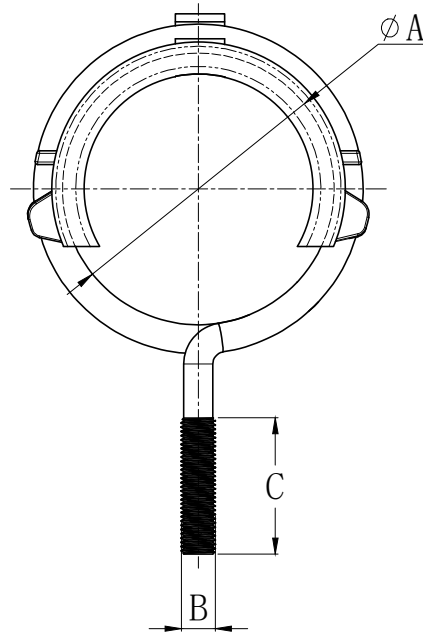

PACKAGE:

100PCS/CTN, Carton Packing Only without PE self-sealing bag.

Catalog Number	SIZE(ΦA)	THREADLEG(B)	C	LOADING CAPACITY	STD PKG.
104246	1-1/2"	1/4-20	25.4 [1.00]		100
104247	2"	1/4-20	25.4 [1.00]		100
	4"	1/4-20	25.4 [1.00]		100

NOTES:

1.All dimensions in millimeters and [inches];

2.Material:

Bridle Ring: Steel C1008~C1018 ,

Finish:Zinc plated ,thickness:0.005mm[0.0002in];

Data Cable Saddle: PE

3.Free of sharp edge and burrs.max burr 0.127[0.005];

TOLERANCES UNLESS OTHERWISE SPECIFIED		NAME	DATE	BESTLINK NETWORKARE	
INCHES:	MILLIMETER	YUAN	2022. 10. 21	TITLE Bridle Ring With Data Cable Saddle Data Sheet	
ANGULAR:	ANGULAR:				
X.X: ±0.1	X: ±2.54			SIZE	DWG NO.
X.XX: ±0.05	X.X: ±1.27			A4	104246/104247
X.XXX: ±0.008	X.XX: ±0.203			SCALE: 1:1	PRINT DATE
MATERIAL	APPROVED (A)			REFERENCES	SHEET 1 OF 1
Steel C1008~C1018	APPROVED (Customer)				
FINISH	CADDY	ORBIT	RACO		
NO OIL	-	-	-		