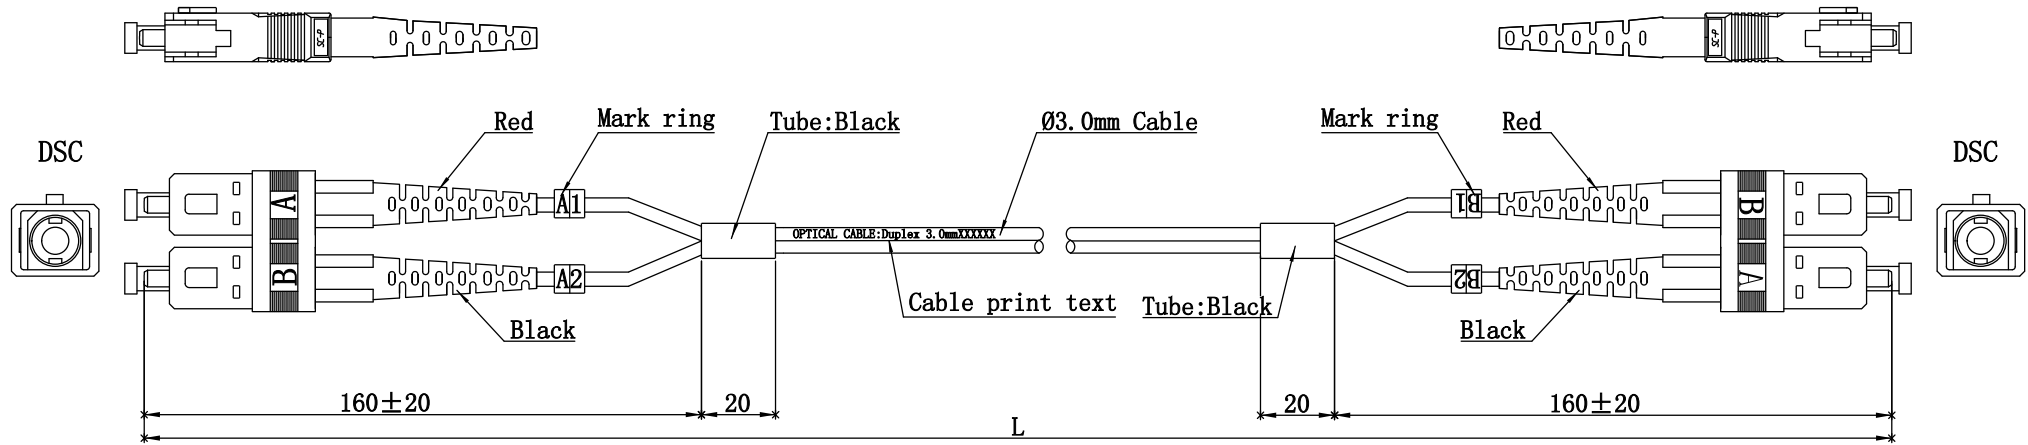

NOTE:ALL MATERIAL COMPLIANT ROHS STANDARD

REVISION INFORMATION

Rev.	Rev. Date	Modified By	Brief Description

Specifications:

Type	DSC/UPC-DSC/UPC
Fiber Mode	OM2
Core Diameter (um)	50/125
Operating Wavelength (nm)	850/1300
Cable Color	Orange
Cable Diameter (mm)	Ø3.0
Operating Temperature (° C)	-40~+75
Storage Temperature (° C)	-40~+85
Insertion loss (dB)	≤0.2dB
Return loss (dB)	≥35dB
SC Connector Color (Boot)	Red/Blcak

L ≤ 5m, TOLERANCES: 0 ≤ ΔL ≤ 5cm
 L > 5m, TOLERANCES: 0 ≤ ΔL ≤ 1%*L

Remarks:

Length	Item #
1m	102760
2m	102761
3m	102762
5m	102763
7m	102821
10m	102822

NO.	PART NAME	SPECIFICATION DESCRIPTION	QTY	UNIT
①				
②				
③				

Unless specified on the drawing, tolerances are per the follows:
 .x +1
 .x +0.2
 .xx +0.05

DRAWN BY	DATE: 2015/05/14	DESCRIPTION: SC-SC-DX OM2 Patchcord
CHECKED BY	SHEET 1of1	ITEM NO.
APPROVED BY	SCALE 1:1	REV. 00 UNIT:mm