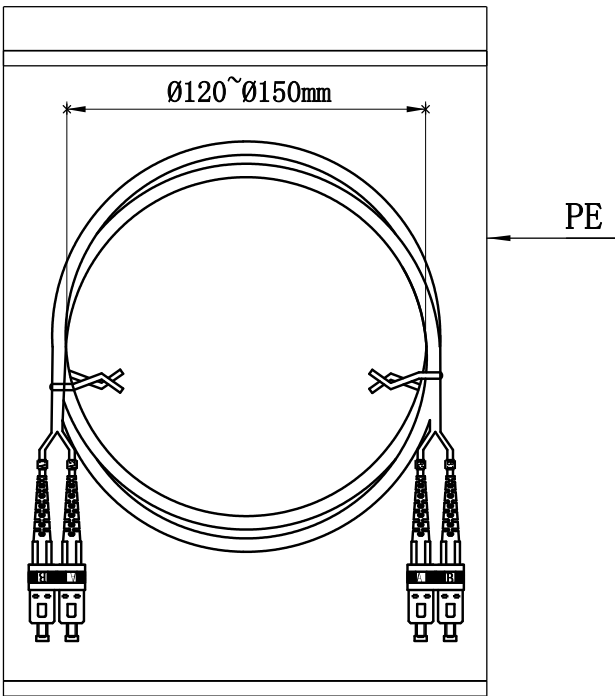

NOTE:ALL MATERIAL COMPLIANT ROHS STANDARD

REVISION INFORMATION

Rev.	Rev. Date	Modified By	Brief Description

Specifications:

Type	DSC/UPC-DSC/UPC
Fiber Mode	OM2
Core Diameter (um)	50/125
Operating Wavelength (nm)	850/1300
Cable Color	Orange
Cable Diameter (mm)	Ø3.0
Operating Temperature (° C)	-40~+75
Storage Temperature (° C)	-40~+85
Insertion loss (dB)	≤0.2dB
Return loss (dB)	≥35dB
SC Connector Color (Boot)	Red/Blcak

L ≤ 5m, TOLERANCES: 0 ≤ ΔL ≤ 5cm
 L > 5m, TOLERANCES: 0 ≤ ΔL ≤ 1%*L

Remarks:

Length	Item #
1m	102760
2m	102761
3m	102762
5m	102763
7m	102821
10m	102822

NO.	PART NAME	SPECIFICATION DESCRIPTION	QTY	UNIT
①				
②				
③				

Unless specified on the drawing, tolerances are per the follows:
 .x +1
 .x +0.2
 .xx +0.05

DRAWN BY	DATE: 2015/05/14	DESCRIPTION: SC-SC-DX OM2 Patchcord
CHECKED BY	SHEET 1of1	ITEM NO.
APPROVED BY	SCALE 1:1	REV. 00 UNIT:mm