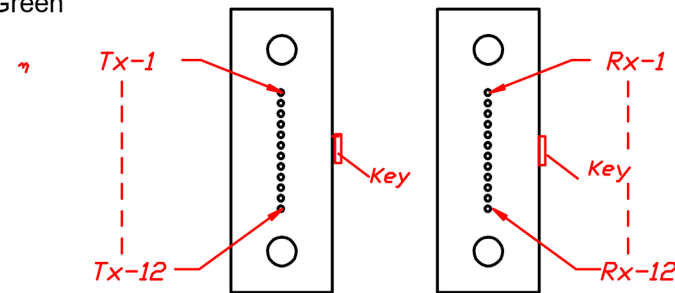

Fiber-MM50&62.5/125um,OM3 ,SM-G652d
 Cable Color-- MM50&62.5/125um-Orange, OM3-Aqua, SM-Yellow
 Cable Material-PVC
 Multi Housing Color-- MM50&62.5/125um-Beige,OM3-Aque,SM-Green
 Single Boot Color-is all black

VIEW P1 VIEW P2

| OPTICAL CONNECTOR | |
|-------------------|-------|
| FROM P1 | TO P2 |
| Tx-1 | Rx-1 |
| Tx-2 | Rx-2 |
| Tx-3 | Rx-3 |
| Tx-4 | Rx-4 |
| Tx-5 | Rx-5 |
| Tx-6 | Rx-6 |
| Tx-7 | Rx-7 |
| Tx-8 | Rx-8 |
| Tx-9 | Rx-9 |
| Tx-10 | Rx-10 |
| Tx-11 | Rx-11 |
| Tx-12 | Rx-12 |

2. CABLE ASSEMBLY AND ITS COMPONENTS ARE COMPLIANT WITH EU DIRECTIVE 2002/95/EC ON THE RESTRICTION OF THE USE OF HAZARDOUS SUBSTANCES IN ELECTRICAL AND ELECTRONIC EQUIPMENT (RoHS).

| Length | Item # |
|--------|--------|
| 5m | 102667 |
| 10m | 102668 |
| 15m | 102669 |
| 20m | 102670 |
| 30m | 102671 |

| | | | | | | | |
|-----|-------------|------|-----------------|--|------------|---------------------|-------------------|
| | | | ANGLES ±0.5° | | UNITS: mm | VERSION: A | MTP OPTICAL CABLE |
| | | | SURFACE TEXTURE | | SCALE: 1:1 | DATE: 2010/12/1 | |
| | | | TOLERANCES ARE: | | PAGE: 1/1 | DRAWING BY: Sunny | SD-106283-12X1 |
| | | | [.X] = | | MATERIAL | CHECK BY: | |
| REV | DESCRIPTION | DATE | [.XX] = | | | APPROVE BY: Huangzz | |
| | | | [.XXX] = | | | | |