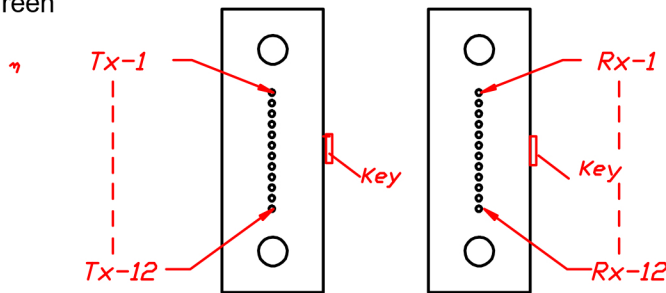

Fiber-MM50&62.5/125um,OM3 ,SM-G652d
 Cable Color-- MM50&62.5/125um-Orange, OM3-Aqua, SM-Yellow
 Cable Material-PVC
 Multi Housing Color-- MM50&62.5/125um-Beige,OM3-Aque,SM-Green
 Single Boot Color-is all black

VIEW P1 VIEW P2

OPTICAL CONNECTOR	
FROM P1	TO P2
Tx-1	Rx-1
Tx-2	Rx-2
Tx-3	Rx-3
Tx-4	Rx-4
Tx-5	Rx-5
Tx-6	Rx-6
Tx-7	Rx-7
Tx-8	Rx-8
Tx-9	Rx-9
Tx-10	Rx-10
Tx-11	Rx-11
Tx-12	Rx-12

2. CABLE ASSEMBLY AND ITS COMPONENTS ARE COMPLIANT WITH EU DIRECTIVE 2002/95/EC ON THE RESTRICTION OF THE USE OF HAZARDOUS SUBSTANCES IN ELECTRICAL AND ELECTRONIC EQUIPMENT (RoHS).

Length	Item #
5m	102655
10m	102656
15m	102657
20m	102658
50m	102660

			ANGLES ±0.5°		UNITS: mm	VERSION: A	MTP OPTICAL CABLE
			SURFACE TEXTURE $\sqrt{\quad}$		SCALE: 1:1	DATE: 2010/12/1	
			TOLERANCES ARE:		PAGE: 1/1	DRAWING BY: Sunny	
			[.X] =		MATERIAL	CHECK BY:	
			[.XX] =			APPROVE BY: Huangzz	
REV	DESCRIPTION	DATE	[.XXX] =				SD-106283-12X1