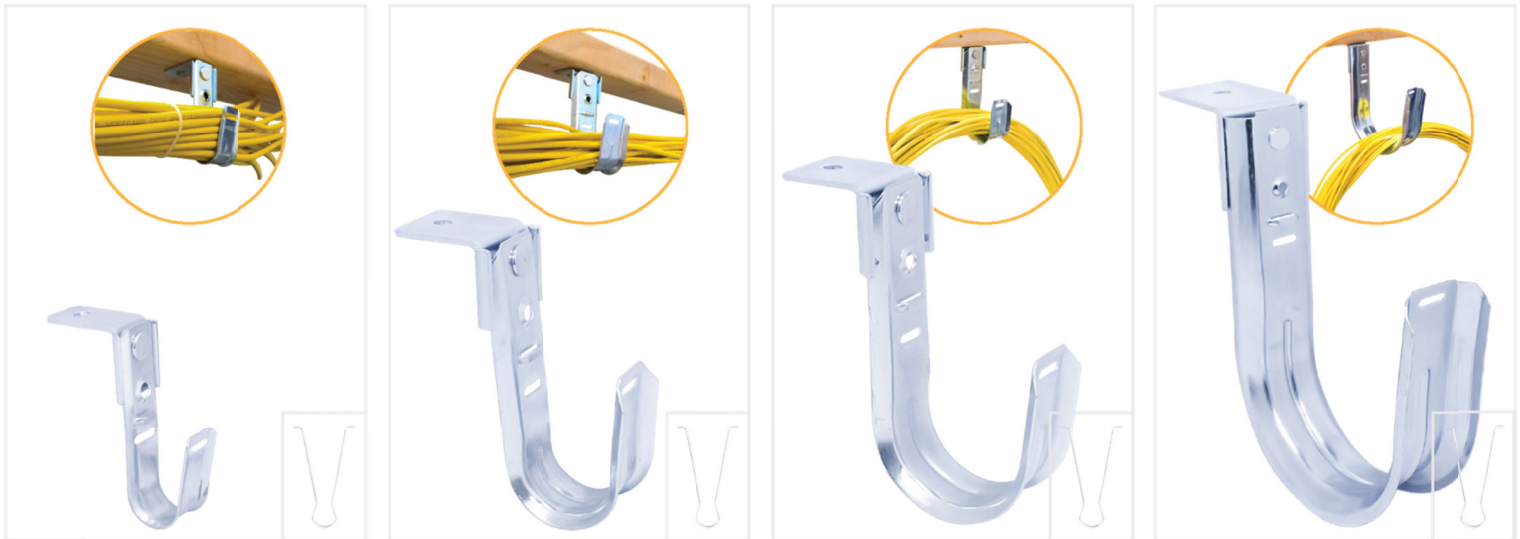

J-Hooks, Ceiling Mount Style (25-Packs)

ORDERING INFORMATION

SIZE (DIAMETER)	MOUNTING STYLE	CAT5E Cable CAPACITY	CAT6 Cable CAPACITY	CAT6A Cable CAPACITY	ROD SIZE	WIRE SIZE	STATIC LOAD	PACKAGE
3/4"	CEILING MOUNT	15	10	5	N/A	N/A	60 LBS.	25-PACK
1 5/16"	CEILING MOUNT	50	40	25	N/A	N/A	60 LBS.	25-PACK
2"	CEILING MOUNT	90	60	35	N/A	N/A	60 LBS.	25-PACK
4"	CEILING MOUNT	330	220	80	N/A	N/A	60 LBS.	25-PACK

Features

- Designed for use in areas with flat surface or ceiling mount
- Provide proper support for CAT5E/6/6A, fiber optic and low-voltage cabling
- Ideal for multi-applications usage such as new constructions or structural attachment
- Cost-saving alternatives compared to more expensive cable tray or ladder rack runway systems
- Designed with wall mount holes, hook and loop, cable tie knockouts and cable retainer clips
- Complies with TIA-568-C/569-C and ISO/IEC 14763-2 requirements
- Made from 18 gauge galvanized steel
- Packaged in 25 packs

Part No: JHCMXX XX = 34 = 3/4", 13 = 1 5/16", 02 = 2" & 04 = 4"

Package Includes

1. J-Hook, Ceiling Mount Style, 25 PCS.
2. Retainer Clip, 25 PCS.