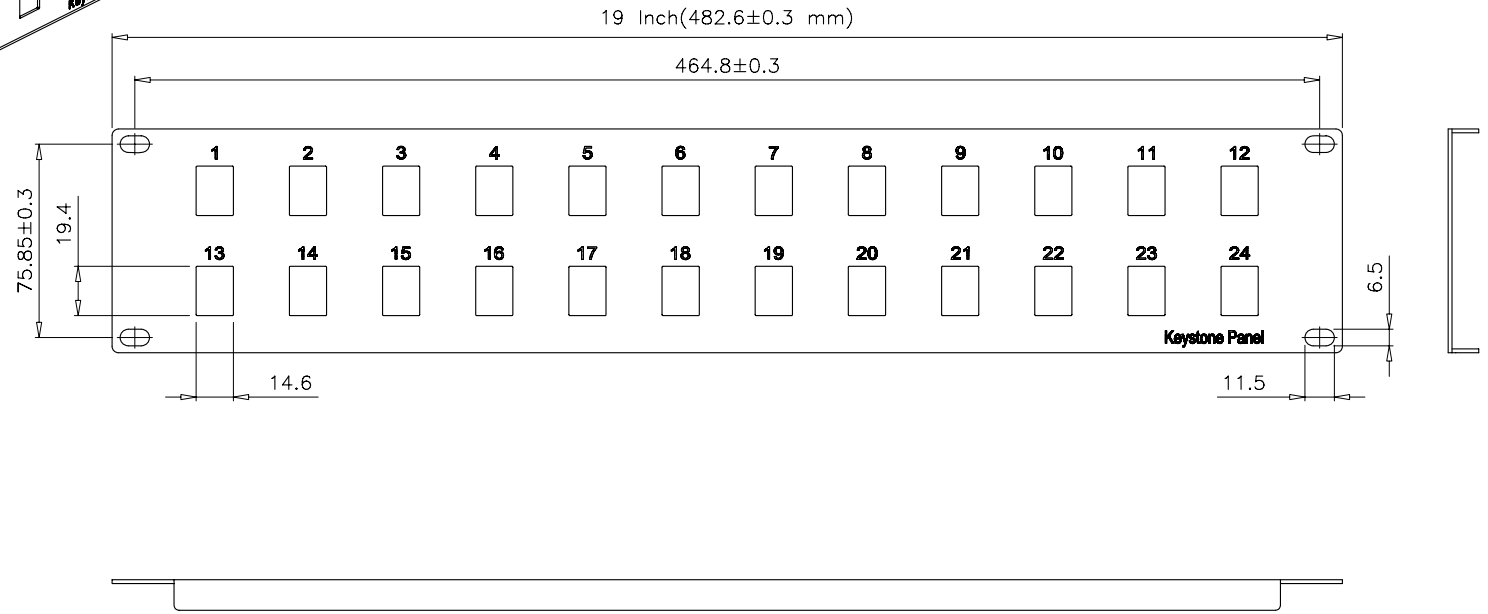

SCALE 1/4

Specification :

Material :  
 1. Panel : SPCC, 1.5 mm thickness with Black color painted.

|   |      |  |   |
|---|------|--|---|
|   | DSGN |  |  |
|   | CHK  |  |   |
| UNIT<br>M / M   | APPR |  | 2U 24port Panel for<br>Keysotne Jack (w/o keystone jack) BLACK                        |
| SCALE<br>1/3  |      |  |   |
| DWG NO:<br>102222   |      |  |   |