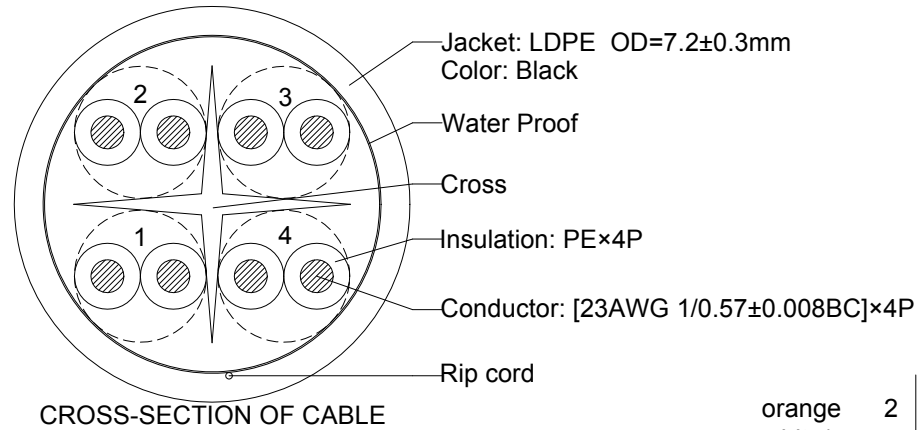

DATE	REV.	REVISION	DRAFTING	CHECKED
2019.05.16	A/0	NEW	FQ	ZCY

Marking: CAT.6 UTP (OUTDOOR USE) 23AWGX4P INSTALLATION CONFORM TO ANSI/TIA-568-C.2 & ISO/IEC 11801 ED.2 & EN 50288-6-1 XXXXFT

orange	2	green	3
white/orange		white/green	
blue	1	brown	4
white/blue		white/brown	

Parameter(20°C)

Item	Specified Value
Conductor resistance	≤74.5Ω/1000m
Rated Temperature	-20~75°C

Packing

Part No.	Color	Length (ft)	Wood axion	
			Size(cm)	
100969BK	Black	1000	D37xH27	

Unless specified on the drawing, tolerances are per the follows:

X.	±0.20	X°	±3
.X	±0.10	.X°	±0.3
.XX	±0.05		

DRAW. NO		TITLE	LAN CABLE Cat.6 U/UTP With Cross 23AWG×4P Solid Water-Blocking LDPE(outdoor) , 1000ft		
CUSTOMER		CUST' R P/N	100969BK	DATE	2019.05.16
SCALE		CHECK	ZCY	DATE	2019.05.16
UNIT	mm	APPROVED		SHEET	