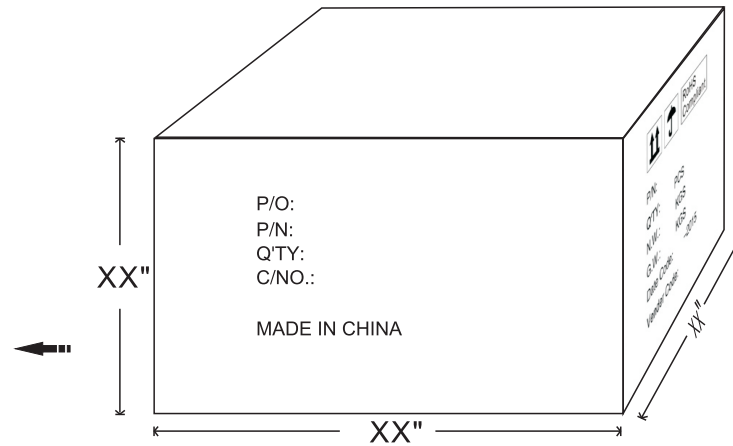

NOTE: CARTON MATERIAL MUST BE A=A

REVISION INFORMATION

Rev.	Rev. Date	Modified By	Brief Description

PART NO.	length/FT	CARTON SIZE(INCH)	Q'TY	G.W(LBS)
100903	1000	15.75x15.75x18.11	2	45.32

Main Mark

P/O:  
P/N:  
Q'TY:  
C/NO.:  
  
MADE IN CHINA

Side Mark

↑↑    ☂    **RoHS Compliant**

P/N:  
Q'TY:    PCS  
N.W.:    KGS  
G.W.:    KGS  
Date Code:  
  
Vender Code: Y4WUX

**BESTLINK**  
NETWORKARE

DRAWN BY :FP	DATE: 2017.09.21	DESCRIPTION: C5E FTP 24AWG
CHECKED BY :ZL	SHEET 1 of 2	ITEM NO.
APPROVED BY	SCALE 1: 1	REV. 00    UNIT: mm