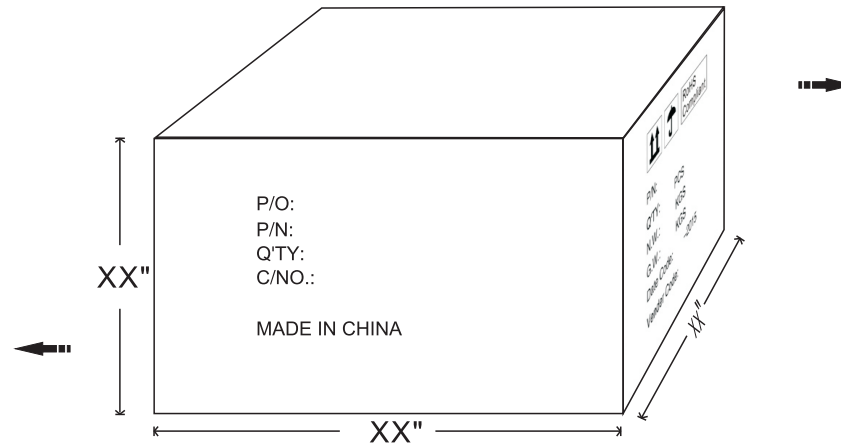

NOTE: CARTON MATERIAL MUST BE A=A

REVISION INFORMATION

Rev.	Rev. Date	Modified By	Brief Description

PART NO.	length/FT	CARTON SIZE(INCH)	Q'TY	G.W(LBS)
100901	1000	14.69x14.57x18.11	2	52.14

Main Mark

P/O:  
P/N:  
Q'TY:  
C/NO.:  
  
MADE IN CHINA

Side Mark

RoHS  
Compliant

P/N:

Q'TY: PCS

N.W.: KGS

G.W.: KGS

Date Code:

Vender Code: Y4WUX

DRAWN BY :FP	DATE: 2017.09.21	DESCRIPTION: C5E UTP 24AWG
CHECKED BY :ZL	SHEET 1 of 2	ITEM NO.
APPROVED BY	SCALE 1:1	REV. 00
UNIT:mm		