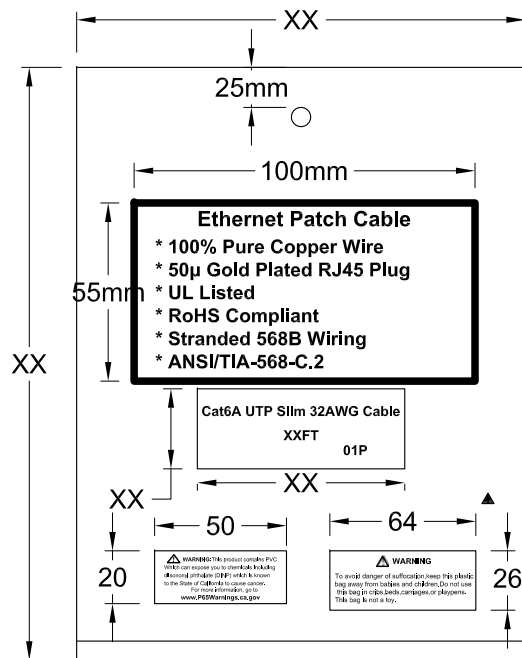

NOTE: ALL MATERIAL COMPLIANT ROHS STANDARD

REVISION INFORMATION			
Rec.	Rec. Date	Modified By	Brief Description

PE BAG SIZE(INCH)	PART NO.	length/FT	CARION SIZE(CM)	Q'TY	G.W(KG)
6.89*7.48	100290	1	40*40*17	500	6.2
6.89*7.48	100291	1.5	40*40*17	500	6.9
6.89*7.48	100292	2	40*40*20	500	6.0
6.89*7.48	100293	3	40*40*20	450	8.3
6.89*7.48	100294	4	40*40*20	400	7.0
6.89*7.48	100295	5	40*40*20	400	9.2
6.89*7.48	100296	6	40*40*17	250	6.6
6.89*7.48	100297	7	40*40*17	250	7.6
6.89*7.48	100298	10	40*40*20	250	9.4

**Main Mark**

P/O: 1900136  
P/N: 100250BK  
Q'TY:  
C/NO.: C01  
  
MADE IN CHINA

**Side Mark**

RoHS  
Compliant

P/N:  
Q'TY: PCS  
N.W.: KGS  
G.W.: KGS  
Date Code:  
  
Vendor code: PS01455

DRAWN BY LY	DATE: 2019/07/10	DESCRIPTION: UTP Cat 6A PATCH CORD
CHECKED BY MTC	SHEET 1 of 1	ITEM NO. 90612081
APPROVED BY	SCALE 1:1	REC. 00 UNIT: mm