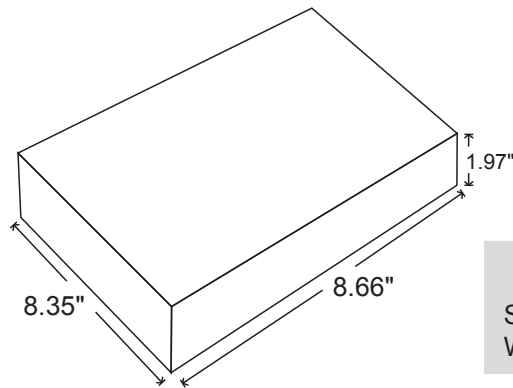

NOTE: CARTON MATERIAL MUST BE A=A

REVISION INFORMATION

Rev.	Rev. Date	Modified By	Brief Description

Unit package
 Size: 8.66"(L)*8.35"(W)*1.97"(H)
 Weight: 3.784LBS

P/O:
 P/N: 502686BK
 Q'TY:
 C/NO.:

 MADE IN CHINA

Carton Size: 17.32"(L)*9.25"(W)*8.86"(H)
Carton Quantity: 8pcs
Carton Weight: 31.15LBS

		RoHS Compliant
P/N: 502686BK		
Q'TY:	PCS	
N.W.:	KGS	
G.W.:	KGS	
Date Code:		
Vender Code:	PS00539	

DRAWN BY	DATE: 2021/2/18	DESCRIPTION: Full Motion TV Wall Mount LDA21-223	
CHECKED BY	SHEET 1 of 2	ITEM NO. 502686BK	
APPROVED BY	SCALE 1:1	REV. 00	UNIT:mm

220x212x50mm