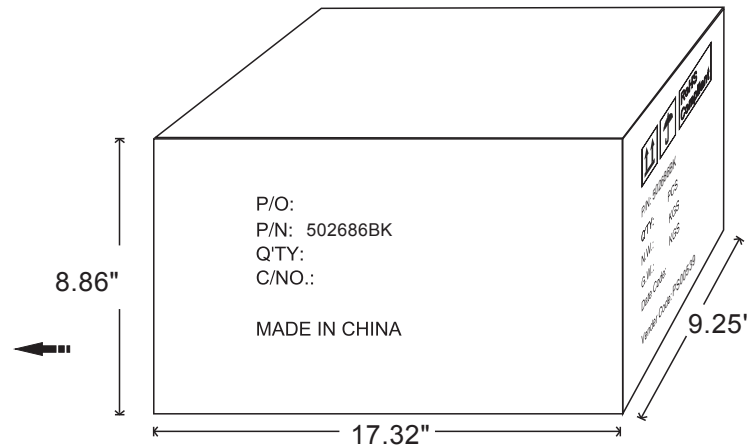

NOTE: CARTON MATERIAL MUST BE A=A

REVISION INFORMATION

Rev.	Rev. Date	Modified By	Brief Description

Unit package
 Size: 8.66"(L)*8.35"(W)*1.97"(H)
 Weight: 3.784LBS

P/O:
 P/N: 502686BK
 Q'TY:
 C/NO.:

 MADE IN CHINA

Carton Size: 17.32"(L)*9.25"(W)*8.86"(H)
Carton Quantity: 8pcs
Carton Weight: 31.15LBS

		RoHS Compliant
P/N: 502686BK		
Q'TY:	PCS	
N.W.:	KGS	
G.W.:	KGS	
Date Code:		
Vender Code:	PS00539	

DRAWN BY	DATE: 2021/2/18	DESCRIPTION: Full Motion TV Wall Mount LDA21-223	
CHECKED BY	SHEET 1 of 2	ITEM NO. 502686BK	
APPROVED BY	SCALE 1:1	REV. 00	UNIT:mm

220x212x50mm