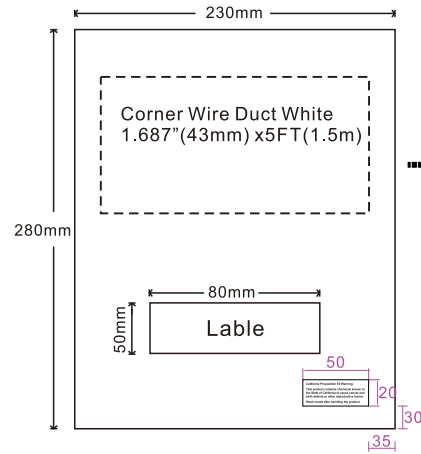

NOTE: CARTON MATERIAL MUST BE A=A

REVISION INFORMATION

Rev.	Rev. Date	Modified By	Brief Description

Bag Material: Poly Ethylene

Print content

back of bag

Carton Size: 59.75"(L)*8"(W)*4"(H)
 Carton Quantity: 20PCS
 Carton Weight: 3.3LBS

**RoHS
Compliant**

P/N: 220931
 Q'TY: 20PCS
 N.W: 9KGS
 G.W: 10KGS
 Date Code:

 Vender Code: PS01084

P/O:
 P/N: 220931
 Q'TY: 20PCS
 C/NO.: C6

 MADE IN CHINA

DRAWN BY	DATE: 2017/06/01	DESCRIPTION: Corner Wire Duct White 1.687"(43mm) x 5FT (1.5m)
CHECKED BY	SHEET 2 of 2	ITEM NO. 220931
APPROVED BY	SCALE 1: 1	REV.01 UNIT:mm