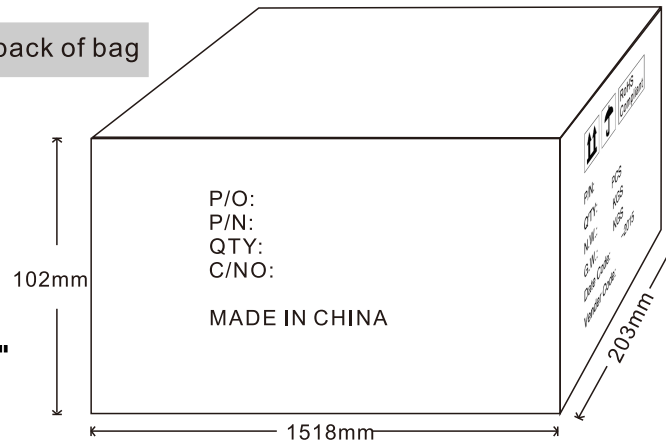

NOTE: CARTON MATERIAL MUST BE A=A

REVISION INFORMATION

Rev.	Rev. Date	Modified By	Brief Description

Bag Material: Poly Ethylene

Print content

back of bag

Carton Size: 59.75"(L)*8"(W)*4"(H)
 Carton Quantity: 20PCS
 Carton Weight: 3.3LBS

**RoHS
Compliant**

P/N: 220931
 Q'TY: 20PCS
 N.W: 9KGS
 G.W: 10KGS
 Date Code:

 Vender Code: PS01084

P/O:
 P/N: 220931
 Q'TY: 20PCS
 C/NO.: C6

 MADE IN CHINA

DRAWN BY	DATE: 2017/06/01	DESCRIPTION: Corner Wire Duct White 1.687"(43mm) x 5FT (1.5m)
CHECKED BY	SHEET 2 of 2	ITEM NO. 220931
APPROVED BY	SCALE 1: 1	REV.01 UNIT:mm