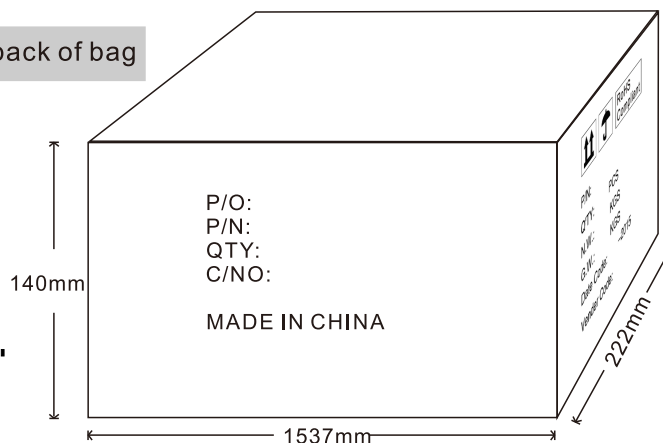

NOTE: CARTON MATERIAL MUST BE A=A

REVISION INFORMATION

Rev.	Rev. Date	Modified By	Brief Description

Bag Material: Poly Ethylene

Print content

back of bag

P/O:
P/N:220930
Q'TY:20PCS
C/NO.:C6

MADE IN CHINA

Carton Size: 60.5"(L)*8.75"(W)*5.5"(H)
Carton Quantity:20PCS
Carton Weight:3.3LBS

**RoHS
Compliant**

P/N:220930
 Q'TY:20PCS
 N.W:13KGS
 G.W:14KGS
 Date Code:

 Vender Code: PS01084

DRAWN BY	DATE: 2017/06/01	DESCRIPTION: Corner Wire Duct White 2.187"(56mm) x5FT(1.5m)
CHECKED BY	SHEET 2 of 2	ITEM NO. 220930
APPROVED BY	SCALE 1: 1	REV.01 UNIT:mm