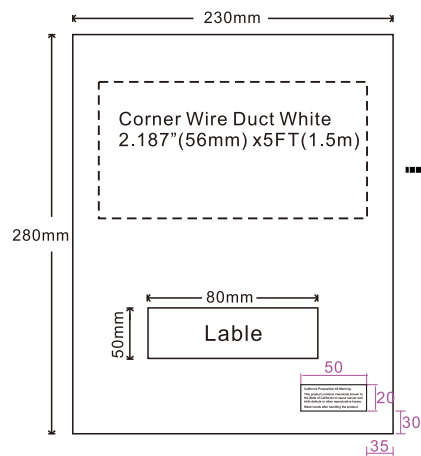

NOTE: CARTON MATERIAL MUST BE A=A

REVISION INFORMATION

Rev.	Rev. Date	Modified By	Brief Description

Bag Material: Poly Ethylene

Print content

back of bag

P/O:
P/N:220930
Q'TY:20PCS
C/NO.:C6

MADE IN CHINA

Carton Size: 60.5"(L)*8.75"(W)*5.5"(H)
Carton Quantity:20PCS
Carton Weight:3.3LBS

**RoHS
Compliant**

P/N:220930
 Q'TY:20PCS
 N.W:13KGS
 G.W:14KGS
 Date Code:

 Vender Code: PS01084

DRAWN BY	DATE: 2017/06/01	DESCRIPTION: Corner Wire Duct White 2.187"(56mm) x5FT(1.5m)
CHECKED BY	SHEET 2 of 2	ITEM NO. 220930
APPROVED BY	SCALE 1: 1	REV.01 UNIT:mm