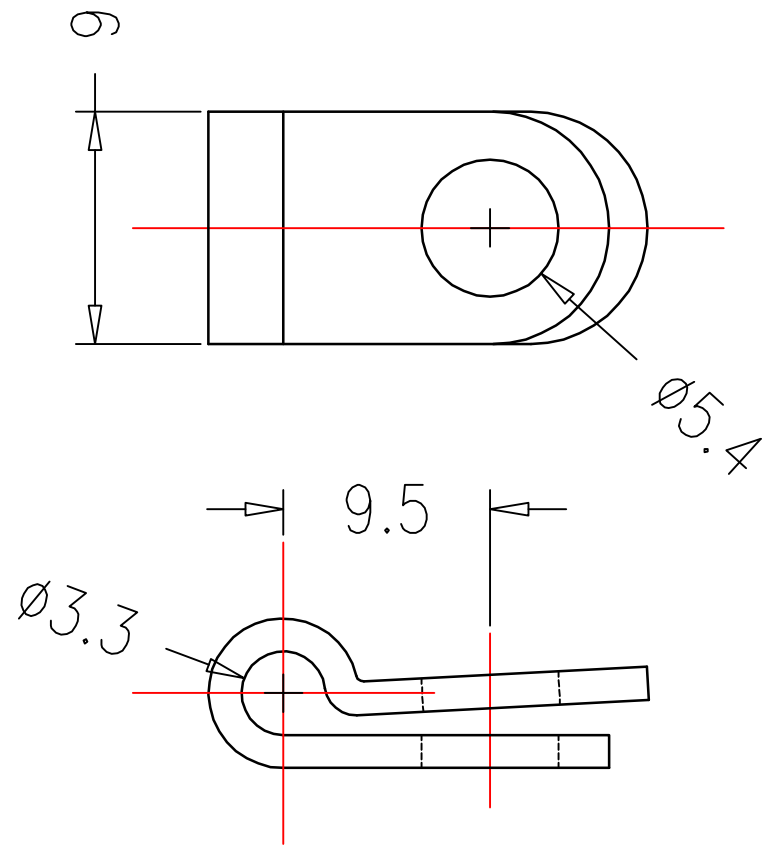

NOTE: ALL MATERIAL COMPLIANT ROHS STANDARD

REVISION INFORMATION		
Rev.Date	Modified By	Brief Description

③				
②				
①	220301CL	R Type Cable Clamp 1/8 " Clear		
NO.	PARTNAME	SPECIFICATION DESCRIPTION	QTY	UNIT

BestLinkNetwork

DRAWN BY	DATE: 2012/7/1	DESCRIPTION: R Type Cable Clamp 1/8 "
CHECKED BY	SHEET 1 of 1	ITEM NO. 1/8R
APPROVED BY	SCALE 1:1	REV. 00 UNIT:mm