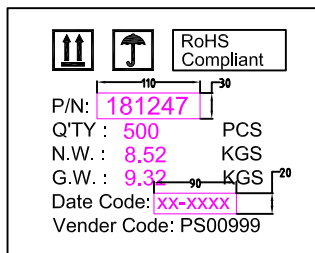

MAIN MARK

SIDE MARK

Label  
Size: 50\*20mm

Label:  
Size: 10 x 5 mm

Label:  
Size: 35 x 20 mm

Carton Size: 12.80"(L)\*11.42"(W)\*9.06"(H)  
Carton Quantity: 500 pcs  
Carton Weight: 20.55 LBS

Packing Instruction: