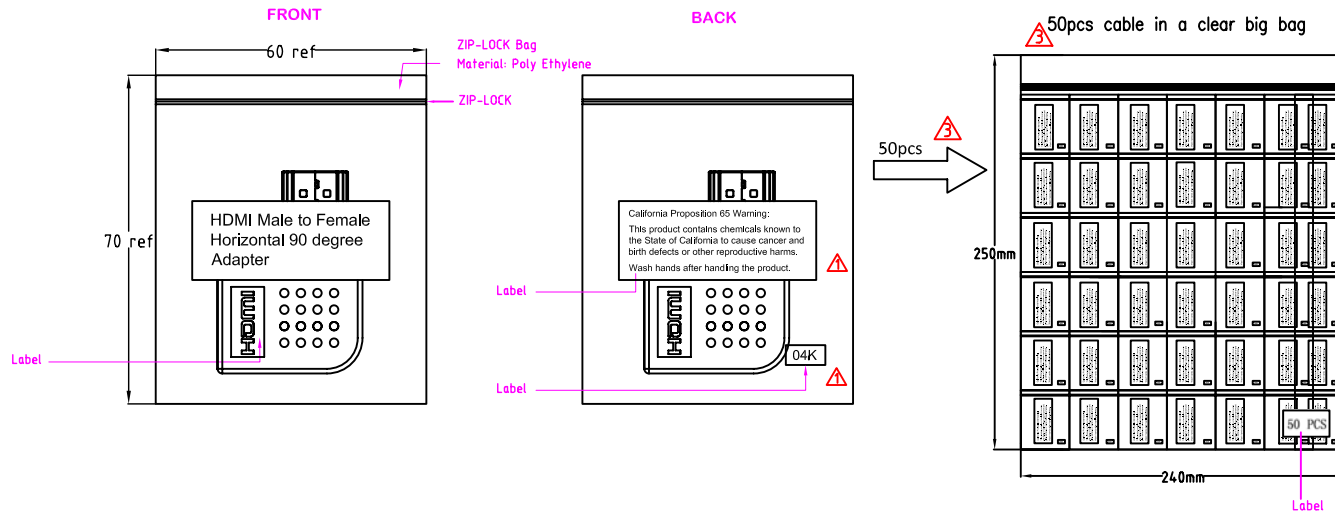

NO.	PART NAME	SPECIFICATION DESCRIPTION	QTY	UNIT
①	PCBA	HDMI A Male to Female PCBA		
②	Conn	HDMI A Male,Pin G/F,Black Insulation,Shell/Steel(Gold Plated)		
③	Conn	HDMI A Female,Pin G/F,Black Insulation,Shell/Steel(Gold Plated)		
④	Innermold	PE,Low density		
⑤	Overmold	PVC,45Pa,Black		

Unless specified on the drawing, tolerances are per the follows:

.	+1
.x	+0.3
.xx	+0.05

DRAWN BY	DATE: 2017/08/21	DESCRIPTION: HDMI Male-Female 90 degree Adapter
CHECKED BY	SHEET 1 of 2	ITEM NO. 181247
APPROVED BY	SCALE None	REV. 3.0

MAIN MARK

SIDE MARK

Label  
Size: 50\*20mm

Label:  
Size: 10 x 5 mm

Label:  
Size: 35 x 20 mm

Carton Size: 12.80"(L)\*11.42"(W)\*9.06"(H)  
Carton Quantity: 500 pcs  
Carton Weight: 20.55 LBS

Packing Instruction:

DRAWN BY	DATE: 2017/08/21	DESCRIPTION: HDMI Male-Female 90 degree Adapter	
CHECKED BY	SHEET 2 of 2	ITEM NO. 181247	
APPROVED BY	SCALE None	REV. 3.0	UNIT: mm