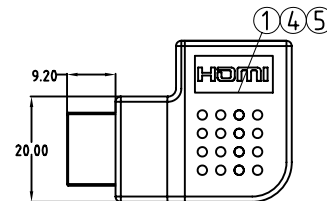

Electrical character:

- 1)100% Open/short/Intermittent testing
- 2)Withstanding voltage:DC/AC 300V AT 10ms.
- 3)Insulation resistance:10M Ohm(min)
- 4)Conductive resistance:2 Ohm

PIN ASSIGNMENT

HDMI A F	HDMI A M
3	3
1	1
2	2
6	6
4	4
5	5
9	9
7	7
8	8
12	12
10	10
11	11
19	19
14	14
17	17
13	13
15	15
16	16
18	18
SHELL	SHELL

MAIN MARK

SIDE MARK

Label  
Size: 50\*20mm

Label:  
Size: 10 x 5 mm

Label:  
Size: 35 x 20 mm

Carton Size: 12.80"(L)\*11.42"(W)\*9.06"(H)  
Carton Quantity: 500 pcs  
Carton Weight: 20.55 LBS

Packing Instruction: