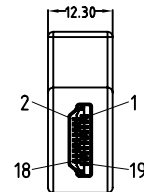

Electrical character:

- 1)100% Open/short/Intermittent testing
- 2)Withstanding voltage:DC/AC 300V AT 10ms.
- 3)Insulation resistance:10M Ohm(min)
- 4)Conductive resistance:2 Ohm

PIN ASSIGNMENT

HDMI A F	HDMI A M
3	3
1	1
2	2
6	6
4	4
5	5
9	9
7	7
8	8
12	12
10	10
11	11
19	19
14	14
17	17
13	13
15	15
16	16
18	18
SHELL	SHELL

NO.	PART NAME	SPECIFICATION DESCRIPTION	QTY	UNIT
①	PCBA	HDMI A Male to Female PCBA		
②	Conn	HDMI A Male,Pin G/F,Black Insulation,Shell/Steel(Gold Plated)		
③	Conn	HDMI A Female,Pin G/F,Black Insulation,Shell/Steel(Gold Plated)		
④	Innermold	PE,Low density		
⑤	Overmold	PVC,45Pa,Black		

MAIN MARK

SIDE MARK

Label  
Size: 50\*20mm

Label:  
Size: 10 x 5 mm

Label:  
Size: 35 x 20 mm

Carton Size: 12.80"(L)\*11.42"(W)\*9.06"(H)  
Carton Quantity: 500 pcs  
Carton Weight: 20.55 LBS

Packing Instruction:

DRAWN BY	DATE: 2017/08/21	DESCRIPTION: HDMI Male-Female 90 degree Adapter	
CHECKED BY	SHEET 2 of 2	ITEM NO. 181247	
APPROVED BY	SCALE None	REV. 3.0	UNIT: mm