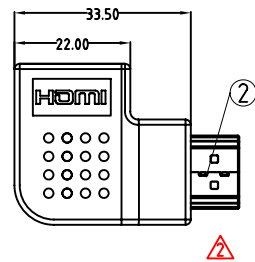

Electrical character:

- 1)100% Open/short/Intermittent testing
- 2)Withstanding voltage:DC/AC 300V AT 10ms.
- 3)Insulation resistance:10M Ohm(min)
- 4)Conductive resistance:2 Ohm

PIN ASSIGNMENT

HDMI A F	HDMI A M
3	3
1	1
2	2
6	6
4	4
5	5
9	9
7	7
8	8
12	12
10	10
11	11
19	19
14	14
17	17
13	13
15	15
16	16
18	18
SHELL	SHELL

MAIN MARK

SIDE MARK

Label  
Size: 50\*20mm

Label:  
Size: 10 x 5 mm

Label:  
Size: 35 x 20 mm

Carton Size: 12.80"(L)\*11.42"(W)\*9.06"(H)  
Carton Quantity: 500 pcs  
Carton Weight: 20.55 LBS

Packing Instruction:

1. Each product in a POLY-BAG, The label is attached to the PE bag. 50pcs cable in a clear big bag, The label is attached to the PE bag,
2. Use a waterproof bag to pack the products before going into master carton. Make sure each individual cable is staggered and positioned tidily. A paperboard is needed in both the bottom and the top of the products.
3. See shipping mark on the left.

DRAWN BY	DATE: 2017/08/21	DESCRIPTION: HDMI Male-Female 90 degree Adapter	
CHECKED BY	SHEET 2 of 2	ITEM NO. 181247	
APPROVED BY	SCALE None	REV. 3.0	UNIT: mm