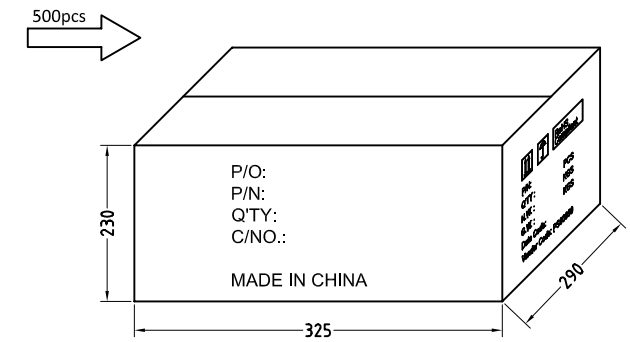

Unless specified on the drawing, tolerances are per the follows:

.	+1
.x	+0.3
.xx	+0.05

DRAWN BY	DATE: 2017/08/21	DESCRIPTION: HDMI Male-Female 90 degree Adapter
CHECKED BY	SHEET 1 of 2	ITEM NO. 181247
APPROVED BY	SCALE None	REV. 3.0

MAIN MARK

SIDE MARK

Label  
Size: 50\*20mm

Label:  
Size: 10 x 5 mm

Label:  
Size: 35 x 20 mm

Carton Size: 12.80"(L)\*11.42"(W)\*9.06"(H)  
Carton Quantity: 500 pcs  
Carton Weight: 20.55 LBS

Packing Instruction: