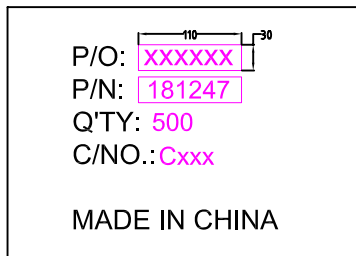

Unless specified on the drawing, tolerances are per the follows:

.	+1
.x	+0.3
.xx	+0.05

DRAWN BY	DATE: 2017/08/21	DESCRIPTION: HDMI Male-Female 90 degree Adapter
CHECKED BY	SHEET 1 of 2	ITEM NO. 181247
APPROVED BY	SCALE None	REV. 3.0

MAIN MARK

SIDE MARK

Label  
Size: 50\*20mm

Label:  
Size: 10 x 5 mm

Label:  
Size: 35 x 20 mm

Carton Size: 12.80"(L)\*11.42"(W)\*9.06"(H)  
Carton Quantity: 500 pcs  
Carton Weight: 20.55 LBS

Packing Instruction: