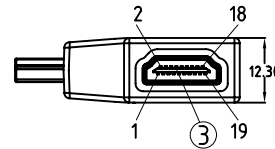

Electrical character:

- 1)100% Open/short/Intermittent testing
- 2)Withstanding voltage:DC/AC 300V AT 10ms.
- 3)Insulation resistance:10M Ohm(min)
- 4)Conductive resistance:2 Ohm

PIN ASSIGNMENT

HDMI A F	HDMI A M
3	3
1	1
2	2
6	6
4	4
5	5
9	9
7	7
8	8
12	12
10	10
11	11
19	19
14	14
17	17
13	13
15	15
16	16
18	18
SHELL	SHELL

NO.	PART NAME	SPECIFICATION DESCRIPTION	QTY	UNIT
①	PCBA	HDMI A Male to Female PCBA		
②	Conn	HDMI A Male,Pin G/F,Black Insulation,Shell/Steel(Gold Plated)		
③	Conn	HDMI A Female,Pin G/F,Black Insulation,Shell/Steel(Gold Plated)		
④	Innermold	PE,Low density		
⑤	Overmold	PVC,45Pa,Black		

MAIN MARK

SIDE MARK

Label  
Size: 50\*20mm

Label:  
Size: 10 x 5 mm

Label:  
Size: 35 x 20 mm

Carton Size: 12.80"(L)\*11.42"(W)\*9.06"(H)  
Carton Quantity: 500 pcs  
Carton Weight: 20.55 LBS

Packing Instruction:

1. Each product in a POLY-BAG, The label is attached to the PE bag. 50pcs cable in a clear big bag, The label is attached to the PE bag,
2. Use a waterproof bag to pack the products before going into master carton. Make sure each individual cable is staggered and positioned tidily. A paperboard is needed in both the bottom and the top of the products.
3. See shipping mark on the left.