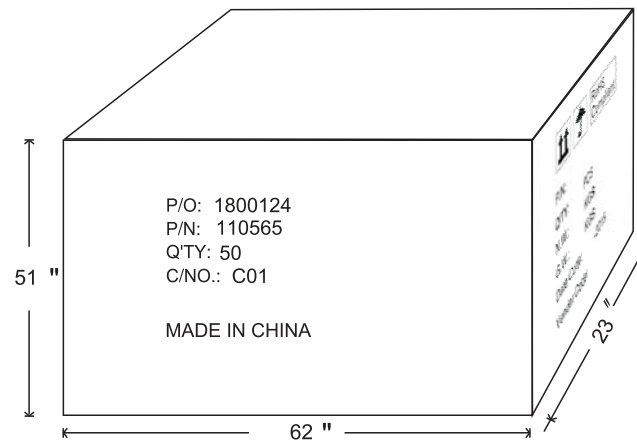

DRAWN BY	DATE: 2018/7/4	DESCRIPTION: 1 x 4 HDMI Splitter
CHECKED BY	SHEET 4 of 5	ITEM NO. 110565
APPROVED BY	SCALE 1: 1	REV. 00 UNIT:mm

NOTE: CARTON MATERIAL MUST BE A=A

REVISION INFORMATION

Rev.	Rev. Date	Modified By	Brief Description

**Unit package**  
 Size: 17(L)\* 11(W)\* 5.5(H)cm  
 Weight: 0.379 LBS

Side Mark

		<b>RoHS Compliant</b>
P/N: 110565		
Q'TY: 50 PCS		
N.W.: 10.00 KGS		
G.W.: 11.00 KGS		
Date Code: 27-2018		
Vender Code: PS01412		

Main Mark

P/O: 1800124  
 P/N: 110565  
 Q'TY: 50  
 C/NO.: C01  
  
 MADE IN CHINA

**Carton Size: 62(L)\* 51(W)\* 23(H)cm**  
 Carton Quantity: 50 pcs  
 Carton Weight: 24.25 LBS

DRAWN BY	DATE: 2018/7/4	DESCRIPTION: 1 x 4 HDMI Splitter
CHECKED BY	SHEET 5 of 5	ITEM NO. 110565
APPROVED BY	SCALE 1: 1	REV. 00
UNIT:mm		