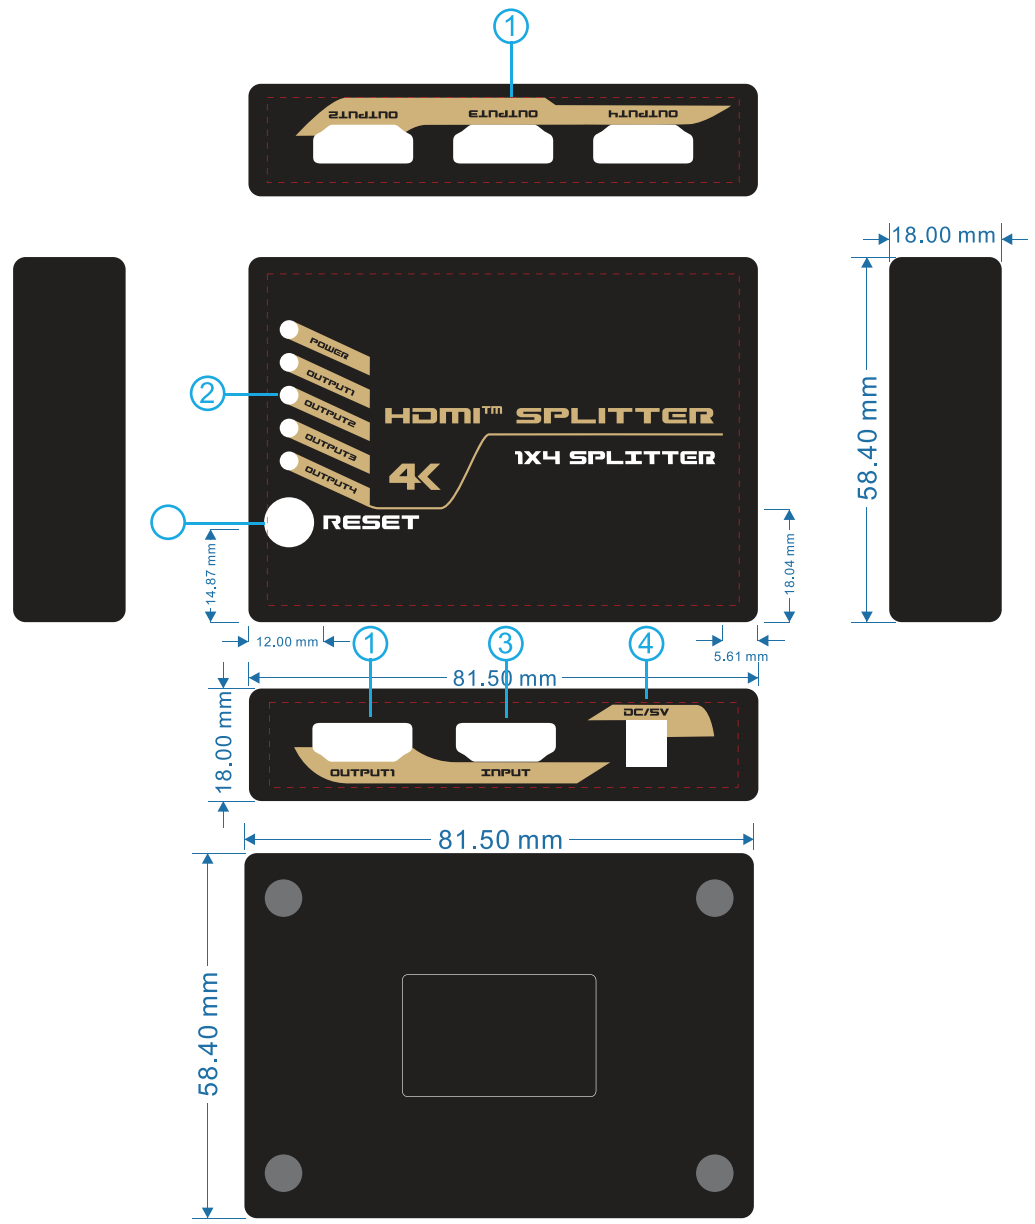

NOTE: ALL MATERIAL COMPLIANT ROHS STANDARD

REVISION INFORMATION			
Rev.	Rev. Date	Modified By	Brief Description

- ① HDMI Output Ports
- ② Output LEDs
- ③ HDMI Input Port
- ④ DC/5V
- ⑤ Reset button

**Remark: The products are with golden silk-screen.**

③	User manual		1	PCS
②	Power Supply		1	PCS
①	1 x 4 HDMI Splitter		1	PCS
NO.	PART NAME	SPECIFICATION DESCRIPTION	QTY	UNIT

Unless specified on the drawing, tolerances are per the follows:  
 .           +1  
 .x         +0.2  
 .xx        +0.05

DRAWN BY	DATE: 2018/7/4	DESCRIPTION: 1 x 4 HDMI Splitter	
CHECKED BY	SHEET 1 of 5	ITEM NO. 110565	
APPROVED BY	SCALE 1:1	REV. 00	UNIT:mm

REVISION INFORMATION			
Rev.	Rev. Date	Modified By	Brief Description

### 1.0 Introduction

This 4-port 4K HDMI™ splitter lets you share four HDMI™ displays or projectors with an HDMI™-enabled audio / video source device, such as a computer, Blu-ray player or cable TV, set-top box. The 4K splitter is also backward compatible with previous HDMI™ revisions, supporting 1080p / 720p HDMI™ video resolution devices. Even if you don't require 4K video today, this 4 ports splitter ensures you'll be ready to take advantage of tomorrow's display technology.