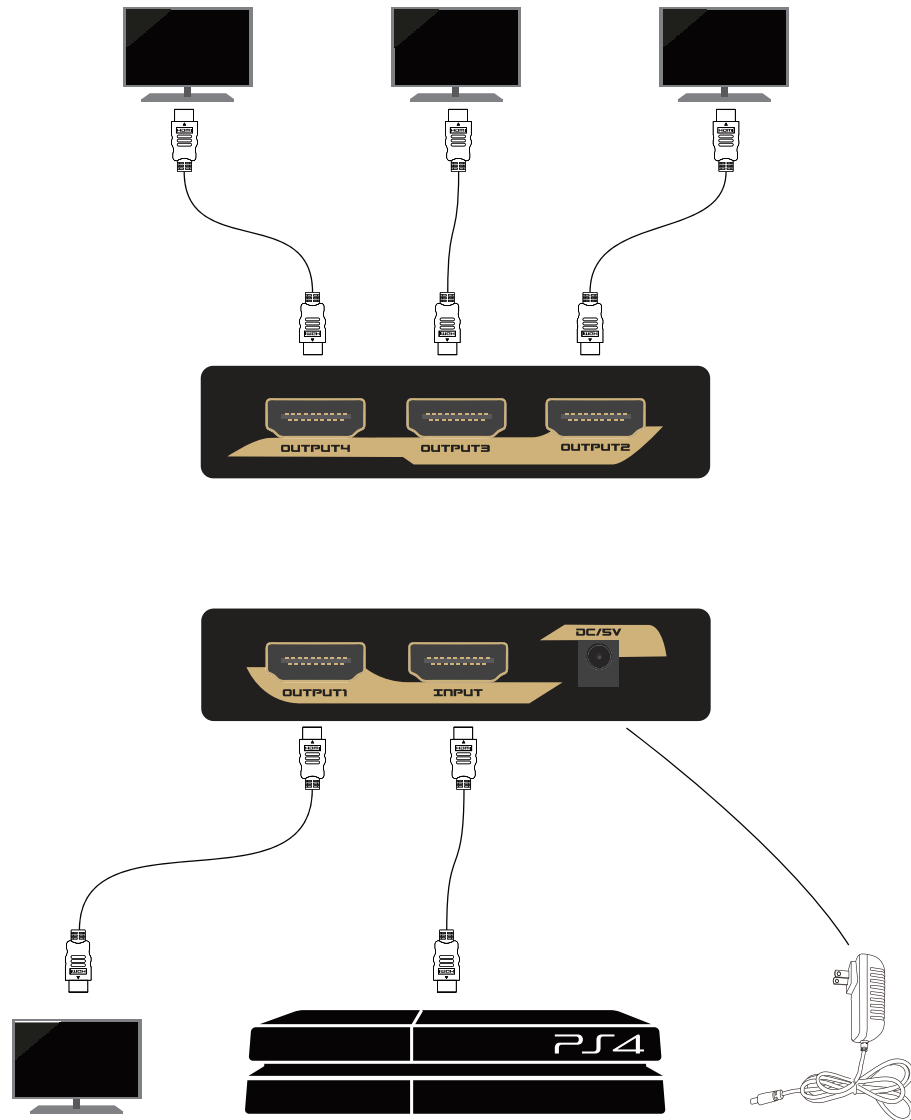

NOTE: ALL MATERIAL COMPLIANT ROHS STANDARD

REVISION INFORMATION			
Rev.	Rev. Date	Modified By	Brief Description

- ① HDMI Output Ports
- ② Output LEDs
- ③ HDMI Input Port
- ④ DC/5V
- ⑤ Reset button

**Remark: The products are with golden silk-screen.**

DRAWN BY	DATE: 2018/7/4	DESCRIPTION: 1 x 4 HDMI Splitter	
CHECKED BY	SHEET 1 of 5	ITEM NO. 110565	
APPROVED BY	SCALE 1:1	REV. 00	UNIT:mm

REVISION INFORMATION			
Rev.	Rev. Date	Modified By	Brief Description

### 1.0 Introduction

This 4-port 4K HDMI™ splitter lets you share four HDMI™ displays or projectors with an HDMI™-enabled audio / video source device, such as a computer, Blu-ray player or cable TV, set-top box. The 4K splitter is also backward compatible with previous HDMI™ revisions, supporting 1080p / 720p HDMI™ video resolution devices. Even if you don't require 4K video today, this 4 ports splitter ensures you'll be ready to take advantage of tomorrow's display technology.