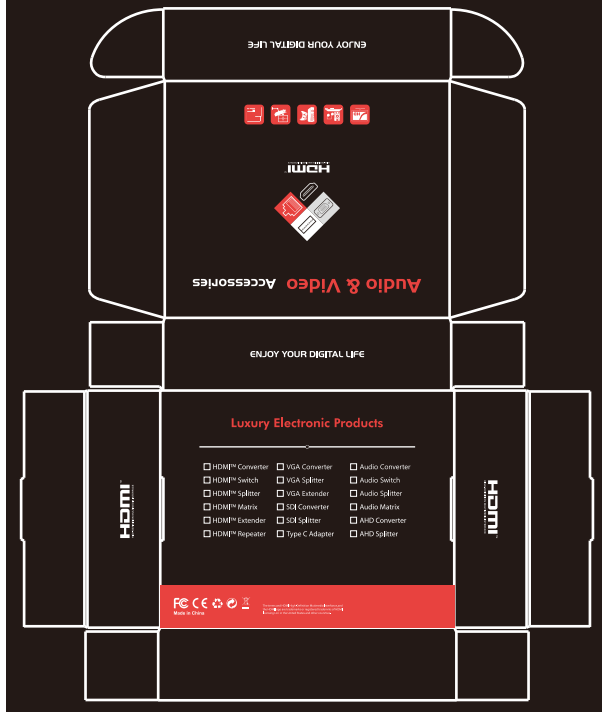

NOTE: ALL MATERIAL COMPLIANT ROHS STANDARD

REVISION INFORMATION			
Rev.	Rev. Date	Modified By	Brief Description

Size:243MMx196MMx60MM

NO.	PART NAME	SPECIFICATION DESCRIPTION	QTY	UNIT
④	Remote Control		1	PCS
③	User Manual		1	PCS
②	Power Supply		1	PCS
①	HDMI 4x2 Matrix w/Audio 4K@30Hz		1	PCS

Unless specified on the drawing, tolerances are per the follows:
.x +1
.x +0.2
.xx +0.05

DRAWN BY		DATE: 2019/8/30	DESCRIPTION: 4x2 Matrix w/Audio	
CHECKED BY		SHEET 3 of 5	ITEM NO. 110557	
APPROVED BY	SCALE 1: 1	REV. 00	UNIT:mm