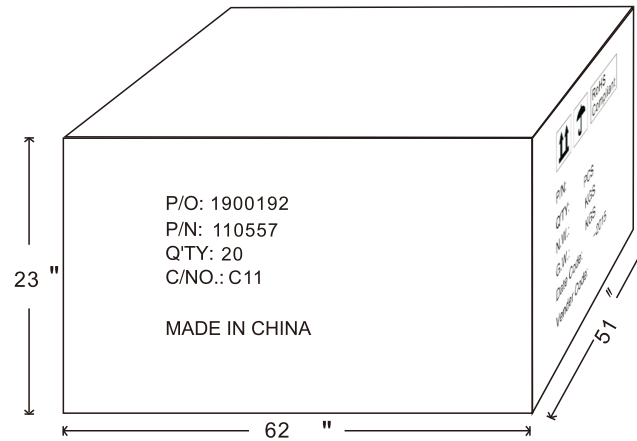

Size:243MMx196MMx60MM

NO.	PART NAME	SPECIFICATION DESCRIPTION	QTY	UNIT
④	Remote Control		1	PCS
③	User Manual		1	PCS
②	Power Supply		1	PCS
①	HDMI 4x2 Matrix w/Audio 4K@30Hz		1	PCS

Unless specified on the drawing, tolerances are per the follows:
 .x +1
 .x +0.2
 .xx +0.05

Unit package
 Size: 24.3(L)*19(W)*6(H)cm
 Weight: 1.55 LBS

Side Mark

**RoHS
Compliant**

P/N: 110557
 Q'TY: 20 PCS
 N.W.: 14.02 KGS
 G.W.: 15.02 KGS
 Date Code: 36-2019
 Vender Code: PS01412

Main Mark

P/O: 1900192
 P/N: 110557
 Q'TY: 20
 C/NO.: C11
 MADE IN CHINA

Carton Size: 62(L)*51(W)*23(H)cm
 Carton Quantity: 20 pcs
 Carton Weight: 33.11 LBS

DRAWN BY	DATE: 2019/8/30	DESCRIPTION: 4x2 Matrix w/Audio
CHECKED BY	SHEET 5 of 5	ITEM NO. 110557
APPROVED BY	SCALE 1: 1	REV. 00
		UNIT:mm 