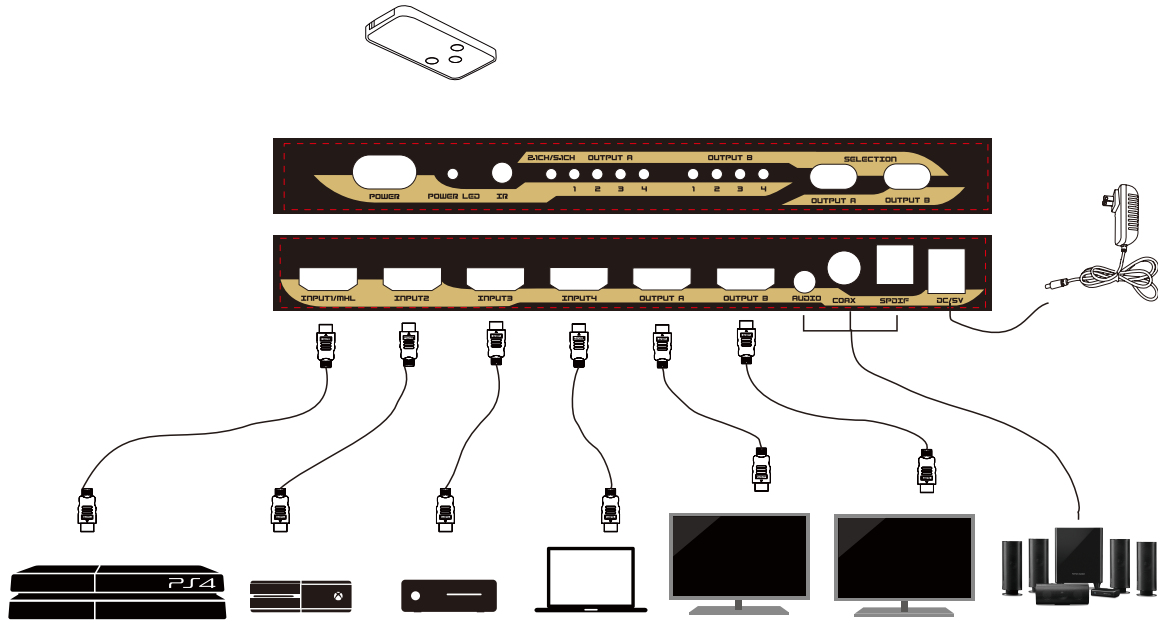

The 4K HDMI™ Matrix Switch lets you share up to 4 distinct HDMI™ audio, between 2 independent displays or projectors. This matrix switch allows each input and the corresponding audio to be switched individually, meaning that different two A/V sources can be shown on each output, or a single source can be output to two, offering maximum flexibility. The switcher features a front panel LED light for easy status monitoring, plus a wireless IR Control for simple control from a distance. Ideal for connecting/switching multiple sources in data centers, help desks and video broadcasting Facilities, Perfect for digital signage applications in retail environments requiring more than one media player.

2.0 Feature

- One HDMI input (input 1) supports MHL/HDMI signal, the other three HDMI inputs support only HDMI signal
- Support audio output simultaneously: Stereo, Toslink and Coaxial
- Audio channels are select-able via remote control
- Supports highest video resolution 4K@30Hz
- Supports 340MHz/3.4Gbps per channel (10.2Gbps all channels) bandwidth
- Supports 16 bit per channel (48bit all channels) deep color
- Supports uncompressed audio such as LPCM
- Support compressed audio such as DTS, Dolby Digital (including DTS-HD Master Audio™ and Dolby TrueHD)
- Support Full 3D

Note: Dolby is a trademark of Dolby Laboratories.

3.0 Package Content

1) Main Unit
2) 5V DC Power Adapter
3) User Manual
4) Remote Control

NO.	PART NAME	SPECIFICATION DESCRIPTION	QT'Y	UNIT
④	Remote Control		1	PCS
③	User Manual		1	PCS
②	Power Supply		1	PCS
①	HDMI 4x2 Matrix w/Audio 4K@30Hz		1	PCS

Unless specified on the drawing, tolerances are per the follows:
.x +1
.xx +0.2
.xxx +0.05

DRAWN BY	DATE: 2019/8/30	DESCRIPTION: 4x2 Matrix w/Audio
CHECKED BY	SHEET 2 of 5	ITEM NO. 110557
APPROVED BY	SCALE 1:2	REV. 00 UNIT:mm