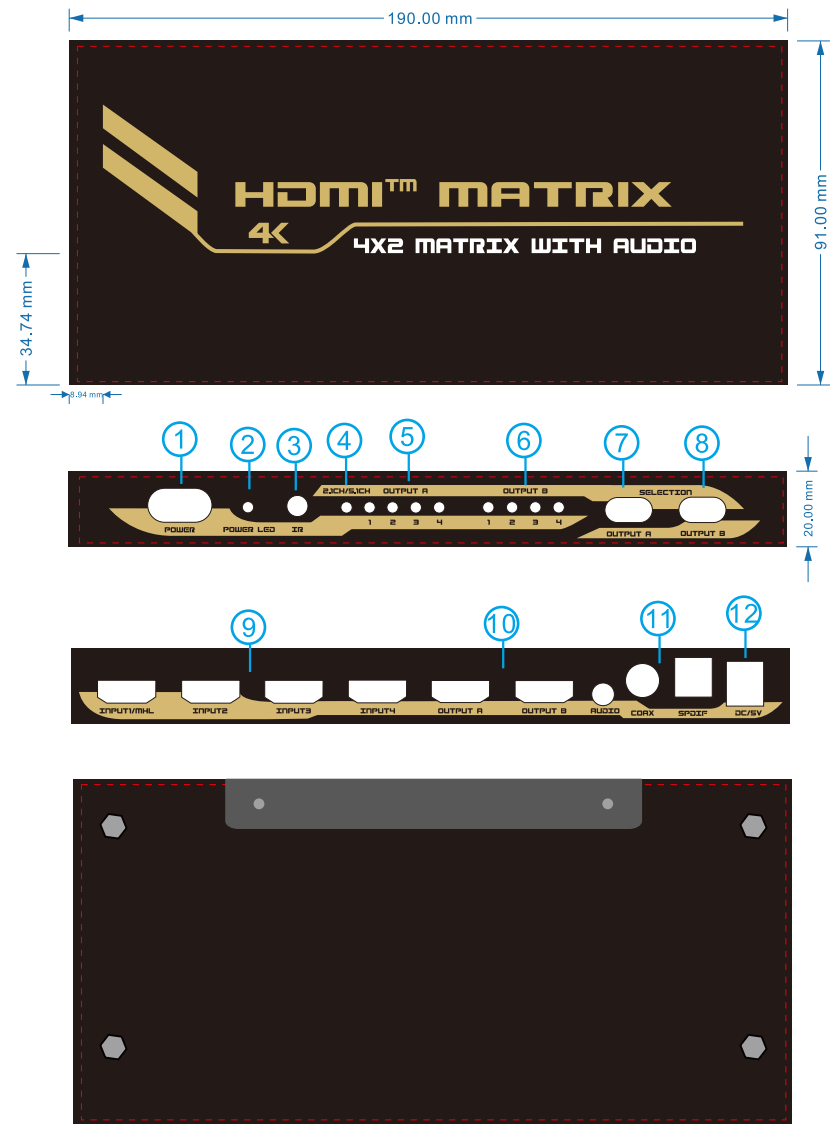

NOTE: ALL MATERIAL COMPLIANT ROHS STANDARD

REVISION INFORMATION			
Rev.	Rev. Date	Modified By	Brief Description

- ① Power On/off Button
- ② Power LED
- ③ IR Receiver
- ④ 2.1CH/5.1CH LED
- ⑤ Output A Input LED
- ⑥ Output B Input LED
- ⑦ Output A Select Button
- ⑧ Output B Select Button
- ⑨ HDMI Input Port
- ⑩ HDMI Output Port
- ⑪ Audio Output port
- ⑫ DC 5V In Port

NO.	PART NAME	SPECIFICATION DESCRIPTION	QTY	UNIT
③				
②				
①				

Unless specified on the drawing, tolerances are per the follows:
 . +1
 .x +0.2
 .xx +0.05

DRAWN BY	DATE: 2019/8/30	DESCRIPTION: 4x2 Matrix w/Audio
CHECKED BY	SHEET 1 of 5	ITEM NO. 110557
APPROVED BY	SCALE 1:2	REV. 00 UNIT:mm

NOTE: ALL MATERIAL COMPLIANT ROHS STANDARD

REVISION INFORMATION			
Rev.	Rev. Date	Modified By	Brief Description

1.0 Introduction

The 4K HDMI™ Matrix Switch lets you share up to 4 distinct HDMI™ audio, between 2 independent displays or projectors. This matrix switch allows each input and the corresponding audio to be switched individually, meaning that different two A/V sources can be shown on each output, or a single source can be output to two, offering maximum flexibility. The switcher features a front panel LED light for easy status monitoring, plus a wireless IR Control for simple control from a distance. Ideal for connecting/switching multiple sources in data centers, help desks and video broadcasting Facilities, Perfect for digital signage applications in retail environments requiring more than one media player.