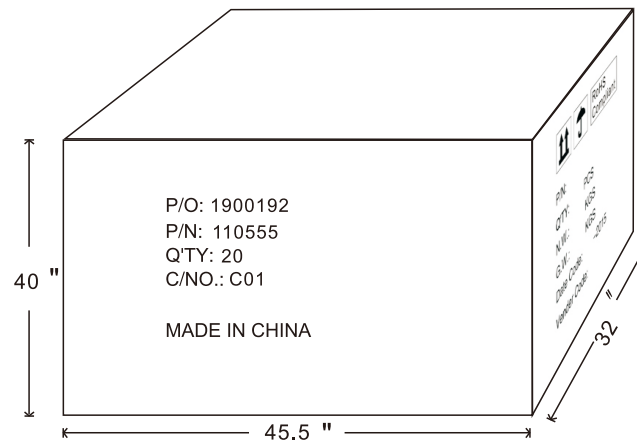

Size:207MMx187MMx56MM

Remark: The products are with silver silk-screen.

NO.	PART NAME	SPECIFICATION DESCRIPTION	QTY	UNIT
③	User Manual		1	PCS
②	Power Supply		1	PCS
①	HDMI Splitter 1x4 4K@60Hz		1	PCS

Unless specified on the drawing, tolerances are per the follows:

Rev.	Rev. Date	Modified By	Brief Description

Unit package
 Size: 20.7(L)*18.7(W)*5.6(H)cm
 Weight: 0.981 LBS

Side Mark

		RoHS Compliant
P/N: 110555		
Q'TY: 20 PCS		
N.W.: 8.9 KGS		
G.W.: 9.7 KGS		
Date Code: 36-2019		
Vender Code: PS01412		

Main Mark

P/O: 1900192
 P/N: 110555
 Q'TY: 20
 C/NO.: C01

 MADE IN CHINA

Carton Size: 45.5(L)*32(W)*40(H)cm
 Carton Quantity: 20 pcs
 Carton Weight: 21.38 LBS

DRAWN BY	DATE: 2019/8/30	DESCRIPTION: 4Way Splitter 4K@60Hz
CHECKED BY	SHEET 5 of 5	ITEM NO. 110555
APPROVED BY	SCALE 1: 1	REV. 00
UNIT:mm		