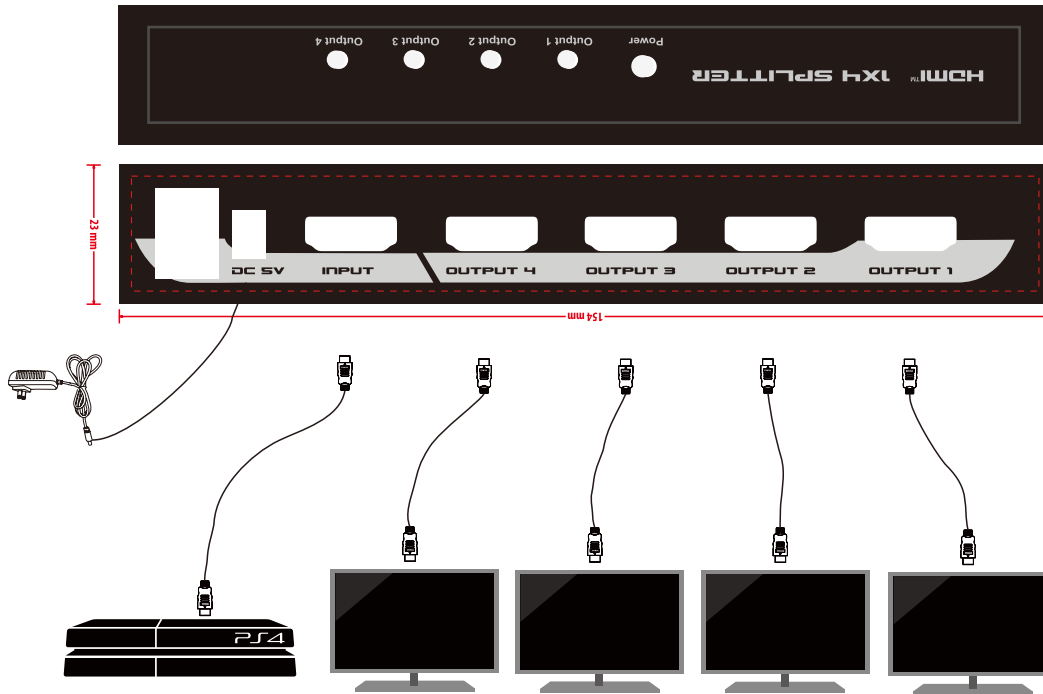

REVISION INFORMATION			
Rev.	Rev. Date	Modified By	Brief Description

1.0 Introduction

The HDMI™ 4K splitter 1x4 lets you share four HDMI™ displays or projectors with an HDMI™-enabled audio / video source device. With support for Ultra HD (4K@60Hz) the HDMI™ splitter ensures astonishing picture quality, four times the resolution of HD 1080p@60 Hz. The 4K splitter is also backward compatible with previous HDMI™ revisions, supporting 1080p / 720p HDMI™ video resolution devices. Even if you don't require 4K video today, the HDMI™ 4K Splitter 1x4 ensures you'll be ready to take advantage of tomorrow's display technology.

2.0 Feature

- Support full 3D video format
- Support high resolution up to 4K@60Hz YUV 4:4:4
- Support HDCP 2.2 and HDCP 1.4
- Support High Dynamic Range (HDR) video
- Support highest data transfer rate up to 6.0Gbps per channel (18Gbps all channels)
- TMDS clock can be up to 600MHz
- Support 12bit per channel (36bit all channels) deep color
- Support uncompressed audio such as LPCM
- Support compressed audio such as DTS, Dolby Digital(including DTS-HD Master Audio™ and Dolby TrueHD)

Note: Dolby is a trademark of Dolby Laboratories.

3.0 Package Content

- 1)Main Unit
- 2)5V DC Power Adaptor
- 3)User Manual

Remark: The products are with silver silk-screen.

NO.	PART NAME	SPECIFICATION DESCRIPTION	QTY	UNIT
③	User Manual		1	PCS
②	Power Supply		1	PCS
①	HDMI Splitter 1x4 4K@60Hz		1	PCS

Unless specified on the drawing, tolerances are per the follows:
.x +1
.0x +0.2
.xx +0.05

DRAWN BY	DATE: 2019/8/30	DESCRIPTION: 4Way Splitter 4K@60Hz
CHECKED BY	SHEET 2 of 5	ITEM NO. 110555
APPROVED BY	SCALE 1: 1	REV. 00 UNIT:mm