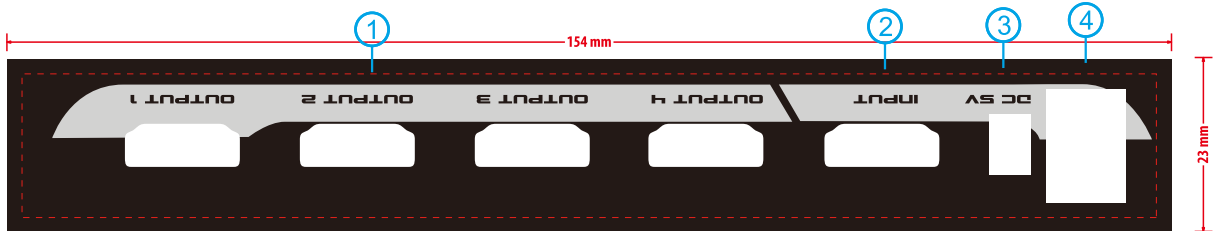

NOTE: ALL MATERIAL COMPLIANT ROHS STANDARD

REVISION INFORMATION			
Rev.	Rev. Date	Modified By	Brief Description

- ① HDMI Output Ports
- ② HDMI Input Ports
- ③ DC 5V In
- ④ Power On/off Button
- ⑤ Output LED
- ⑥ Power LED