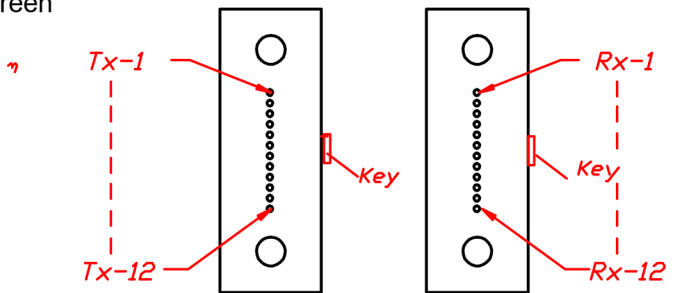

Fiber-MM50&62.5/125um,OM3 ,SM-G652d
 Cable Color-- MM50&62.5/125um-Orange, OM3-Aqua, SM-Yellow
 Cable Material-PVC
 Multi Housing Color-- MM50&62.5/125um-Beige,OM3-Aque,SM-Green
 Single Boot Color-is all black

VIEW P1 VIEW P2

OPTICAL CONNECTOR	
FROM P1	TO P2
Tx-1	Rx-1
Tx-2	Rx-2
Tx-3	Rx-3
Tx-4	Rx-4
Tx-5	Rx-5
Tx-6	Rx-6
Tx-7	Rx-7
Tx-8	Rx-8
Tx-9	Rx-9
Tx-10	Rx-10
Tx-11	Rx-11
Tx-12	Rx-12

2. CABLE ASSEMBLY AND ITS COMPONENTS ARE COMPLIANT WITH EU DIRECTIVE 2002/95/EC ON THE RESTRICTION OF THE USE OF HAZARDOUS SUBSTANCES IN ELECTRICAL AND ELECTRONIC EQUIPMENT (RoHS).

Length	Item #
5m	102661
10m	102662
15m	102663
20m	102664
30m	102665

			ANGLES ±0.5°		UNITS: mm	VERSION: A	MTP OPTICAL CABLE
			SURFACE TEXTURE $\sqrt{\quad}$		SCALE: 1:1	DATE: 2010/12/1	
			TOLERANCES ARE:		PAGE: 1/1	DRAWING BY: Sunny	
			[.X] =		MATERIAL	CHECK BY:	
			[.XX] =			APPROVE BY: Huangzz	
REV	DESCRIPTION	DATE	[.XXX] =				SD-106283-12X1