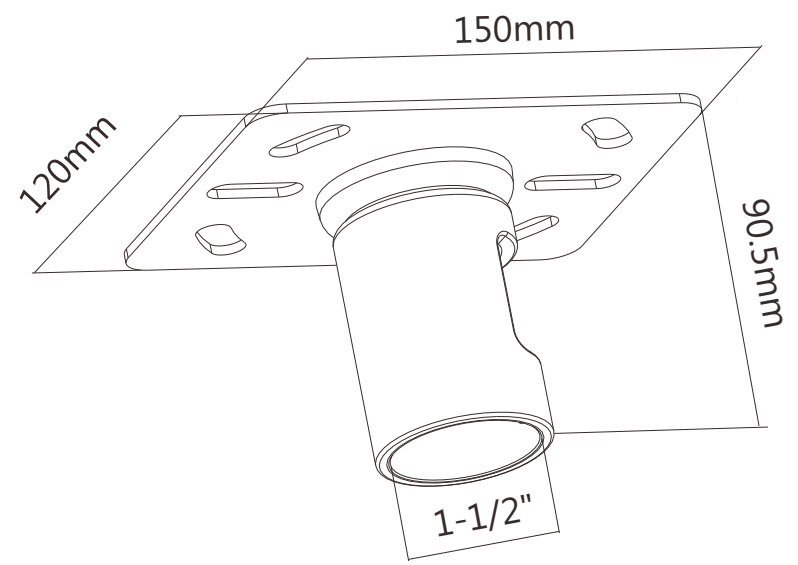

NOTE: ALL MATERIAL COMPLIANT ROHS STANDARD

REVISION INFORMATION			
Rev.	Rev. Date	Modified By	Brief Description

DRAWN BY	DATE: 2015/6/4	DESCRIPTION: Flat TV Ceiling Mount Ceiling Plate CE8-01
CHECKED BY	SHEET 1 of 1	ITEM NO. 502860BK
APPROVED BY	SCALE 1:1	REV. 00 UNIT: mm

NO.	PART NAME	SPECIFICATION DESCRIPTION	QTY	UNIT
③				
②				
①				