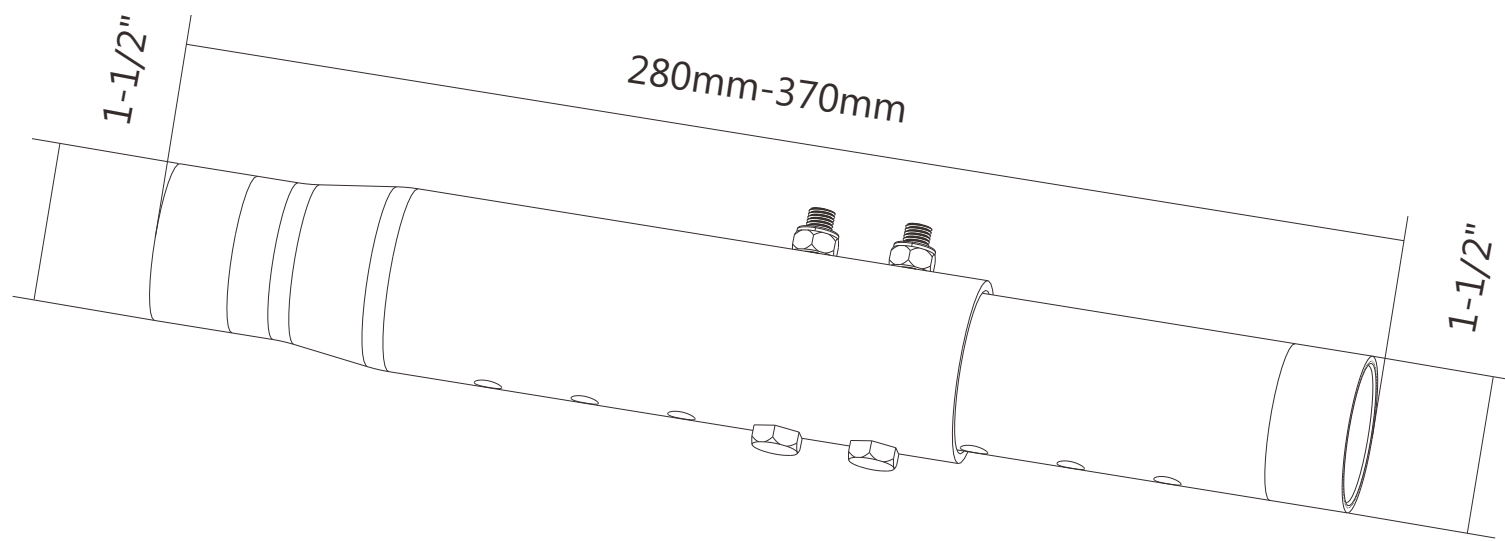

NOTE: ALL MATERIAL COMPLIANT ROHS STANDARD

REVISION INFORMATION			
Rev.	Rev. Date	Modified By	Brief Description

DRAWN BY	DATE: 2015/6/4	DESCRIPTION: Flat TV Ceiling Mount Extension Column CE8-04
CHECKED BY	SHEET 1 of 1	ITEM NO. 502858BK
APPROVED BY	SCALE 1:1	REV. 00

UNIT: mm

NO.	PART NAME	SPECIFICATION DESCRIPTION	QTY	UNIT
③				
②				
①				