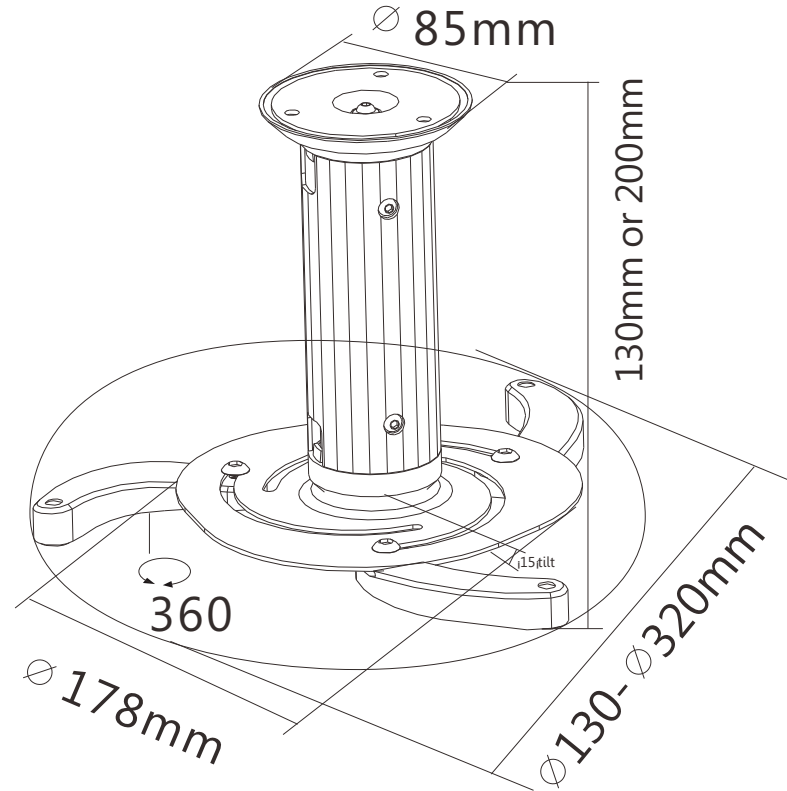

NOTE: ALL MATERIAL COMPLIANT ROHS STANDARD

REVISION INFORMATION			
Rev.	Rev. Date	Modified By	Brief Description

**Package M**

**Package W**

DRAWN BY	DATE: 2015/6/4	DESCRIPTION: Projector Ceiling Mount PRB-1 Black
CHECKED BY	SHEET 1 of 1	ITEM NO. 502700BK
APPROVED BY	SCALE 1:1	REV. 00 UNIT: mm

NO.	PART NAME	SPECIFICATION DESCRIPTION	QTY	UNIT