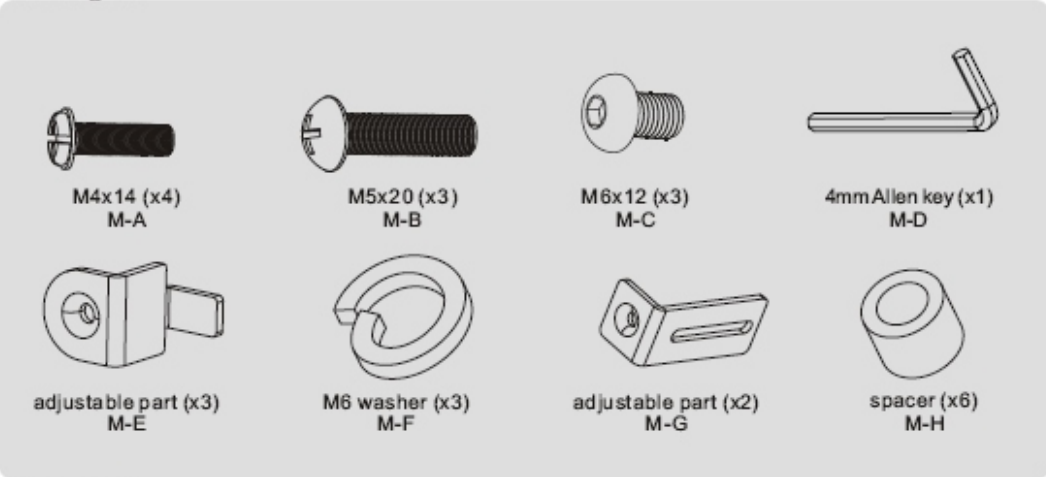

NOTE: ALL MATERIAL COMPLIANT ROHS STANDARD

REVISION INFORMATION			
Rev.	Rev. Date	Modified By	Brief Description

**Package M**

**Package W**

DRAWN BY	DATE: 2015/6/4	DESCRIPTION: Projector Ceiling Mount PRB-1 Black
CHECKED BY	SHEET 1 of 1	ITEM NO. 502700BK
APPROVED BY	SCALE 1:1	REV. 00 UNIT: mm