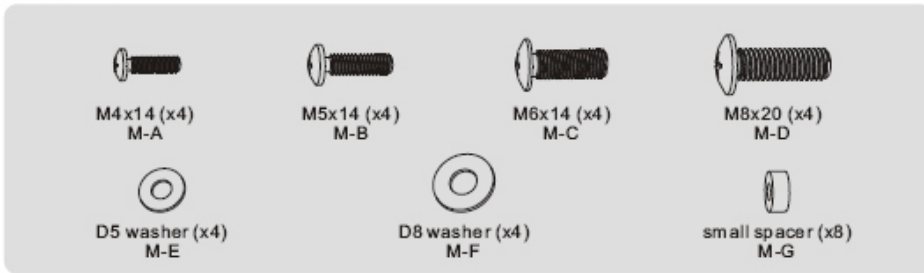

NOTE: ALL MATERIAL COMPLIANT ROHS STANDARD

REVISION INFORMATION			
Rev.	Rev. Date	Modified By	Brief Description

Package M

Package W

DRAWN BY	DATE: 2015/6/4	DESCRIPTION: Flat TV Ceiling Mount 17~37" Tilt/Swivel, LCD-504A Black
CHECKED BY	SHEET 1 of 1	ITEM NO. 502660BK
APPROVED BY	SCALE 1:1	REV. 00 UNIT: mm

NO.	PART NAME	SPECIFICATION DESCRIPTION	QTY	UNIT
③				
②				
①				