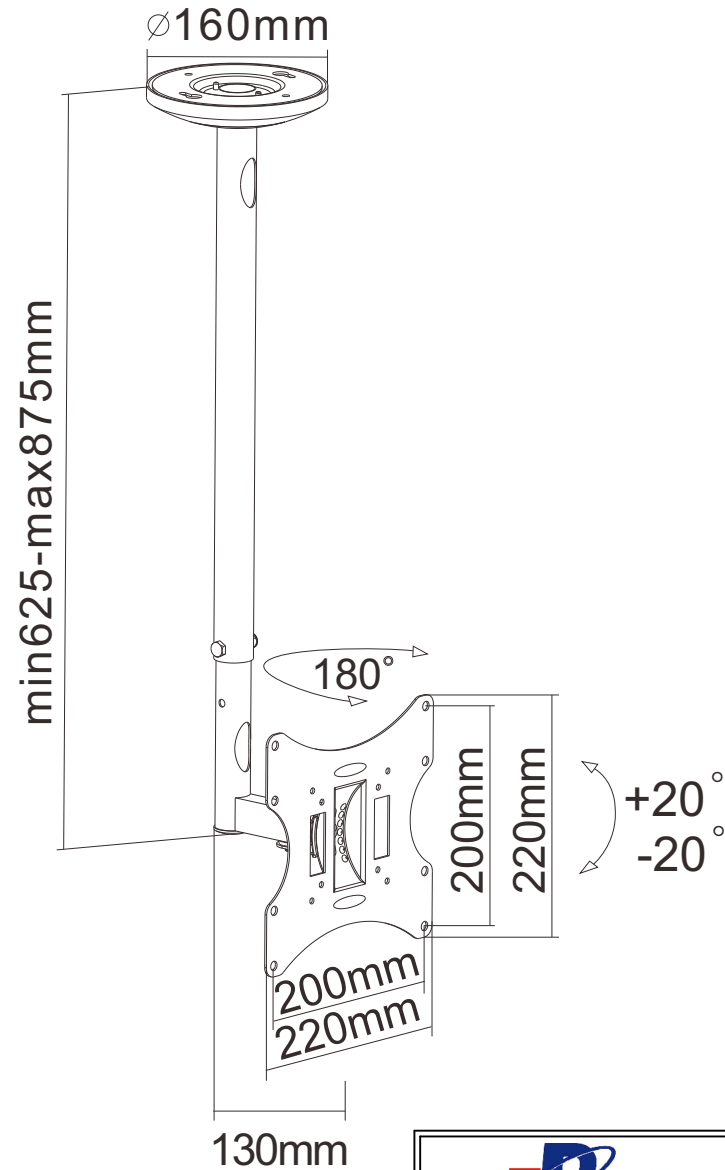

NOTE: ALL MATERIAL COMPLIANT ROHS STANDARD

REVISION INFORMATION			
Rev.	Rev. Date	Modified By	Brief Description

Package M

Package W

DRAWN BY	DATE: 2015/6/4	DESCRIPTION: Flat TV Ceiling Mount 17~37" Tilt/Swivel, LCD-504A Black
CHECKED BY	SHEET 1 of 1	ITEM NO. 502660BK
APPROVED BY	SCALE 1:1	REV. 00 UNIT: mm

NO.	PART NAME	SPECIFICATION DESCRIPTION	QTY	UNIT
③				
②				
①				