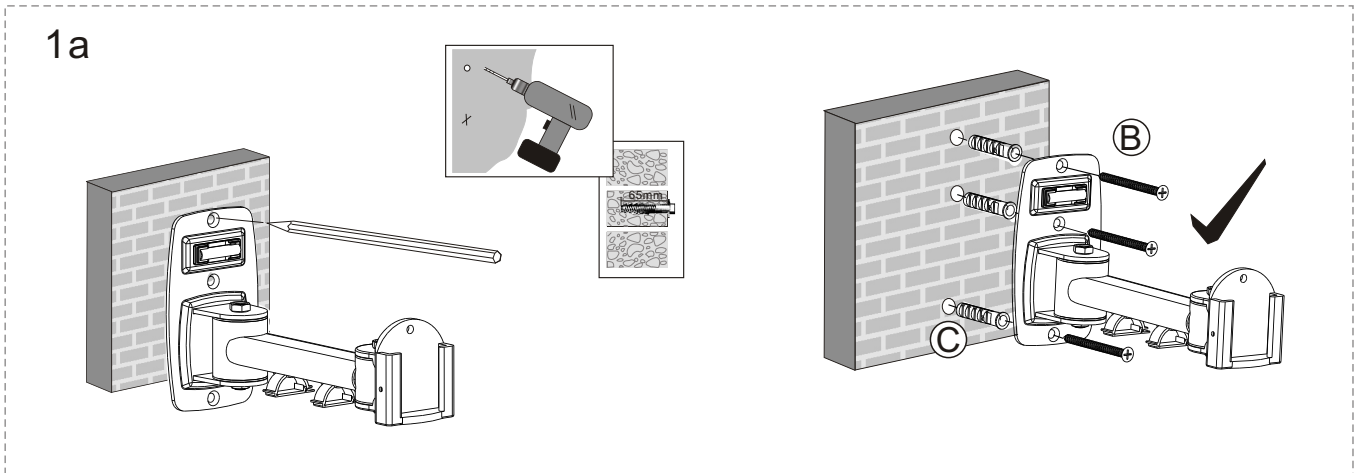

Manual Instruction

TV VESA50/75/100/200mm

MAX 20kgs/44lbs

TV to Wall: Min.: 96mm Max.:250mm

A	 x4	B	 x3 M6x65	C	 x3 Ø 10x50	D	 x2 M4x4	E	 x4 M4x12	F	 x4 M5x12	G	 x4 M6x12
---	--	---	---	---	---	---	--	---	--	---	---	---	---