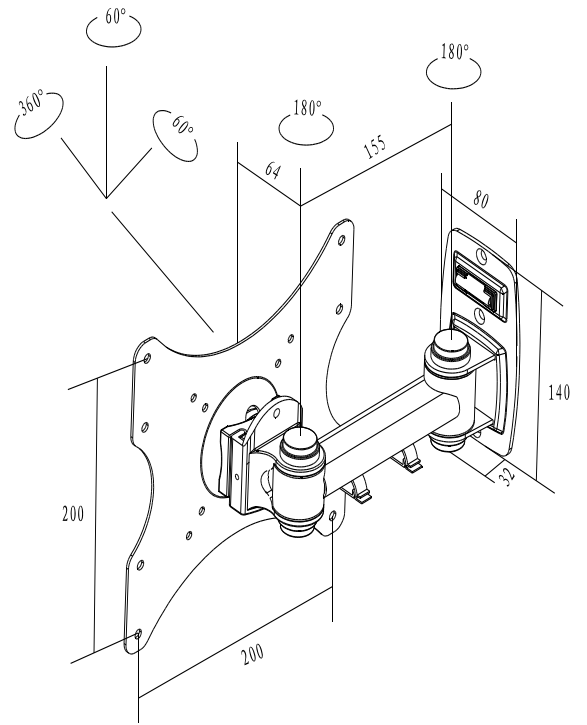

Manual Instruction

TV VESA50/75/100/200mm

MAX 20kgs/44lbs

TV to Wall: Min.: 96mm Max.:250mm

A	 x4	B	 x3 M6x65	C	 x3 Ø 10x50	D	 x2 M4x4	E	 x4 M4x12	F	 x4 M5x12	G	 x4 M6x12
---	--	---	---	---	---	---	--	---	--	---	---	---	---

2

3

4

5

6

The padlock is not included