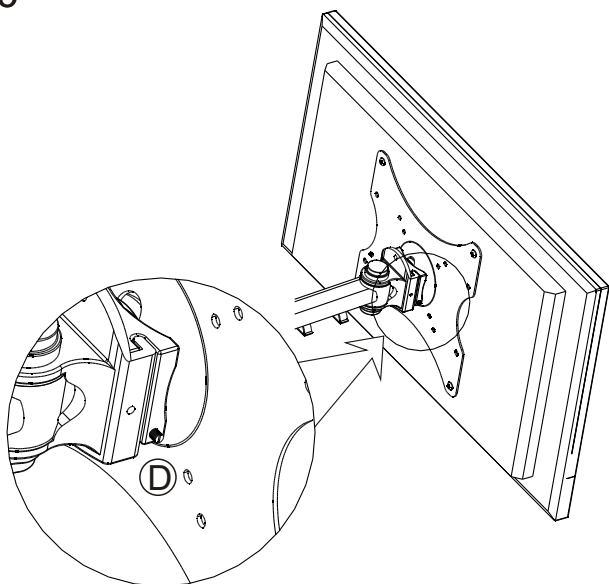

Manual Instruction

TV VESA50/75/100/200mm

MAX 20kgs/44lbs

TV to Wall: Min.: 96mm Max.:250mm

A	 x4	B	 x3 M6x65	C	 x3 Ø 10x50	D	 x2 M4x4	E	 x4 M4x12	F	 x4 M5x12	G	 x4 M6x12
---	--	---	---	---	---	---	--	---	--	---	---	---	---

2

3

4

5

6

The padlock is not included