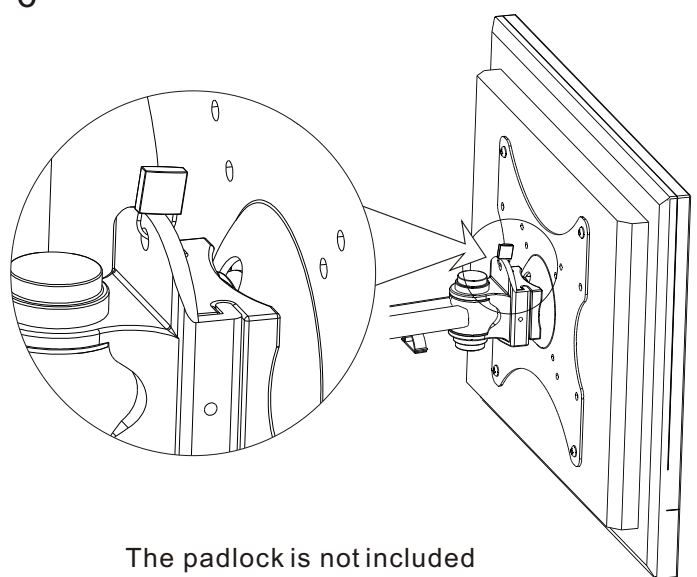

2

3

4

5

6

The padlock is not included