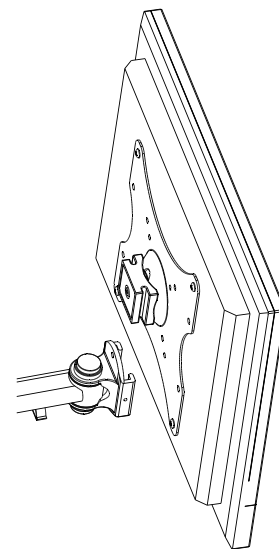

Manual Instruction

TV VESA50/75/100/200mm

MAX 20kgs/44lbs

TV to Wall: Min.: 96mm Max.:250mm

A	 x4	B	 x3 M6x65	C	 x3 Ø 10x50	D	 x2 M4x4	E	 x4 M4x12	F	 x4 M5x12	G	 x4 M6x12
---	--	---	---	---	---	---	--	---	--	---	---	---	---

2

3

4

5

6

The padlock is not included