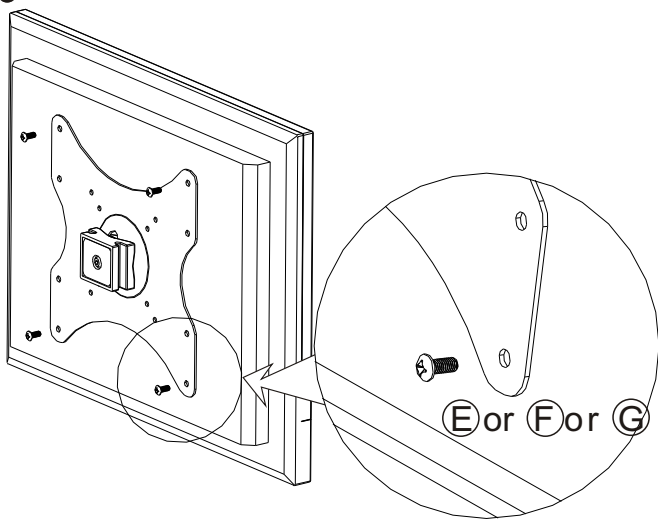

Manual Instruction

TV VESA50/75/100/200mm

MAX 20kgs/44lbs

TV to Wall: Min.: 96mm Max.:250mm

A	 x4	B	 x3 M6x65	C	 x3 Ø 10x50	D	 x2 M4x4	E	 x4 M4x12	F	 x4 M5x12	G	 x4 M6x12
---	--	---	---	---	---	---	--	---	--	---	---	---	---

2

3

4

5

6

The padlock is not included