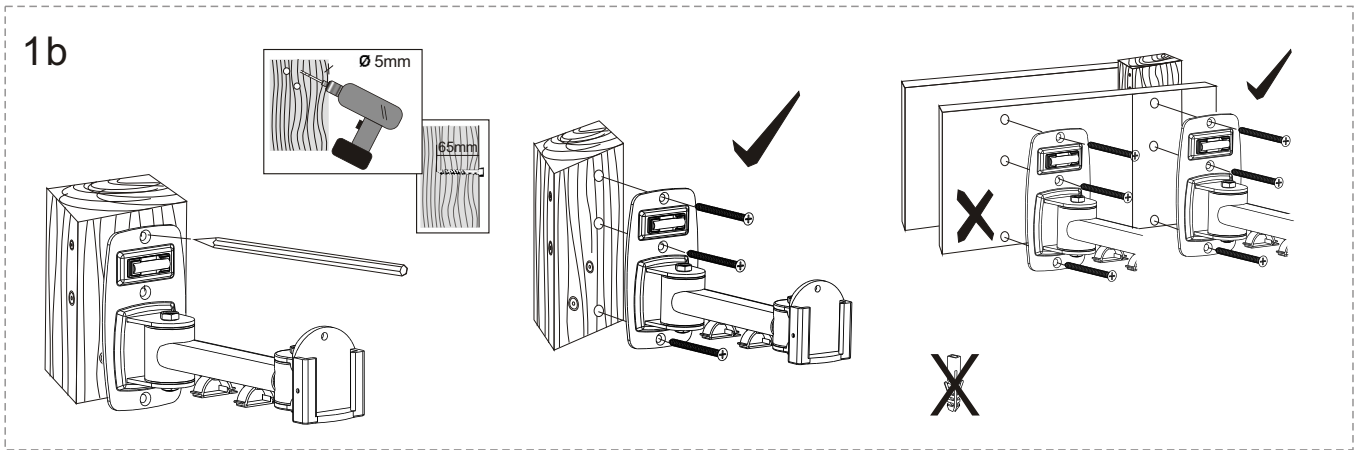

Manual Instruction

TV VESA50/75/100/200mm

MAX 20kgs/44lbs

TV to Wall: Min.: 96mm Max.:250mm

A	 x4	B	 x3 M6x65	C	 x3 Ø 10x50	D	 x2 M4x4	E	 x4 M4x12	F	 x4 M5x12	G	 x4 M6x12
---	--	---	---	---	---	---	--	---	--	---	---	---	---

2

3

4

5

6

The padlock is not included