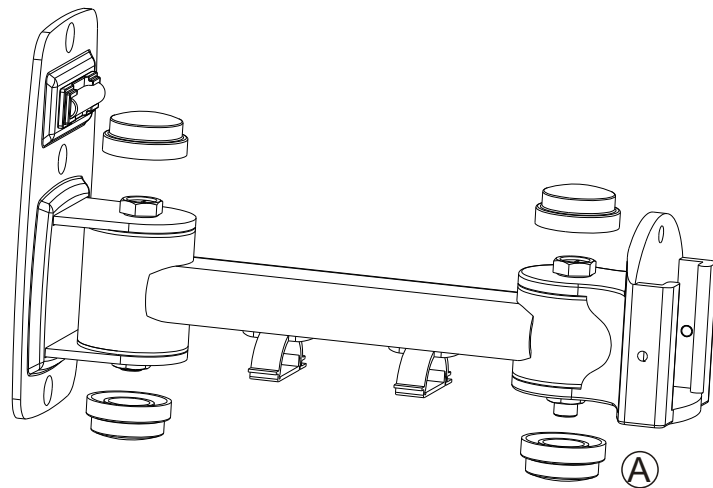

Manual Instruction

TV VESA50/75/100/200mm

MAX 20kgs/44lbs

TV to Wall: Min.: 96mm Max.:250mm

A	 x4	B	 x3 M6x65	C	 x3 Ø 10x50	D	 x2 M4x4	E	 x4 M4x12	F	 x4 M5x12	G	 x4 M6x12
---	--	---	---	---	---	---	--	---	--	---	---	---	---

2

3

4

5

6

The padlock is not included