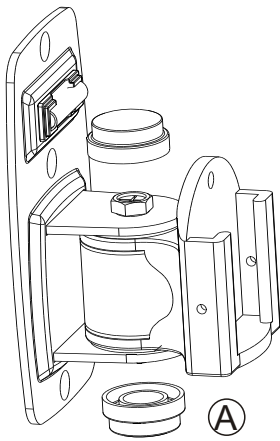

Instruction Manual

TV VESA75/100mm

MAX 15kgs/33lbs

TV to Wall: 96mm

A		x2	B		x3	C		x3	D		x2	E		x4	F		x4
				M6x65		∅ 10x50			M4x4			M4x12			M5x12		

2

3

4

5

6

The padlock is not included