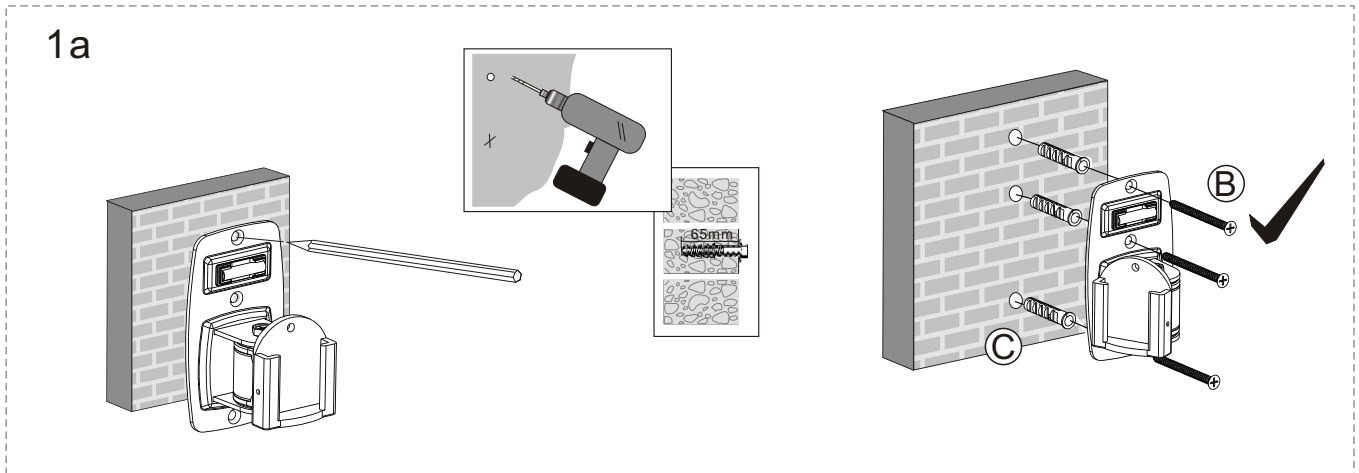

Instruction Manual

TV VESA75/100mm

MAX 15kgs/33lbs

TV to Wall: 96mm

A		x2	B		x3	C		x3	D		x2	E		x4	F		x4
				M6x65		∅ 10x50			M4x4			M4x12			M5x12		

2

3

4