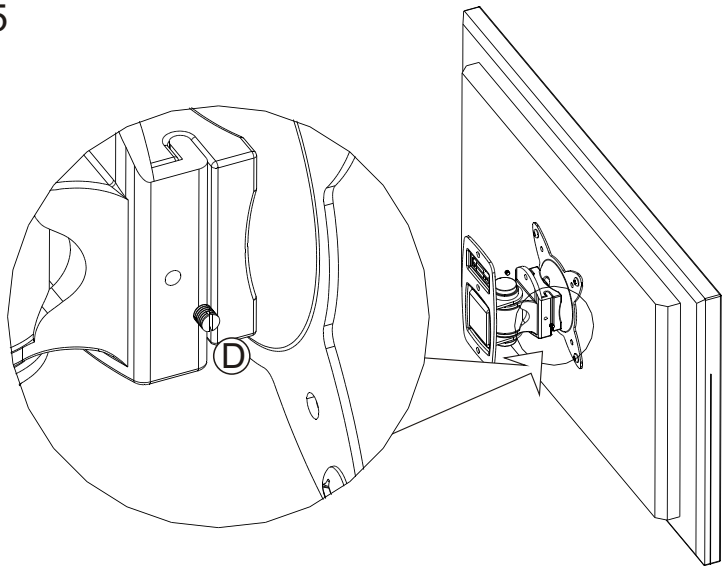

Instruction Manual

TV VESA75/100mm

MAX 15kgs/33lbs

TV to Wall: 96mm

A		x2	B		x3	C		x3	D		x2	E		x4	F		x4
				M6x65		∅ 10x50			M4x4			M4x12			M5x12		

2

3

4

5

6

The padlock is not included