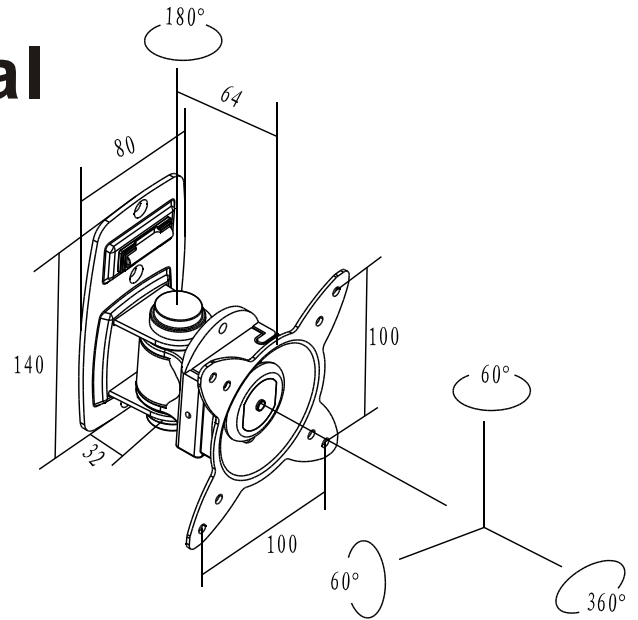

Instruction Manual

TV VESA75/100mm

MAX 15kgs/33lbs

TV to Wall: 96mm

A		x2	B		x3	C		x3	D		x2	E		x4	F		x4
				M6x65		∅ 10x50			M4x4			M4x12			M5x12		

2

3

4

5

6

The padlock is not included