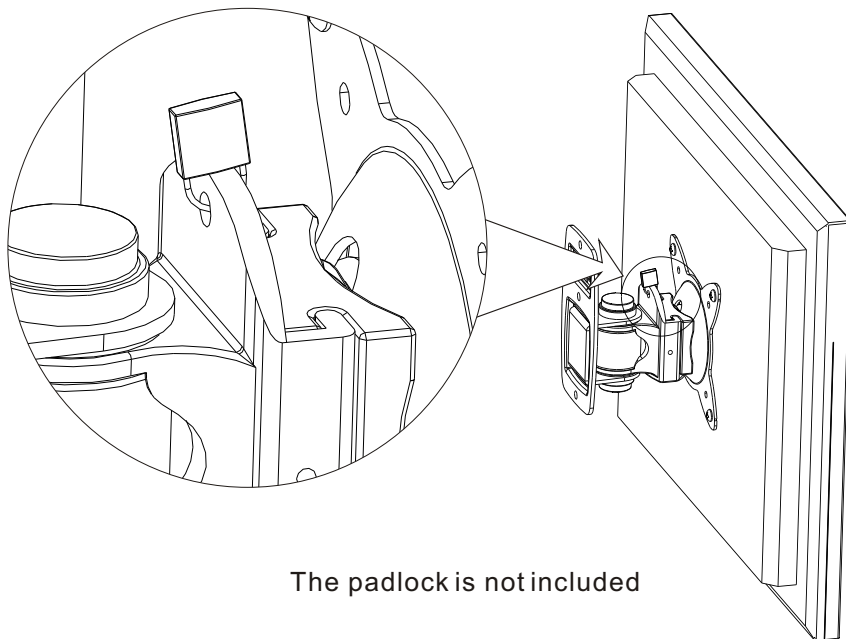

2

3

4

5

6

The padlock is not included