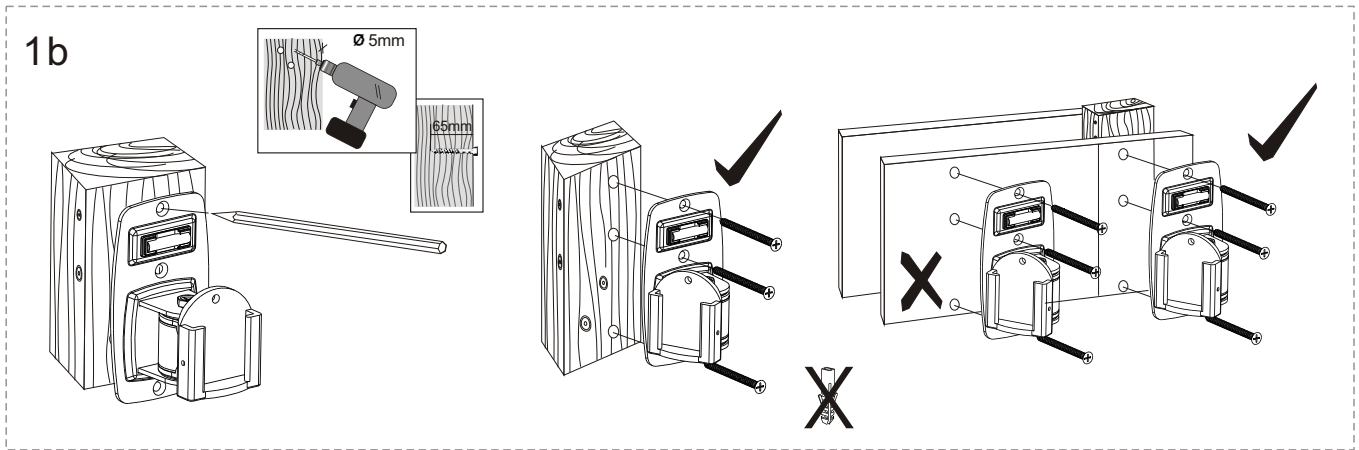

Instruction Manual

TV VESA75/100mm

MAX 15kgs/33lbs

TV to Wall: 96mm

A		x2	B		x3	C		x3	D		x2	E		x4	F		x4
				M6x65		∅ 10x50			M4x4			M4x12			M5x12		

2

3

4

5

6

The padlock is not included