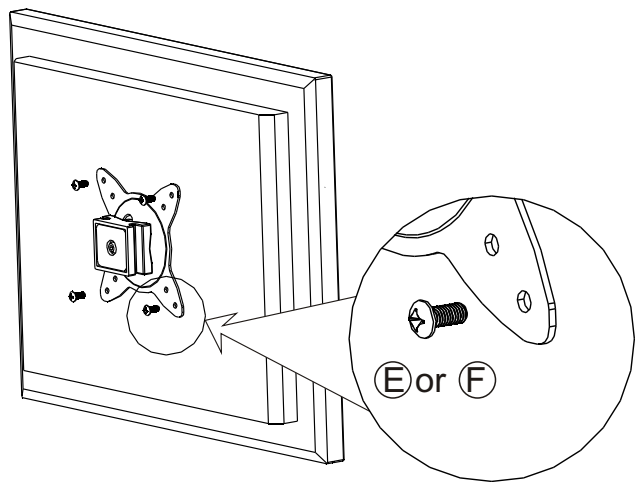

Instruction Manual

TV VESA75/100mm

MAX 15kgs/33lbs

TV to Wall: 96mm

A		x2	B		x3	C		x3	D		x2	E		x4	F		x4
				M6x65		∅ 10x50			M4x4			M4x12			M5x12		

2

3

4