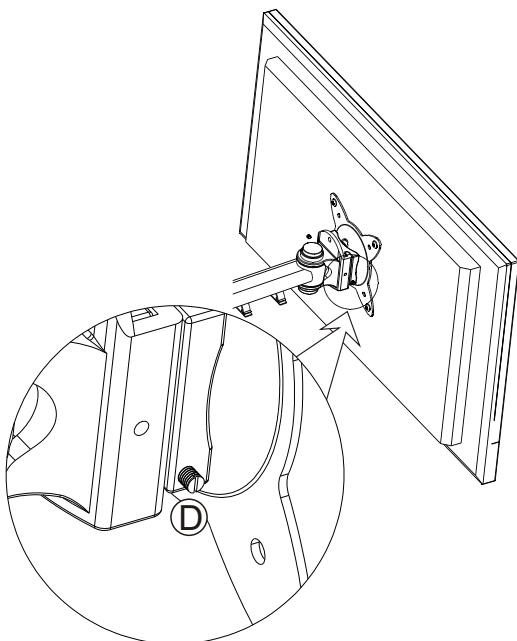

2

3

4

5

6

The padlock is not included