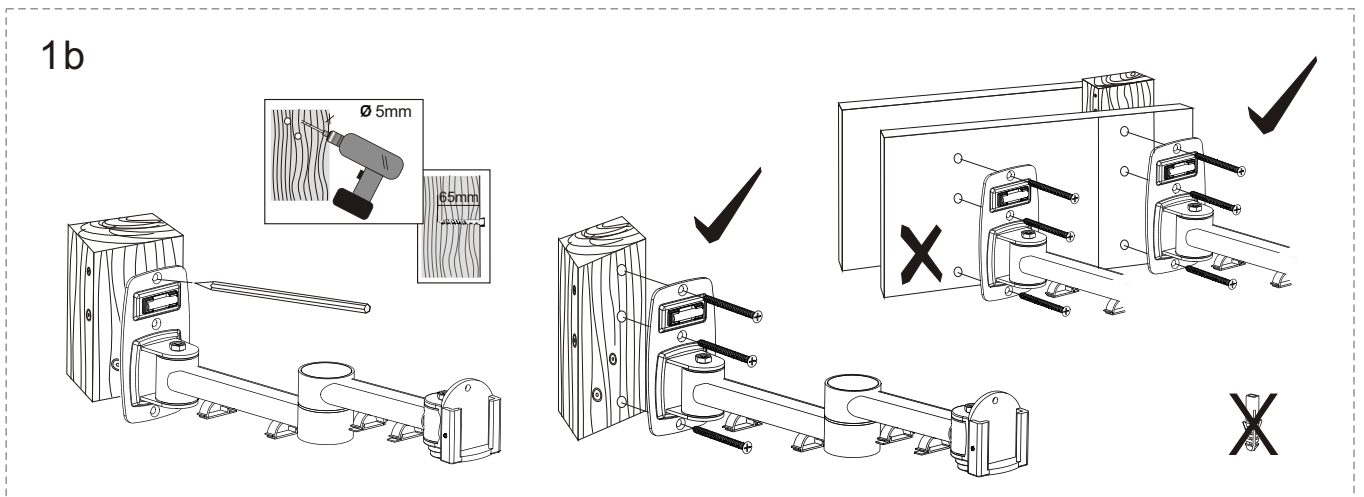

# Instruction Manual

TV VESA75/100mm

15kgs/33lbs

TV to Wall: Min.: 96mm Max.:456mm

A		x4	B		x3	C		x3	D		x2	E		x4	F		x4
				M6x65		∅ 10x50			M4x4			M4x12			M5x12		

2

3

4

5

6

The padlock is not included