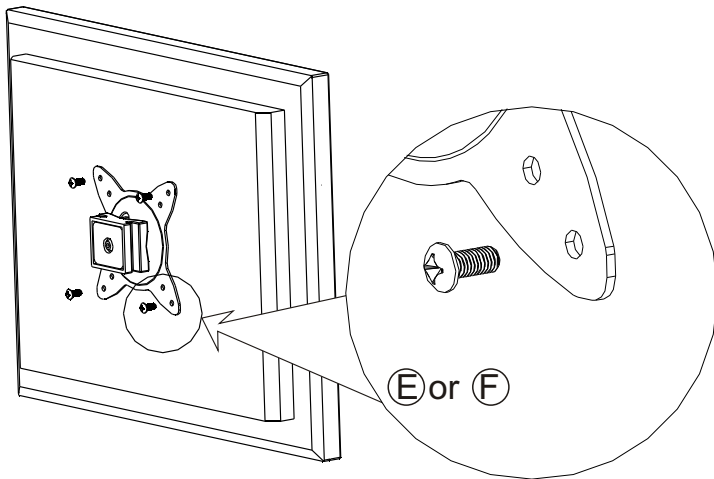

# Instruction Manual

TV VESA75/100mm

15kgs/33lbs

TV to Wall: Min.: 96mm Max.:456mm

A		x4	B		x3	C		x3	D		x2	E		x4	F		x4
				M6x65		∅ 10x50			M4x4			M4x12			M5x12		

2

3

4