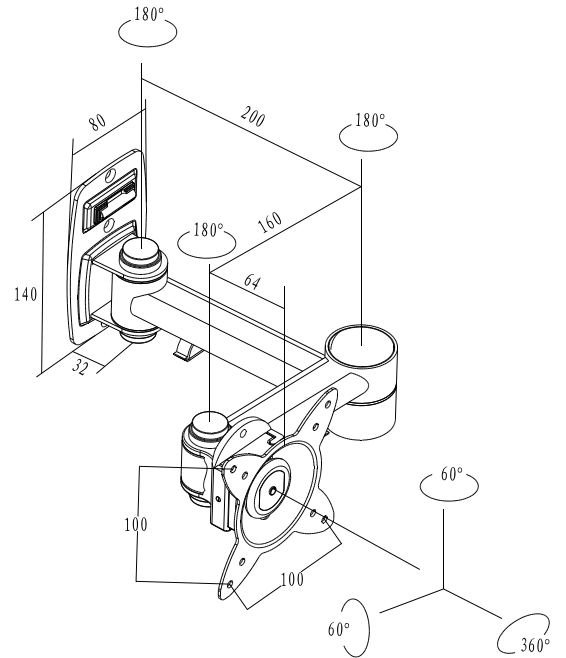

# Instruction Manual

TV VESA75/100mm

15kgs/33lbs

TV to Wall: Min.: 96mm Max.:456mm

A		x4	B		x3	C		x3	D		x2	E		x4	F		x4
				M6x65		∅ 10x50			M4x4			M4x12			M5x12		

2

3

4

5

6

The padlock is not included