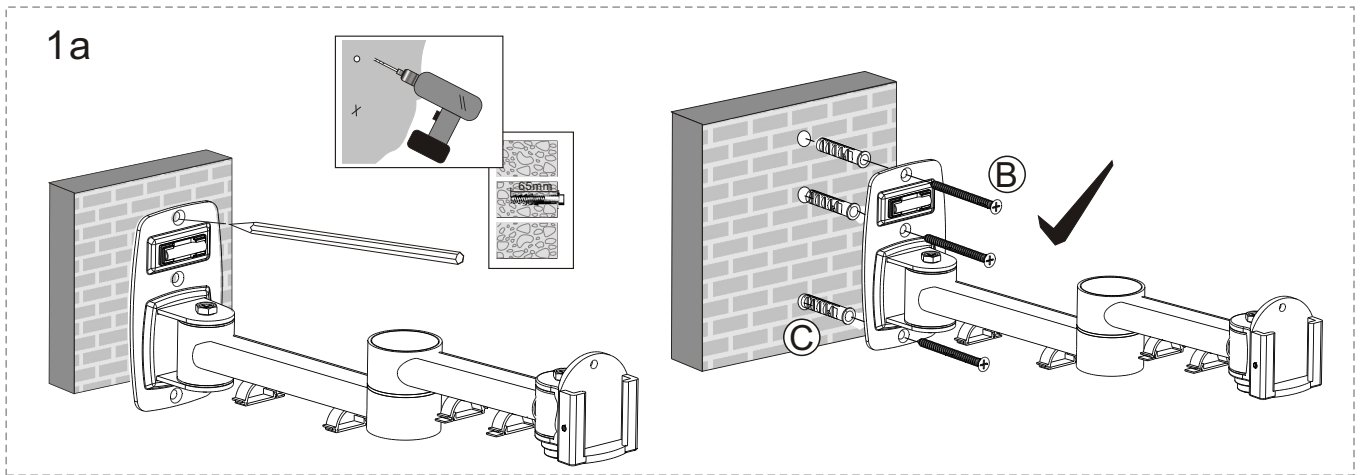

# Instruction Manual

TV VESA75/100mm

15kgs/33lbs

TV to Wall: Min.: 96mm Max.:456mm

A		x4	B		x3	C		x3	D		x2	E		x4	F		x4
				M6x65		∅ 10x50			M4x4			M4x12			M5x12		

2

3

4