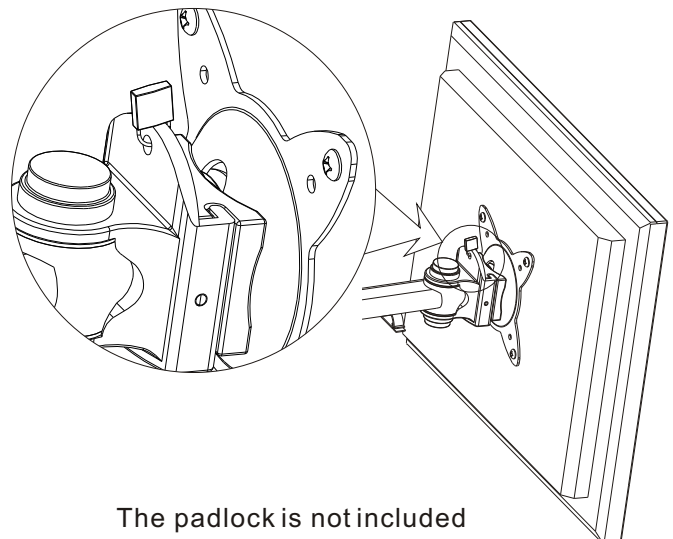

2

3

4

5

6

The padlock is not included