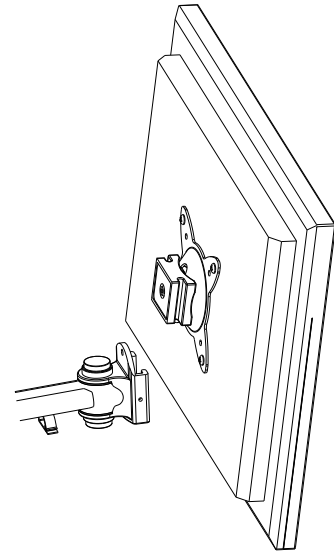

# Instruction Manual

TV VESA75/100mm

15kgs/33lbs

TV to Wall: Min.: 96mm Max.:456mm

A		x4	B		x3	C		x3	D		x2	E		x4	F		x4
				M6x65		∅ 10x50			M4x4			M4x12			M5x12		

2

3

4