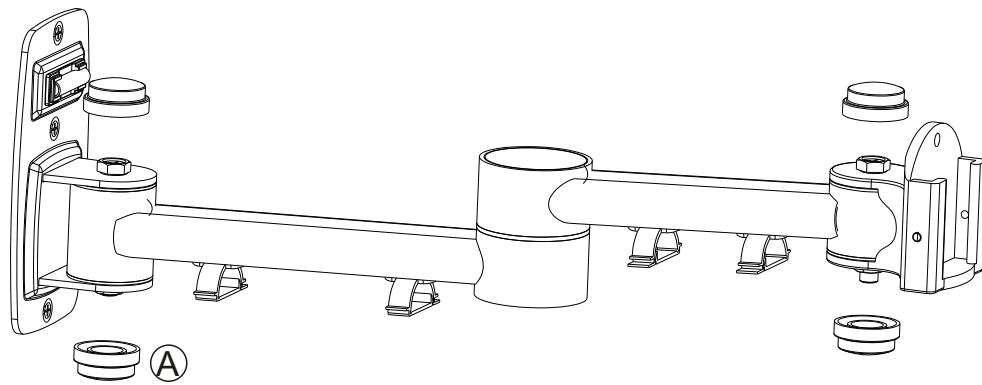

# Instruction Manual

TV VESA75/100mm

15kgs/33lbs

TV to Wall: Min.: 96mm Max.:456mm

A		x4	B		x3	C		x3	D		x2	E		x4	F		x4
				M6x65		∅ 10x50			M4x4			M4x12			M5x12		

2

3

4

5

6

The padlock is not included