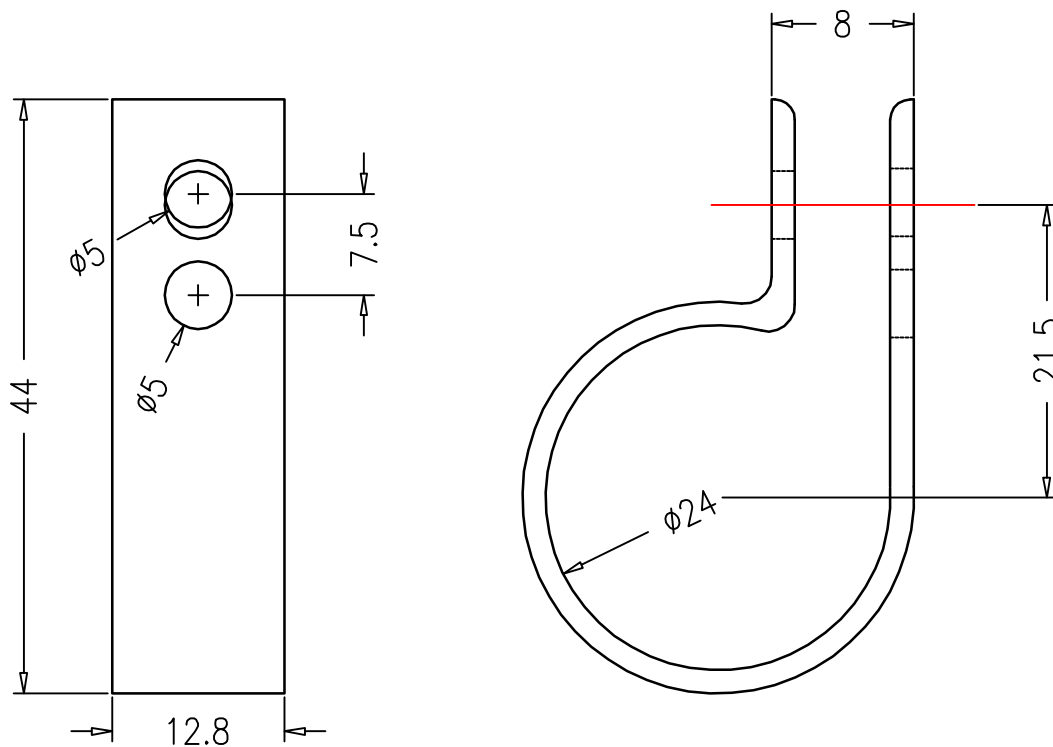

NOTE:ALL MATERIAL COMPLIANT ROHS STANDARD

REVISION INFORMATION

Rev.	Rev.Date	Modified By	Brief Description

③				
②				
①	220308CL	R Type Cable Clamp 1" Clear		
NO.	PARTNAME	SPECIFICATION DESCRIPTION	QTY	UNIT

DRAWN BY	DATE: 2012/7/1	DESCRIPTION: R Type Cable Clamp 1"
CHECKED BY	SHEET 1 of 1	ITEM NO. 1R
APPROVED BY	SCALE 1:1	REV. 00    UNIT:mm