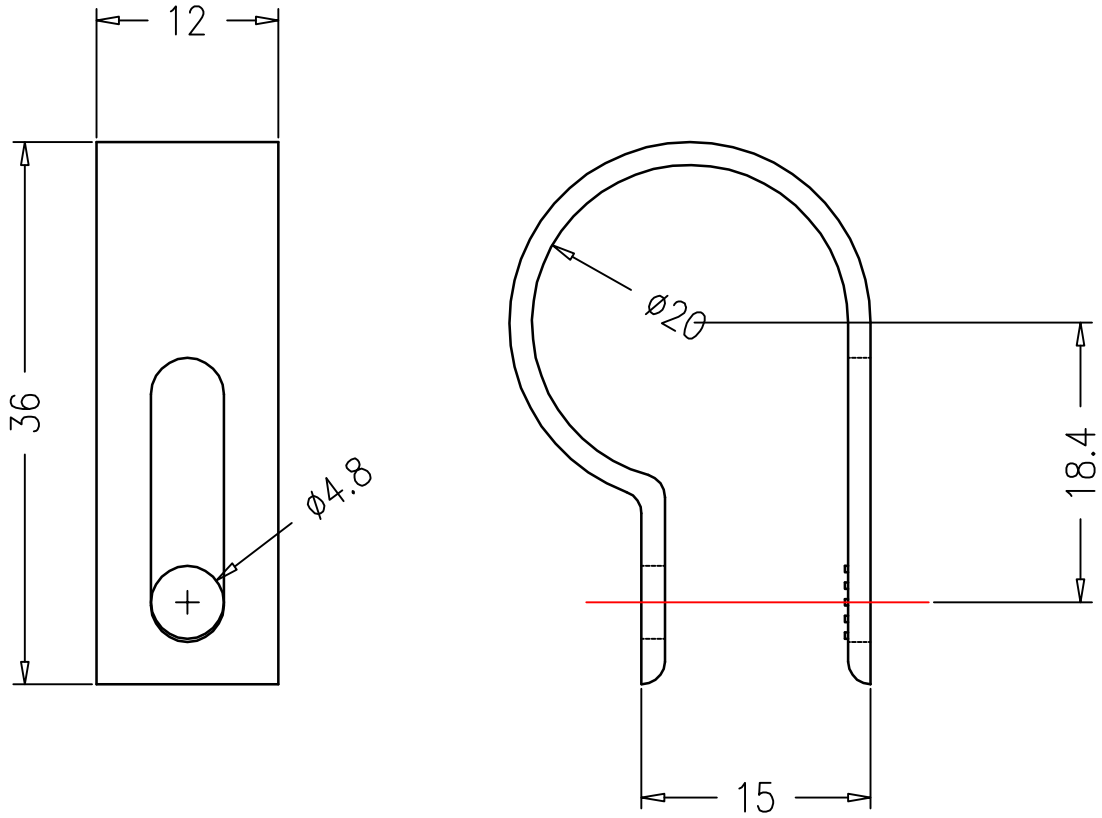

NOTE: ALL MATERIAL COMPLIANT ROHS STANDARD

REVISION INFORMATION			
Rev.	Rev.Date	Modified By	Brief Description

③				
②				
①	220307CL	R Type Cable Clamp 3 / 4 " Clear		
NO.	PARTNAME	SPECIFICATION DESCRIPTION	QTY	UNIT

BestLinkNetwork

DRAWN BY	DATE: 2012/7/1	DESCRIPTION: R Type Cable Clamp 3/4 "
CHECKED BY	SHEET 1 of 1	ITEM NO. 3/4R
APPROVED BY	SCALE 1:1	REV. 00 UNIT:mm