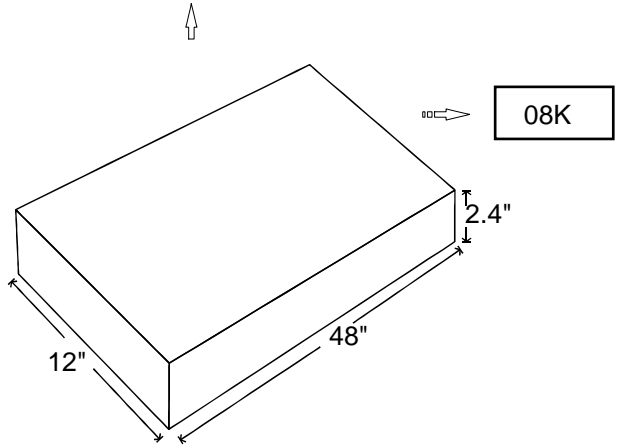

Side Mark

		RoHS Compliant
P/N: 210826		
Q'TY: 2 PCS		
N.W.: KGS		
G.W.: KGS		
Date Code: 38-2016		
Vender Code: PS01221		

P/O:1601404
P/N: 210826
Q'TY: 2
C/NO.:

MADE IN CHINA

CartonSize: 49.5" (L) * 13.8" (W) * 5" (H)
CartonQuantity: 2 pcs
CartonWeight: _ 26 LBS

Remark: Each carton need 12pcs edge-board

DRAWN BY	DATE: 2016/09/05	DESCRIPTION: 2'4' LED PANEL LIGHT
CHECKED BY	SHEET 1 of 2	ITEM NO. 210826
APPROVED BY	SCALE 1: 1	REV. 00
	UNIT: mm	