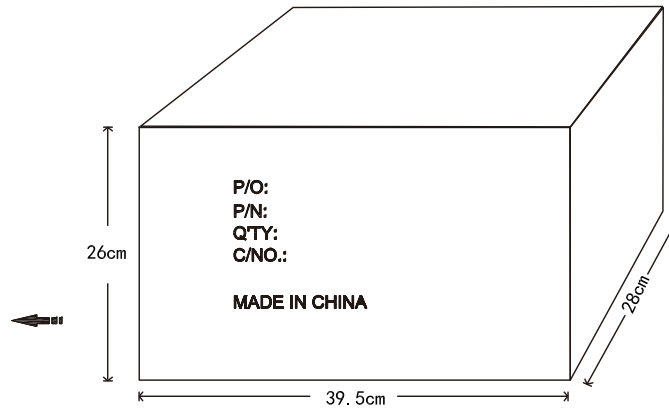

NOTE: CARTON MATERIAL MUST BE A=A

REVISION INFORMATION

Rev.	Rev. Date	Modified By	Brief Description

P/O:
P/N:
Q'TY:
C/NO.:

MADE IN CHINA

		RoHS Compliant
P/N:		
QTY:	PCS	
N.W.:	KGS	
G.W.:	KGS	
Date Code:		
Vender Code:		

DRAWN BY	DATE: 2018/02/23	DESCRIPTION: XH202/XH005A SVT 18AWG*3C	
CHECKED BY	SHEET 1of2	ITEM NO.	
APPROVED BY	SCALE 1:1	REV. 00	UNIT:mm