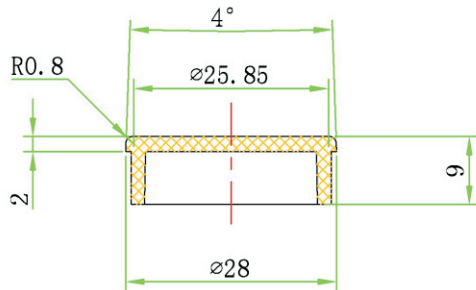

REVISION INFORMATION			
Rev.	Rev. Date	Modified By	Brief Description

1. Requirements:
1. 1:Plastic.ABS.Black.
  2. 2:Product surface smooth.
  3. 3:Product can not be twisted.
  4. 4:The detail dimension please check the PRO/E

①	Color	off-white		
①	Material	iron spray paint		
NO.	PART NAME	SPECIFICATION DESCRIPTION	QTY	UNIT

DRAWN BY	DATE: 2015 / 6 / 3	DESCRIPTION: DIGITAL ANTENNA J POLE MOUNT	
CHECKED BY	SHEET 1 of 1	ITEM NO. 204242	
APPROVED BY	SCALE 1:1	REV. 00	UNIT: mm