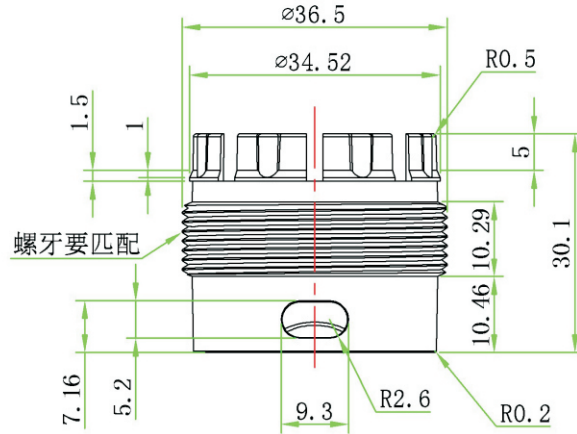

REVISION INFORMATION			
Rev.	Rev. Date	Modified By	Brief Description

Requirements:
1: Plastic.PP.Black.
2: Product surface smooth.
3: Product can not be twisted.
4: The detail dimension please check the PRO/E

NO.	PART NAME	SPECIFICATION DESCRIPTION	QTY	UNIT
③	Color	off-white		
④	Material	iron spray paint		

DRAWN BY	DATE: 2015 / 6 / 3	DESCRIPTION: DIGITAL ANTENNA J POLE MOUNT
CHECKED BY	SHEET 1 of 1	ITEM NO. 204242
APPROVED BY	SCALE 1:1	REV. 00 UNIT: mm