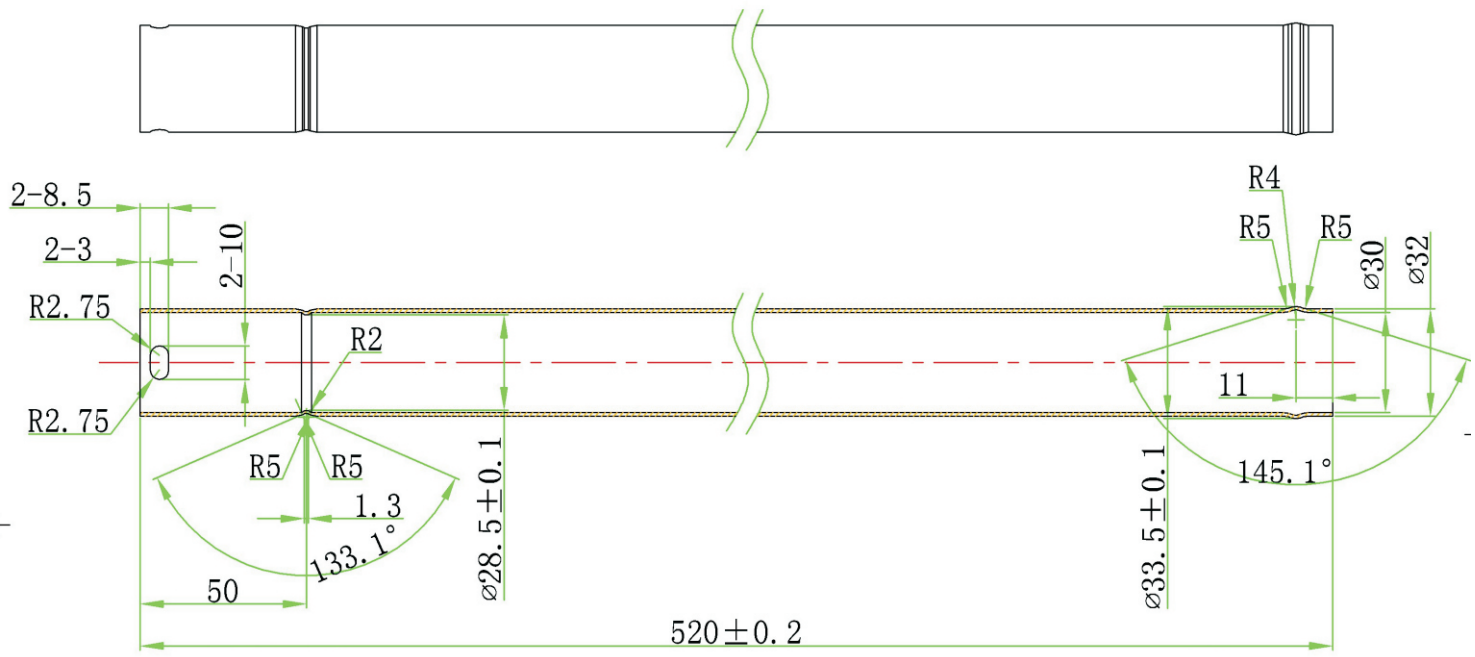

REVISION INFORMATION			
Rev.	Rev. Date	Modified By	Brief Description

Requirements:
1:Material:Aluminum T=1mm.
2:Product surface smooth.
3:Product can not be twisted.
4:The detail dimension please check the PRO/E

BestLinkNetwork

DRAWN BY	DATE: 2015 / 6 / 3	DESCRIPTION: DIGITAL ANTENNA J POLE MOUNT
CHECKED BY	SHEET 1 of 1	ITEM NO. 204242
APPROVED BY	SCALE 1:1	REV. 00 UNIT: mm

NO.	PART NAME	SPECIFICATION DESCRIPTION	QTY	UNIT
①				
②	Color	off-white		
③	Material	iron spray paint