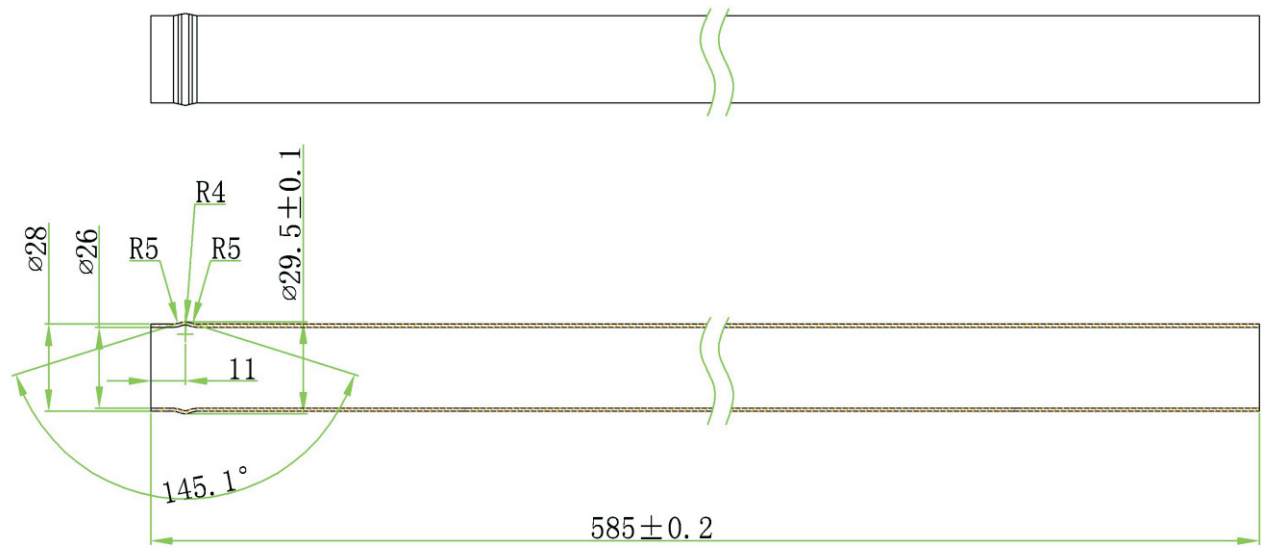

REVISION INFORMATION			
Rev.	Rev. Date	Modified By	Brief Description

- Requirements:
- 1:Material:Aluminum T=1mm.
 - 2:Product surface smooth.
 - 3:Product can not be twisted.
 - 4:The detail dimension please check the PRO/E

①	Color	off-white		
①	Material	iron spray paint		
NO.	PART NAME	SPECIFICATION DESCRIPTION	QTY	UNIT

DRAWN BY	DATE: 2015 / 6 / 3	DESCRIPTION: DIGITAL ANTENNA J POLE MOUNT
CHECKED BY	SHEET 1 of 1	ITEM NO. 204242
APPROVED BY	SCALE 1:1	REV. 00 UNIT: mm 