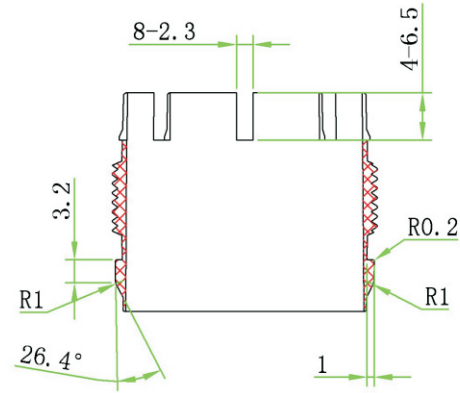

REVISION INFORMATION			
Rev.	Rev. Date	Modified By	Brief Description

Requirements:
1: Plastic.PP.Black.
2: Product surface smooth.
3: Product can not be twisted.
4: The detail dimension please check the PRO/E

NO.	PART NAME	SPECIFICATION DESCRIPTION	QTY	UNIT
③	Color	off-white		
④	Material	iron spray paint		

DRAWN BY	DATE: 2015 / 6 / 3	DESCRIPTION: DIGITAL ANTENNA J POLE MOUNT
CHECKED BY	SHEET 1 of 1	ITEM NO. 204242
APPROVED BY	SCALE 1:1	REV. 00 UNIT: mm