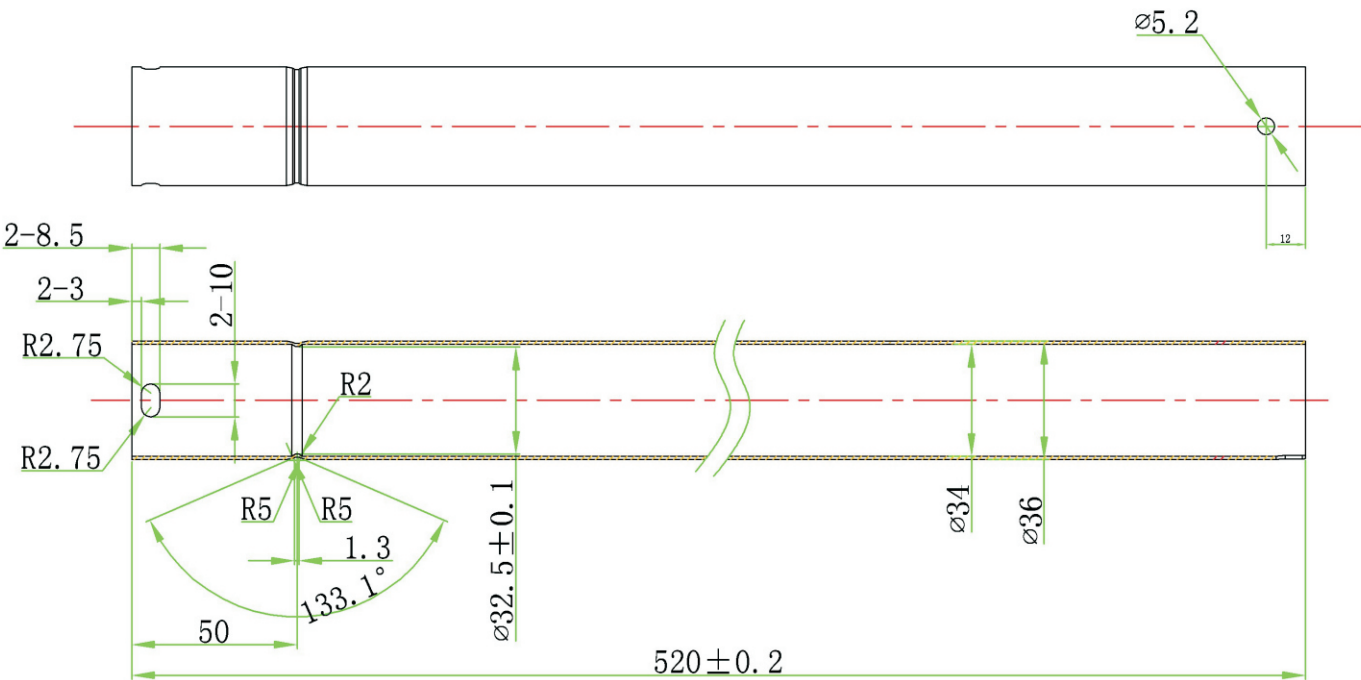

REVISION INFORMATION			
Rev.	Rev. Date	Modified By	Brief Description

1. Requirements:
1. 1:Material:Aluminum T=1mm.
  2. 2:Product surface smooth.
  3. 3:Product can not be twisted.
  4. 4:The detail dimension please check the PRO/E

BestLinkNetwork

DRAWN BY	DATE: 2015 / 6 / 3	DESCRIPTION: DIGITAL ANTENNA J POLE MOUNT
CHECKED BY	SHEET 1 of 1	ITEM NO. 204242
APPROVED BY	SCALE 1:1	REV. 00 UNIT: mm

NO.	PART NAME	SPECIFICATION DESCRIPTION	QTY	UNIT
①				
②	Color	off-white		
③	Material	iron spray paint