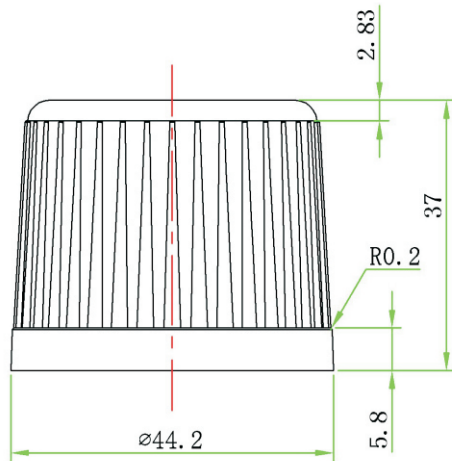

REVISION INFORMATION			
Rev.	Rev. Date	Modified By	Brief Description

螺牙要匹配