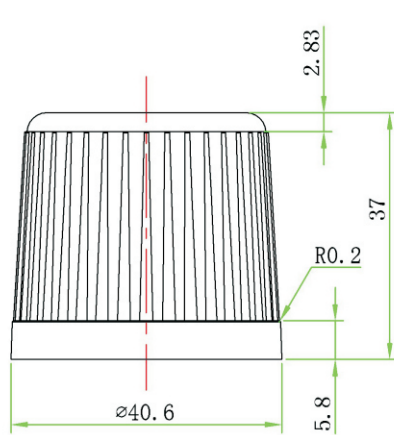

REVISION INFORMATION			
Rev.	Rev. Date	Modified By	Brief Description

1. Requirements:
1. 1: Plastic.ABS.Black.
  2. 2: Product surface smooth.
  3. 3: Product can not be twisted.
  4. 4: The detail dimension please check the PRO/E

③				
②	Color	off-white		
①	Material	iron spray paint		
NO.	PART NAME	SPECIFICATION DESCRIPTION	QTY	UNIT

DRAWN BY	DATE: 2015 / 6 / 3	DESCRIPTION: DIGITAL ANTENNA J POLE MOUNT	
CHECKED BY	SHEET 1 of 1	ITEM NO. 204242	
APPROVED BY	SCALE 1:1	REV. 00	UNIT: mm