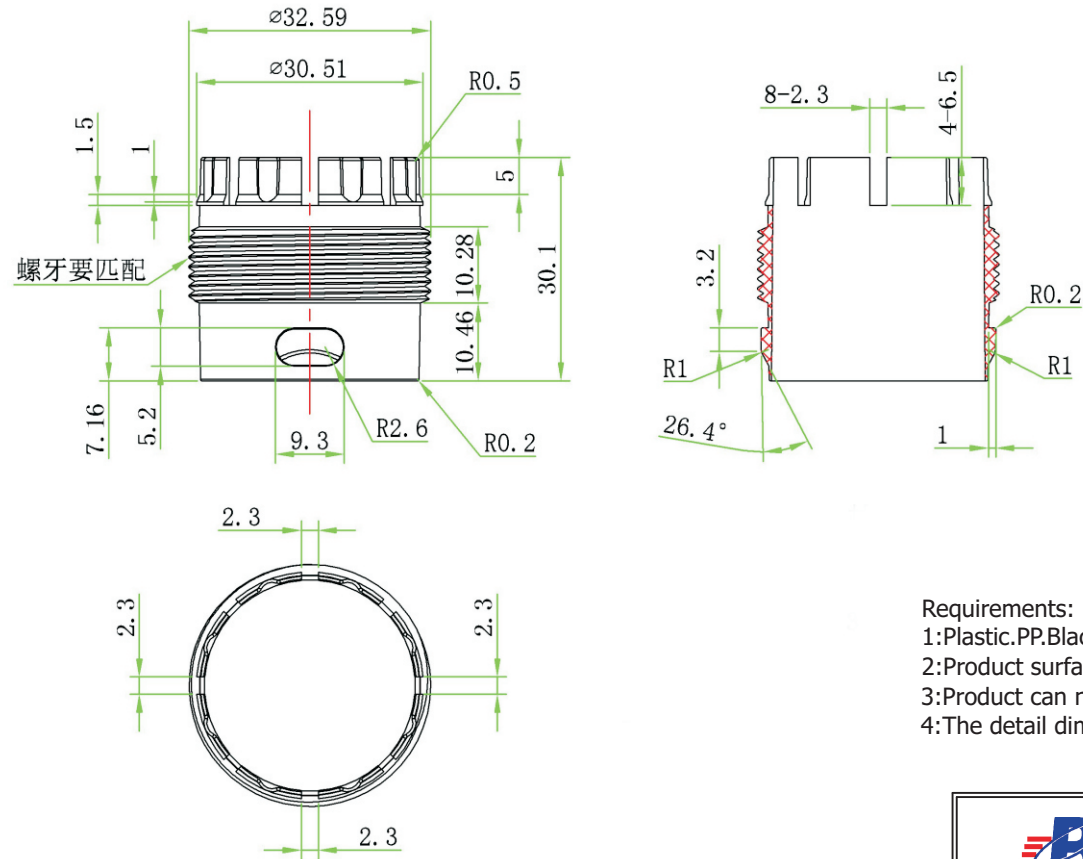

REVISION INFORMATION			
Rev.	Rev. Date	Modified By	Brief Description

Requirements:

1. 1:Plastic.PP.Black.
2. 2:Product surface smooth.
3. 3:Product can not be twisted.
4. 4:The detail dimension please check the PRO/E

③				
②	Color	off-white		
①	Material	iron spray paint		
NO.	PART NAME	SPECIFICATION DESCRIPTION	QTY	UNIT

DRAWN BY	DATE: 2015 / 6 / 3	DESCRIPTION: DIGITAL ANTENNA J POLE MOUNT	
CHECKED BY	SHEET 1 of 1	ITEM NO. 204242	
APPROVED BY	SCALE 1:1	REV. 00	UNIT: mm