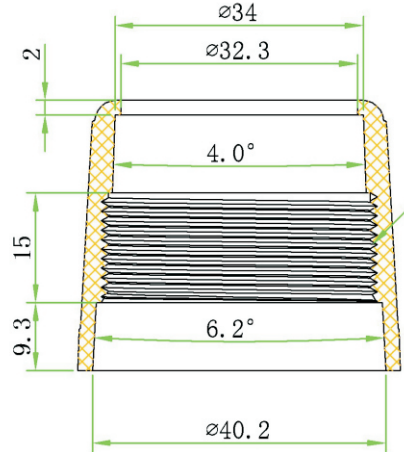

REVISION INFORMATION			
Rev.	Rev. Date	Modified By	Brief Description

螺牙要匹配