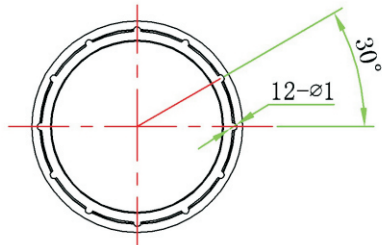

REVISION INFORMATION			
Rev.	Rev. Date	Modified By	Brief Description

1. Requirements:
1. 1:Plastic.ABS.Black.
  2. 2:Product surface smooth.
  3. 3:Product can not be twisted.
  4. 4:The detail dimension please check the PRO/E

①	Color	off-white		
①	Material	iron spray paint		
NO.	PART NAME	SPECIFICATION DESCRIPTION	QTY	UNIT

DRAWN BY	DATE: 2015 / 6 / 3	DESCRIPTION: DIGITAL ANTENNA J POLE MOUNT	
CHECKED BY	SHEET 1 of 1	ITEM NO. 204242	
APPROVED BY	SCALE 1:1	REV. 00	UNIT: mm