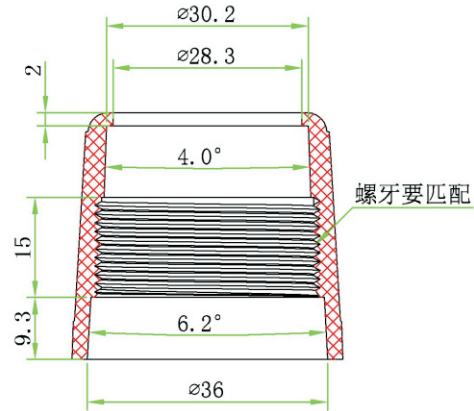

REVISION INFORMATION			
Rev.	Rev. Date	Modified By	Brief Description

1. Requirements:
1. 1: Plastic.ABS.Black.
  2. 2: Product surface smooth.
  3. 3: Product can not be twisted.
  4. 4: The detail dimension please check the PRO/E

③				
②	Color	off-white		
①	Material	iron spray paint		
NO.	PART NAME	SPECIFICATION DESCRIPTION	QTY	UNIT

DRAWN BY	DATE: 2015 / 6 / 3	DESCRIPTION: DIGITAL ANTENNA J POLE MOUNT	
CHECKED BY	SHEET 1 of 1	ITEM NO. 204242	
APPROVED BY	SCALE 1:1	REV. 00	UNIT: mm