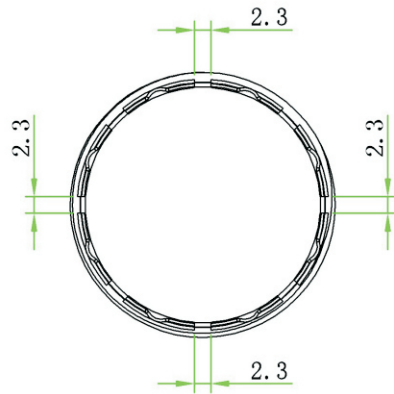

REVISION INFORMATION			
Rev.	Rev. Date	Modified By	Brief Description

Requirements:
1: Plastic.PP.Black.
2: Product surface smooth.
3: Product can not be twisted.
4: The detail dimension please check the PRO/E

NO.	PART NAME	SPECIFICATION DESCRIPTION	QTY	UNIT
③	Color	off-white		
④	Material	iron spray paint		

DRAWN BY	DATE: 2015 / 6 / 3	DESCRIPTION: DIGITAL ANTENNA J POLE MOUNT
CHECKED BY	SHEET 1 of 1	ITEM NO. 204242
APPROVED BY	SCALE 1:1	REV. 00 UNIT: mm