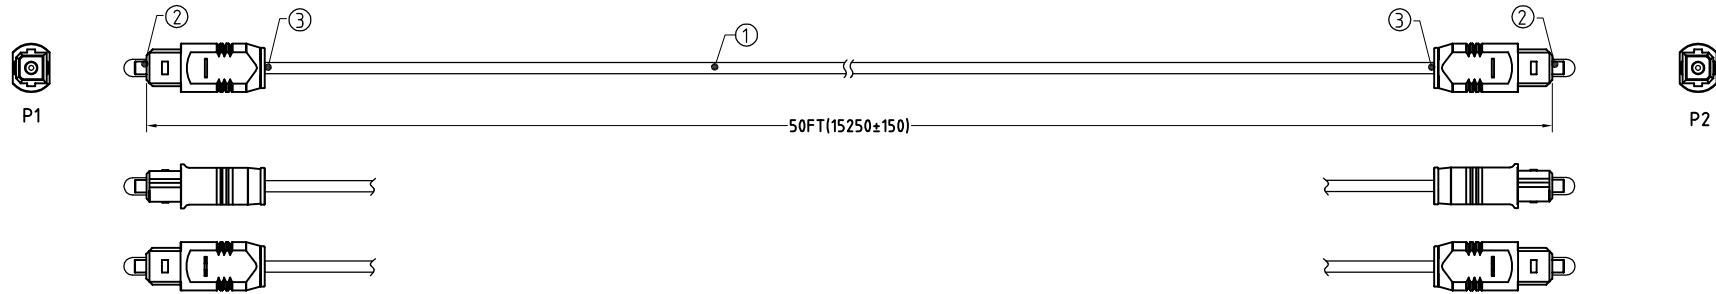

NOTE:ALL MATERIAL COMPLIANT ROHS STANDARD

REVISION INFORMATION

Rev.	Rev.Date	Modified By	Brief Description

Electrical character:  
 1)Loss:  
 50ft: 5.4db(max)

PIN ASSIGNMENT:

Label:  
 Size:2.45" x 1.64"  
 50  
 20  
 50FT Toslink/Toslink  
 2.2mm Digital Audio  
 Cable

NO.	PART NAME	SPECIFICATION DESCRIPTION	QTY	UNIT
③	Plug	PVC,45Pa,Black	2	PCS
②	Conn	Ass'y type,Metal tip	2	PCS
①	Cable	Plastic Optical Fiber,Core:transparent PMMA,ID:1.0mm,Jacket:Black PVC OD:2.2mm	N/A	MM

DRAWN BY		DATE: 2014/11/21	DESCRIPTION: Toslink Cable,50FT	
CHECKED BY		SHEET 1 of 1	ITEM NO. 201606	
APPROVED BY	SCALE None	REV. 00	UNIT: mm	