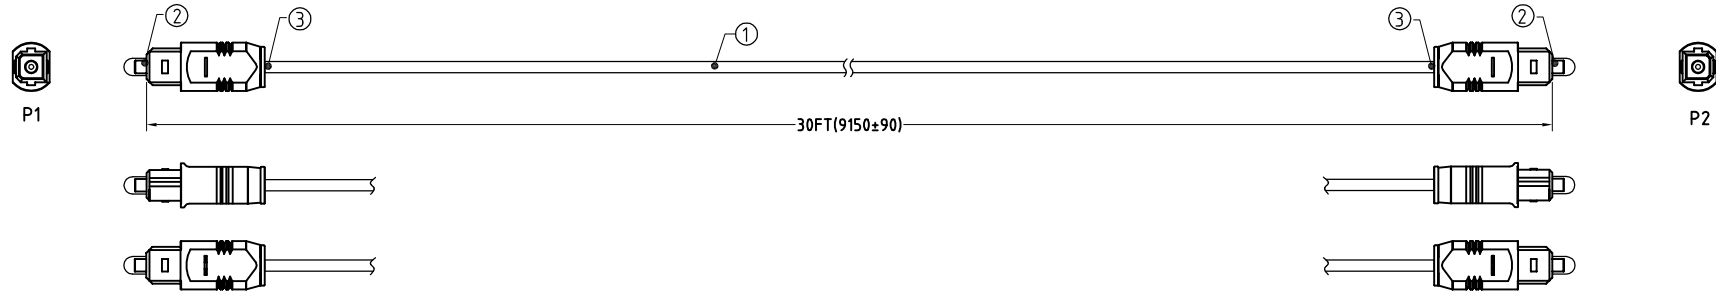

NOTE:ALL MATERIAL COMPLIANT ROHS STANDARD

REVISION INFORMATION

Rev.	Rev.Date	Modified By	Brief Description

Electrical character:
 1)Loss:
 30ft: 4.3db(max)

PIN ASSIGNMENT:

Label:
 Size: 2.45" x 1.64"
 50
 20
 30FT Toslink/Toslink
 2.2mm Digital Audio
 Cable

NO.	PART NAME	SPECIFICATION DESCRIPTION	QTY	UNIT
③	Plug	PVC,45Pa,Black	2	PCS
②	Conn	Ass'y type,Metal tip	2	PCS
①	Cable	Plastic Optical Fiber,Core:transparent PMMA,ID:1.0mm,Jacket:Black PVC OD:2.2mm	N/A	MM

DRAWN BY		DATE: 2014/11/21	DESCRIPTION: Toslink Cable,30FT	
CHECKED BY		SHEET 1 of 1	ITEM NO. 201605	
APPROVED BY	SCALE None	REV. 00	UNIT: mm	