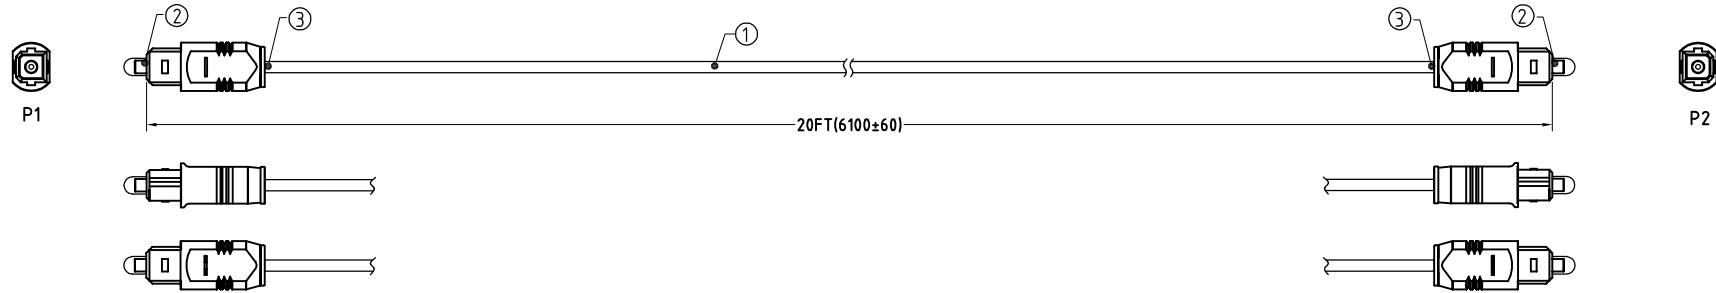

NOTE:ALL MATERIAL COMPLIANT ROHS STANDARD

REVISION INFORMATION

Rev.	Rev.Date	Modified By	Brief Description

Electrical character:
 1)Loss:
 20ft: 3.8db(max)

PIN ASSIGNMENT:

Label:
 Size: 2.45" x 1.64"
 50
 20
 20FT Toslink/Toslink
 2.2mm Digital Audio
 Cable

NO.	PART NAME	SPECIFICATION DESCRIPTION	QTY	UNIT
③	Plug	PVC,45Pa,Black	2	PCS
②	Conn	Ass'y type,Metal tip	2	PCS
①	Cable	Plastic Optical Fiber,Core:transparent PMMA,ID:1.0mm,Jacket:Black PVC OD:2.2mm	N/A	MM

DRAWN BY		DATE: 2014/11/21	DESCRIPTION: Toslink Cable,20FT	
CHECKED BY		SHEET 1 of 1	ITEM NO. 201604	
APPROVED BY		SCALE None	REV. 00	UNIT: mm