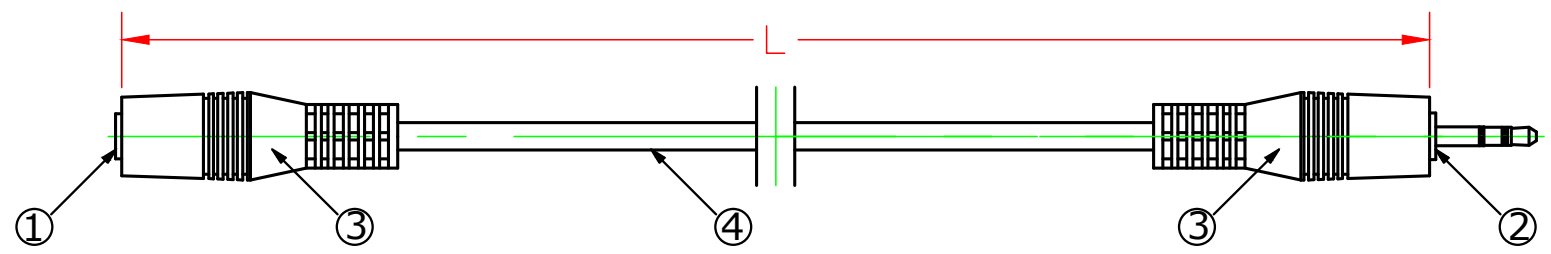

NOTE: ALL MATERIAL COMPLIANT ROHS STANDARD.

**RoHS  
Compliant**

REVISION INFORMATION			
Rev.	Rev. Date	Modified By	Brief Description

CONNECTION

3.5 Stereo Female    2.5 Stereo Male

LINK NO.	PART NO.	LENGTH(L)
201418		6Ft 1830±50

**ELECTRICAL TESTING**  
**1. CONDUCTOR RESISTANCE: ≤5Ω 300V DC**

DRAWN BY	DATE: 2014/04/18	DESCRIPTION: 6Ft 3.5mm Stereo-F/2.5mm Stereo-M Speaker/Headset Cable
CHECKED BY	SHEET 1 of 1	ITEM NO. <b>201418</b>
APPROVED BY	SCALE 1:1	REV. 00    UNIT: mm

NO.	PART NAME	SPECIFICATION DESCRIPTION	Q'TY	UNIT
④	<b>Cable</b>	<b>Cable (10/0.10)X3C OD.: 3.6 Black PVC Jacket</b>	1	PC
③	<b>PVC</b>	<b>PVC Black</b>	2	PCS
②	<b>2.5 Stereo Male</b>	<b>2.5 Stereo Male-Nickel Plated</b>	1	PC
①	<b>3.5 Stereo Female</b>	<b>3.5 Stereo Female-Nickel Plated</b>	1	PC