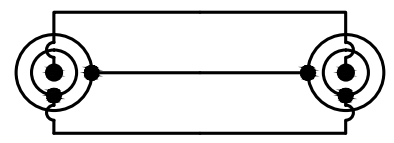

NOTE: ALL MATERIAL COMPLIANT ROHS STANDARD.

**RoHS  
Compliant**

REVISION INFORMATION			
Rev.	Rev. Date	Modified By	Brief Description

CONNECTION

3.5 Stereo Female    2.5 Stereo Male

LINK NO.	PART NO.	LENGTH(L)
201418		6Ft 1830±50

**ELECTRICAL TESTING**  
**1. CONDUCTOR RESISTANCE: ≤5Ω 300V DC**

DRAWN BY	DATE: 2014/04/18	DESCRIPTION: 6Ft 3.5mm Stereo-F/2.5mm Stereo-M Speaker/Headset Cable
CHECKED BY	SHEET 1 of 1	ITEM NO. <b>201418</b>
APPROVED BY	SCALE 1:1	REV. 00    UNIT: mm

NO.	PART NAME	SPECIFICATION DESCRIPTION	Q'TY	UNIT
④	<b>Cable</b>	<b>Cable (10/0.10)X3C OD.: 3.6 Black PVC Jacket</b>	1	PC
③	<b>PVC</b>	<b>PVC Black</b>	2	PCS
②	<b>2.5 Stereo Male</b>	<b>2.5 Stereo Male-Nickel Plated</b>	1	PC
①	<b>3.5 Stereo Female</b>	<b>3.5 Stereo Female-Nickel Plated</b>	1	PC