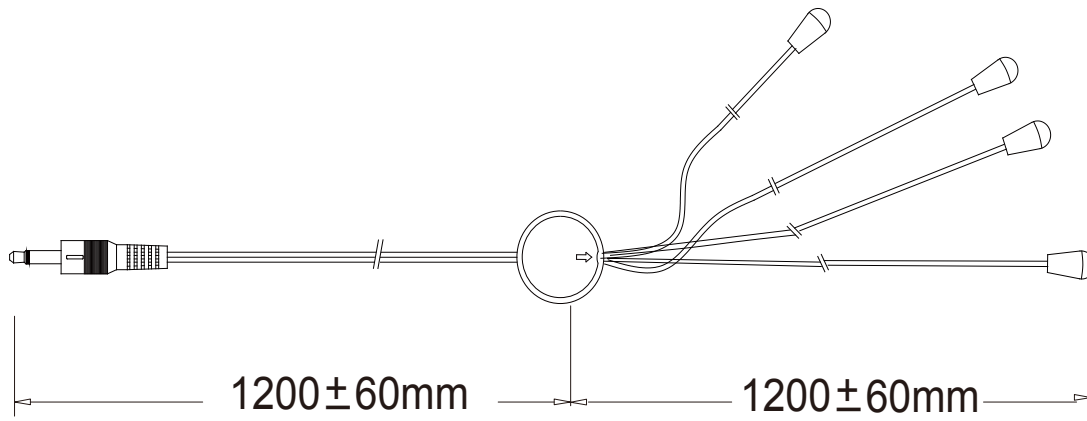

IR Transmitter 1 to 4

INTRODUCTION

Remote controller IR (Infra Red) extender extends IR signal through HDMI cable to remote location. Say you have source devices such as cable box and blueray player in the living room, and TV in the bed room upstairs. You can change TV channel or switch to blueray pleyer on the bed without going downstairs to the living room. Transmitter with four head enables you to control four signal resource at the same time by one conector system.

FEATURES

1. Need 110513 IR receiver) and 110514 (IR adapter)
2. 1.2m default length cable with 3.5mm male plug
3. Max extension distance 300Ft (100m)
4. No external power required
5. IR function or CEC function switchable