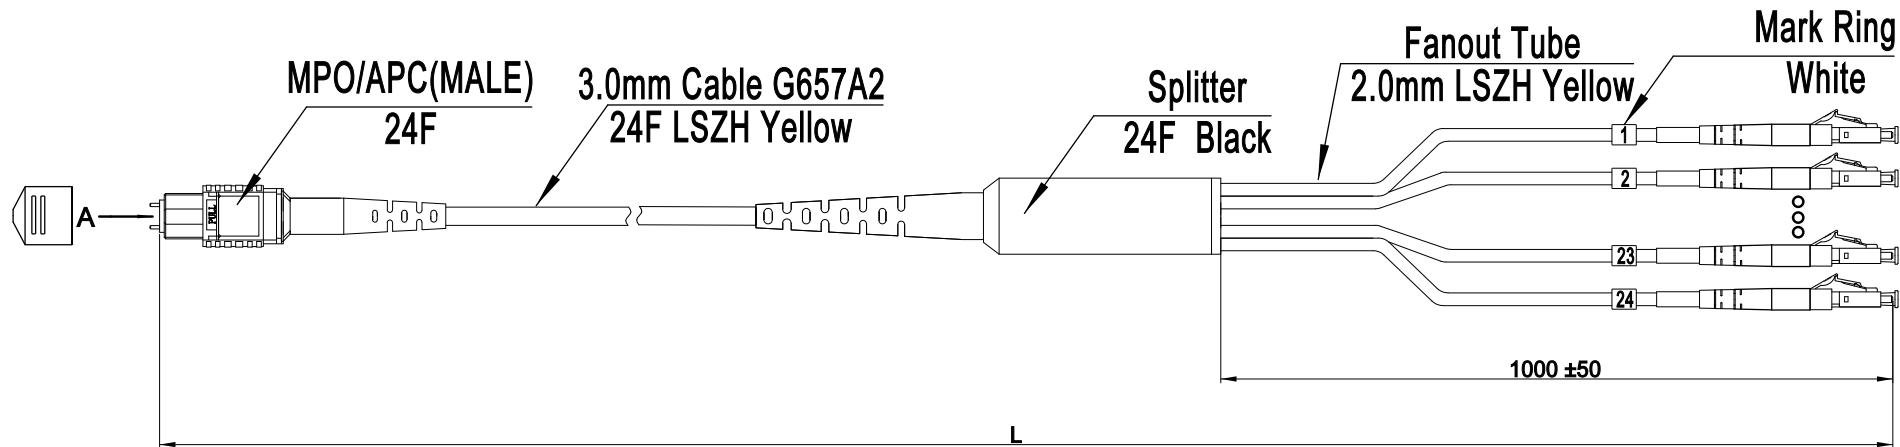

NOTE: ALL MATERIAL COMPLIANT ROHS STANDARD

REVISION INFORMATION

Rev.	Rev. Date	Modified By	Brief Description

Optical Fiber	Color	Optical Fiber	Color + Mark
1	Blue	13	Blue
2	Orange	14	Orange
3	Green	15	Green
4	Brown	16	Brown
5	Grey	17	Grey
6	White	18	White
7	Red	19	Red
8	Black	20	Black
9	Yellow	21	Yellow
10	Purple	22	Purple
11	Pink	23	Pink
12	Aqua	24	Aqua

Specifications:

Type	MPO/APC-24LC/UPC
Fiber Mode	G657A2
Core Diameter(um)	9/125
Operating Wavelength(nm)	1310/1550
Cable Color	Yellow
Cable Diameter(mm)	Ø3.0
Operating Temperature(°C)	-25~+70
Storage Temperature(°C)	-25~+70
Insertion loss(dB)	MPO≤0.7; LC≤0.3
Return loss(dB)	MPO≥60; LC≥50

L≤10m, TOLERANCES:0≤ΔL≤10cm  
 L > 10m, TOLERANCES:0≤ΔL≤1%\*L

Remarks:

Length	ITEM NO.
L=2M	102613

NO.	PART NAME	SPECIFICATION DESCRIPTION	QTY	UNIT
③				
②				
①				

Unless specified on the drawing, tolerances are per the follows:  
 .x +1  
 .xx +0.2  
 .xxx +0.05

DRAWN BY	DATE: 2018/01/22	DESCRIPTION: MPO-24LC-24F G657A2 Patchcord
CHECKED BY	SHEET 1 of 2	ITEM NO. 102613
APPROVED BY	SCALE 1:1	REV. 00 UNIT:mm