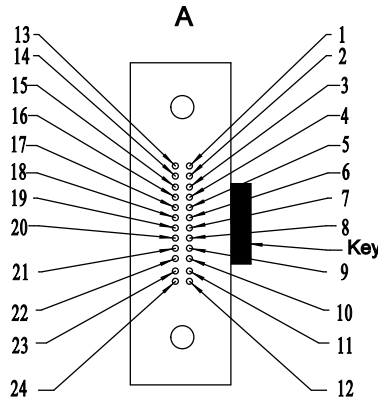

NOTE: ALL MATERIAL COMPLIANT ROHS STANDARD

REVISION INFORMATION

Rev.	Rev. Date	Modified By	Brief Description

Optical Fiber	Color	Optical Fiber	Color + Mark
1	Blue	13	Blue
2	Orange	14	Orange
3	Green	15	Green
4	Brown	16	Brown
5	Grey	17	Grey
6	White	18	White
7	Red	19	Red
8	Black	20	Black
9	Yellow	21	Yellow
10	Purple	22	Purple
11	Pink	23	Pink
12	Aqua	24	Aqua

Specifications:

Type	MPO/APC-24LC/UPC
Fiber Mode	G657A2
Core Diameter(um)	9/125
Operating Wavelength(nm)	1310/1550
Cable Color	Yellow
Cable Diameter(mm)	Ø3.0
Operating Temperature(°C)	-25~+70
Storage Temperature(°C)	-25~+70
Insertion loss(dB)	MPO≤0.7; LC≤0.3
Return loss(dB)	MPO≥60; LC≥50

L≤10m, TOLERANCES:0≤ΔL≤10cm  
 L > 10m, TOLERANCES:0≤ΔL≤1%\*L

Remarks:

Length	ITEM NO.
L=2M	102613

NO.	PART NAME	SPECIFICATION DESCRIPTION	QTY	UNIT
③				
②				
①				

Unless specified on the drawing, tolerances are per the follows:  
 .x +1  
 .xx +0.2  
 .xxx +0.05

DRAWN BY	DATE: 2018/01/22	DESCRIPTION: MPO-24LC-24F G657A2 Patchcord
CHECKED BY	SHEET 1 of 2	ITEM NO. 102613
APPROVED BY	SCALE 1:1	REV. 00 UNIT:mm