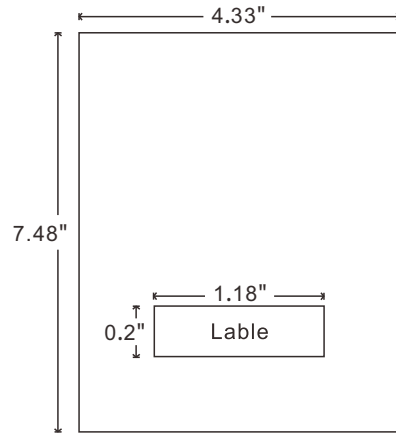

NOTE: ALL MATERIAL COMPLIANT ROHS STANDARD

REVISION INFORMATION			
Rev.	Rev. Date	Modified By	Brief Description

M3.5x20 screw (x2)

BestLinkNetware

DRAWN BY	DATE: 2015/6/8	DESCRIPTION: 1-Gang Recessed Wall Plate, White
CHECKED BY	SHEET 1 of 1	ITEM NO. 101859WT
APPROVED BY	SCALE 1:1	REV. 00
		UNIT: mm 

NO.	PART NAME	SPECIFICATION DESCRIPTION	QTY	UNIT
③				
②				
①				

NOTE: CARTON MATERIAL MUST BE A=A

REVISION INFORMATION

Rev.	Rev. Date	Modified By	Brief Description

Bag Material: Polypropylene

P/O:
P/N: 101859WT
Q'TY:
C/NO.:

MADE IN CHINA

Carton Size: 19.09"(L) * 15.16"(W) * 18.5"(H)
Carton Quantity: 250pcs
Carton Weight: 23.32LBS

**RoHS
Compliant**

P/N: 101859WT
Q'TY: PCS
N.W.: KGS
G.W.: KGS
Date Code:
Vender Code: PS00539

DRAWN BY	DATE: 2015/6/8	DESCRIPTION: 1-Gang Recessed Wall Plate, White
CHECKED BY	SHEET 1 of 2	ITEM NO. 101859WT
APPROVED BY	SCALE 1: 1	REV. 00
		UNIT: mm