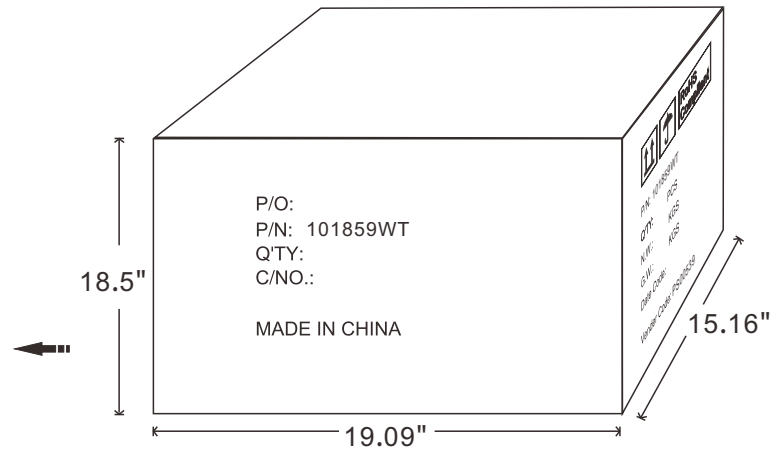

NOTE: ALL MATERIAL COMPLIANT ROHS STANDARD

REVISION INFORMATION			
Rev.	Rev. Date	Modified By	Brief Description

M3.5x20 screw (x2)

BestLinkNetware

DRAWN BY	DATE: 2015/6/8	DESCRIPTION: 1-Gang Recessed Wall Plate, White
CHECKED BY	SHEET 1 of 1	ITEM NO. 101859WT
APPROVED BY	SCALE 1:1	REV. 00
		UNIT: mm 

NO.	PART NAME	SPECIFICATION DESCRIPTION	QTY	UNIT
③				
②				
①				

NOTE: CARTON MATERIAL MUST BE A=A

REVISION INFORMATION

Rev.	Rev. Date	Modified By	Brief Description

Bag Material: Polypropylene

P/O:
P/N: 101859WT
Q'TY:
C/NO.:

MADE IN CHINA

Carton Size: 19.09"(L) * 15.16"(W) * 18.5"(H)
Carton Quantity: 250pcs
Carton Weight: 23.32LBS

**RoHS
Compliant**

P/N: 101859WT
Q'TY: PCS
N.W.: KGS
G.W.: KGS
Date Code:
Vender Code: PS00539

DRAWN BY	DATE: 2015/6/8	DESCRIPTION: 1-Gang Recessed Wall Plate, White
CHECKED BY	SHEET 1 of 2	ITEM NO. 101859WT
APPROVED BY	SCALE 1: 1	REV. 00
		UNIT: mm